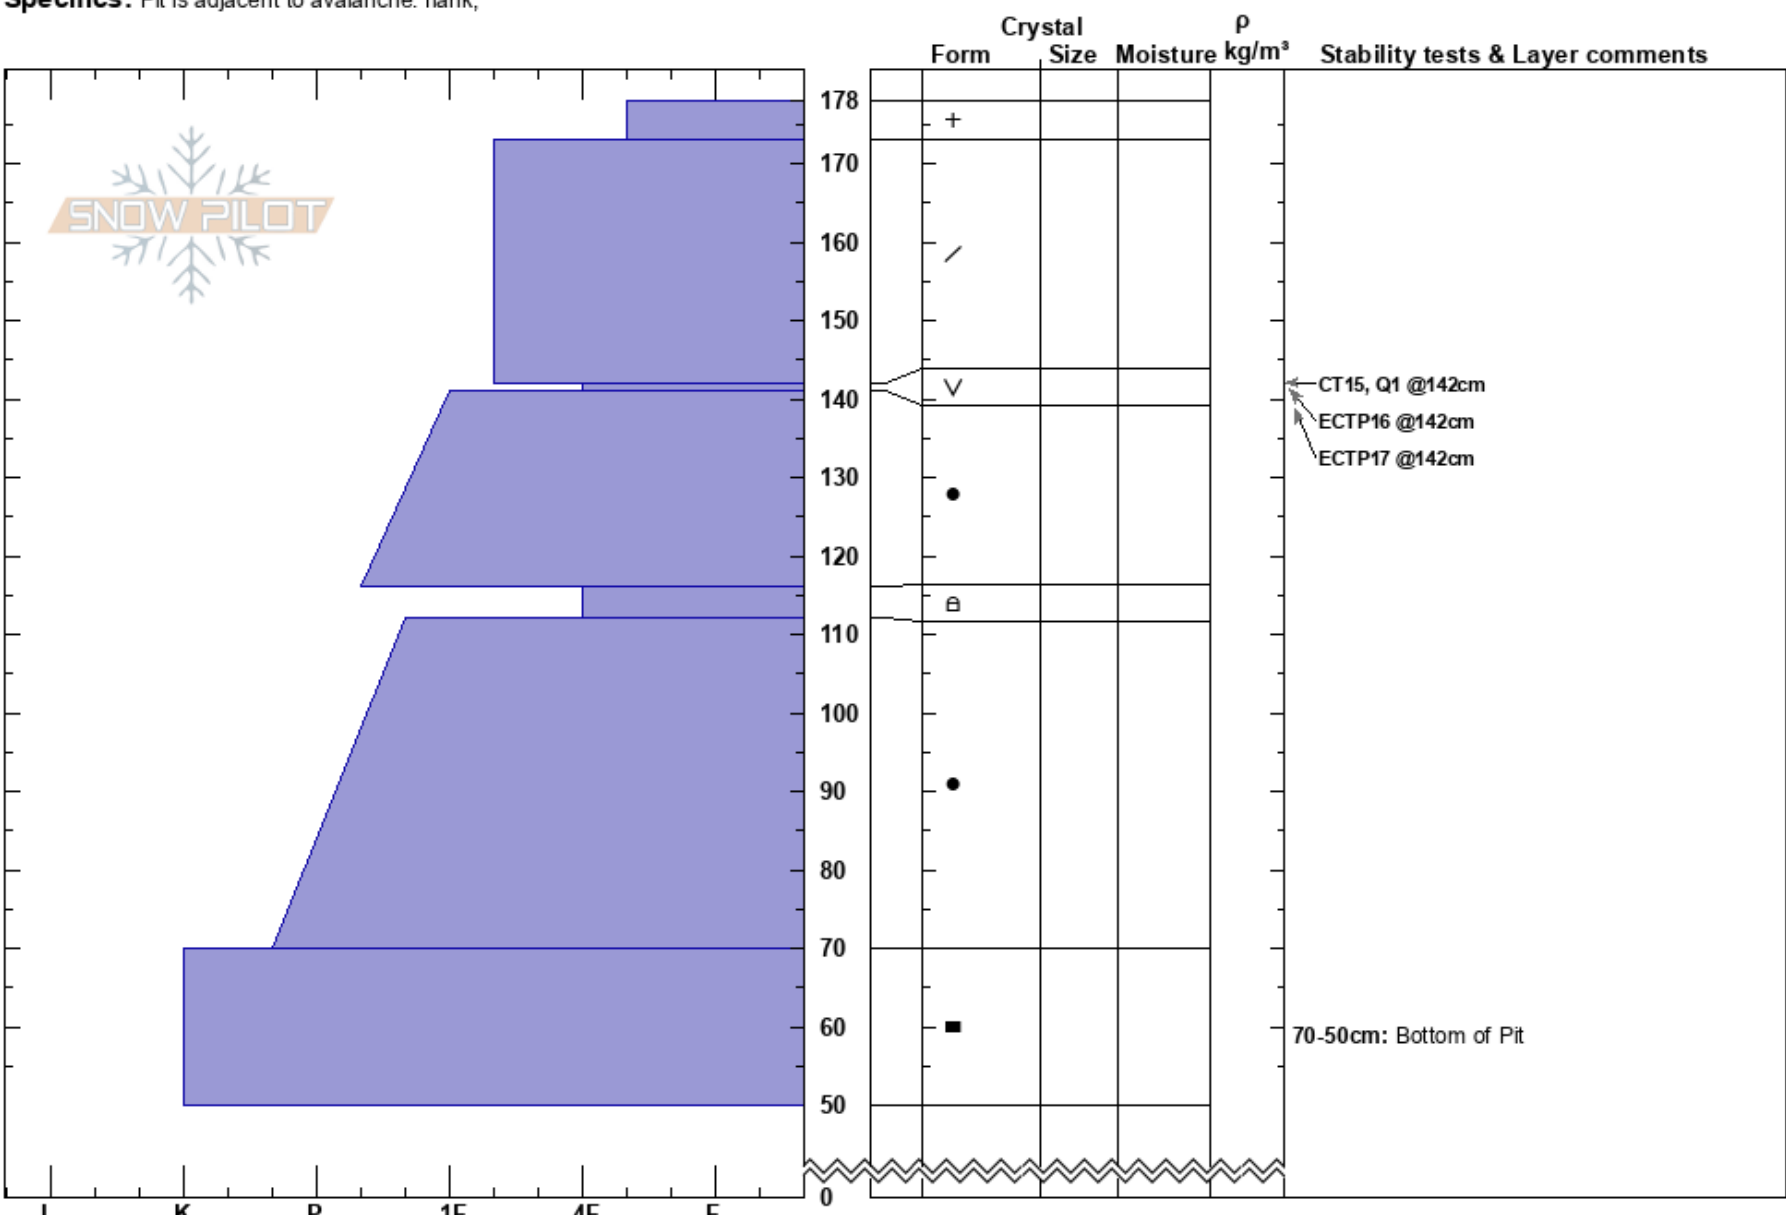

Lookout Peak  
 West Mountain Range  
 ID  
 Elevation: 7530 ft  
 Aspect: 343°  
 Specifics: Pit is adjacent to avalanche: flank;

Kevin Studley  
 12/16/2024 - 11:30am  
 Co-ord: 44.52455N, -116.16237W  
 Slope Angle: 41°  
 Wind Loading: yes

Stability: Fair  
 Air Temperature:  
 Sky Cover: OVC  
 Precipitation: S2  
 Wind: SW Strong

HS:178  
 Layer Notes:  
 142-141cm: Problematic layer  
 70-50cm: Bottom of Pit

Notes: Snowing heavy and active wind loading on slope. Nearly impossible to look at grains.