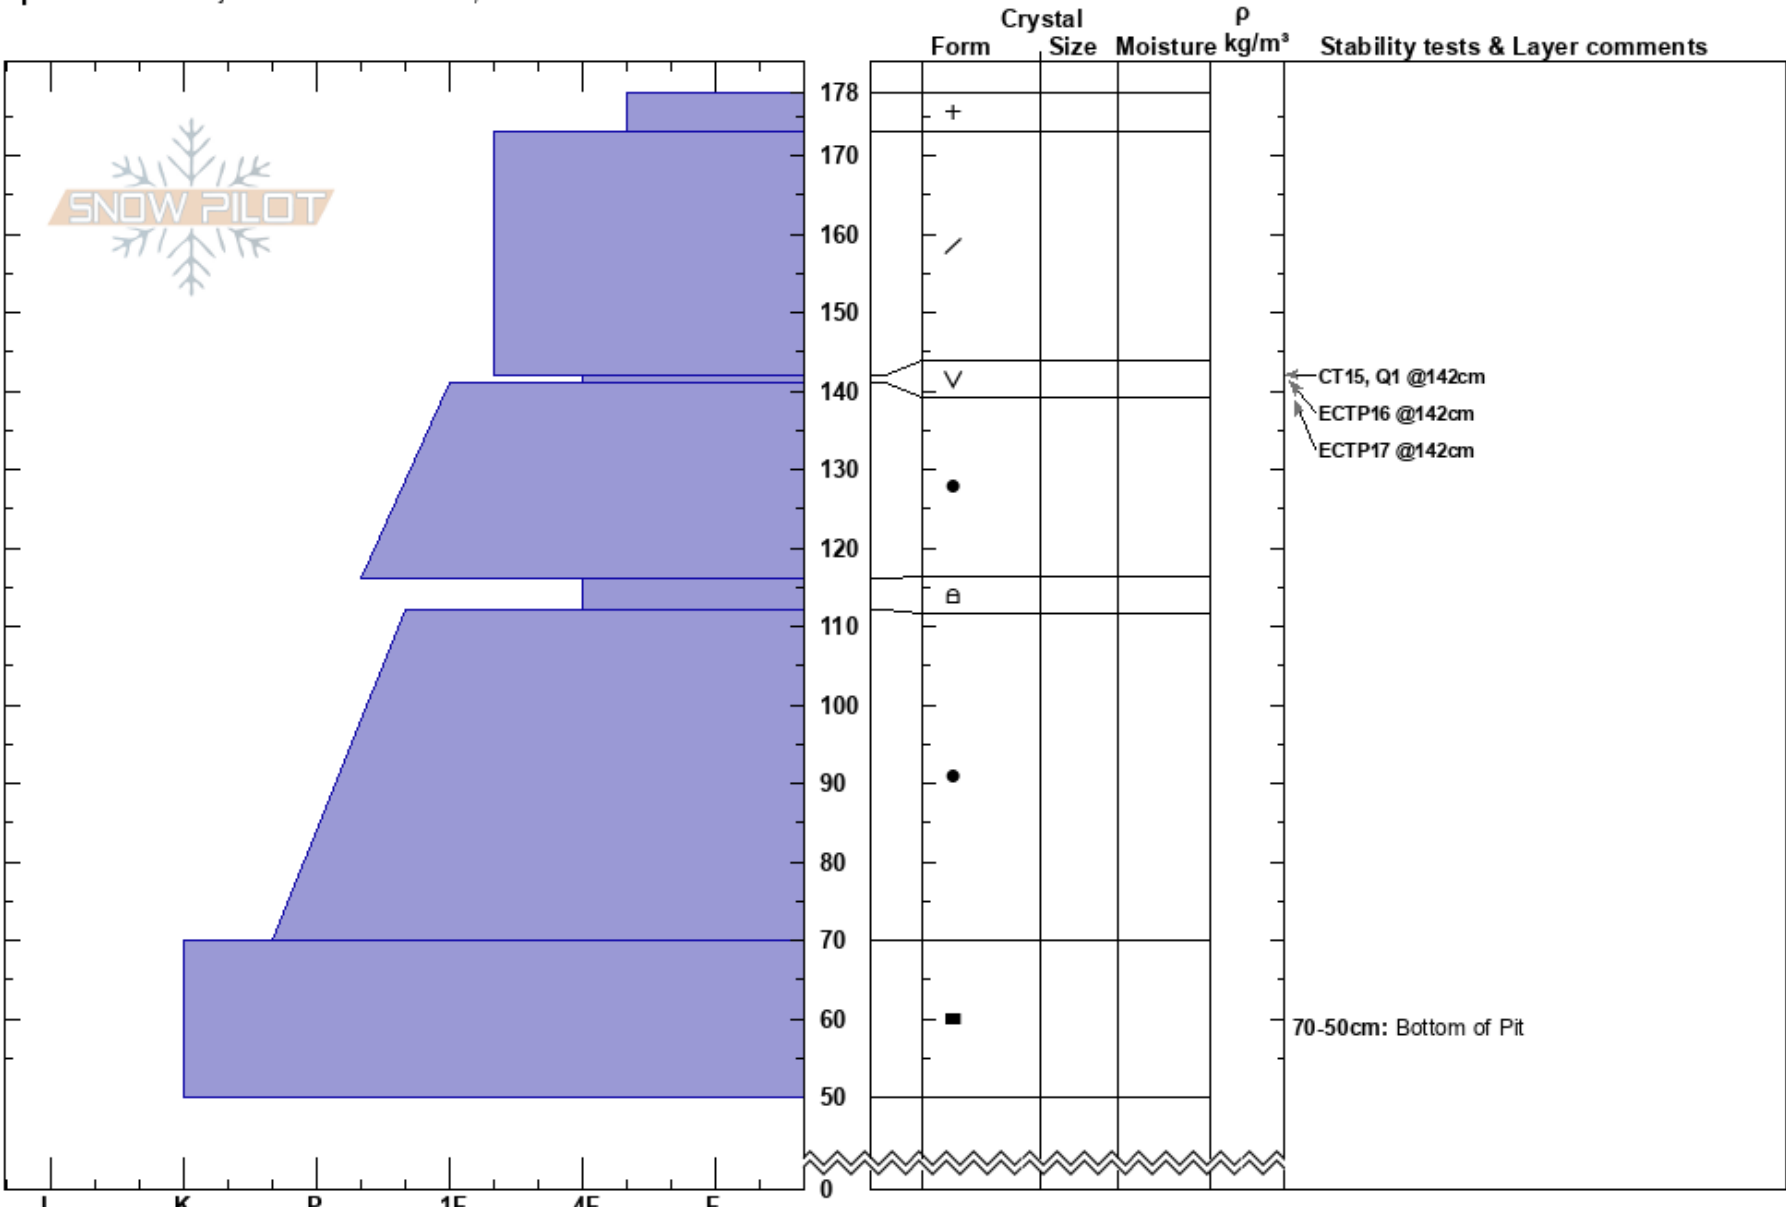

Lookout Peak
 West Mountain Range
 ID
 Elevation: 7530 ft
 Aspect: 343°
 Specifics: Pit is adjacent to avalanche: flank;

Kevin Studley
 12/16/2024 - 11:30am
 Co-ord: 44.52455N, -116.16237W
 Slope Angle: 41°
 Wind Loading: yes

Stability: Fair
 Air Temperature:
 Sky Cover: OVC
 Precipitation: S2
 Wind: SW Strong

HS:178
 Layer Notes:
 142-141cm: Problematic layer
 70-50cm: Bottom of Pit

Notes: Snowing heavy and active wind loading on slope. Nearly impossible to look at grains.