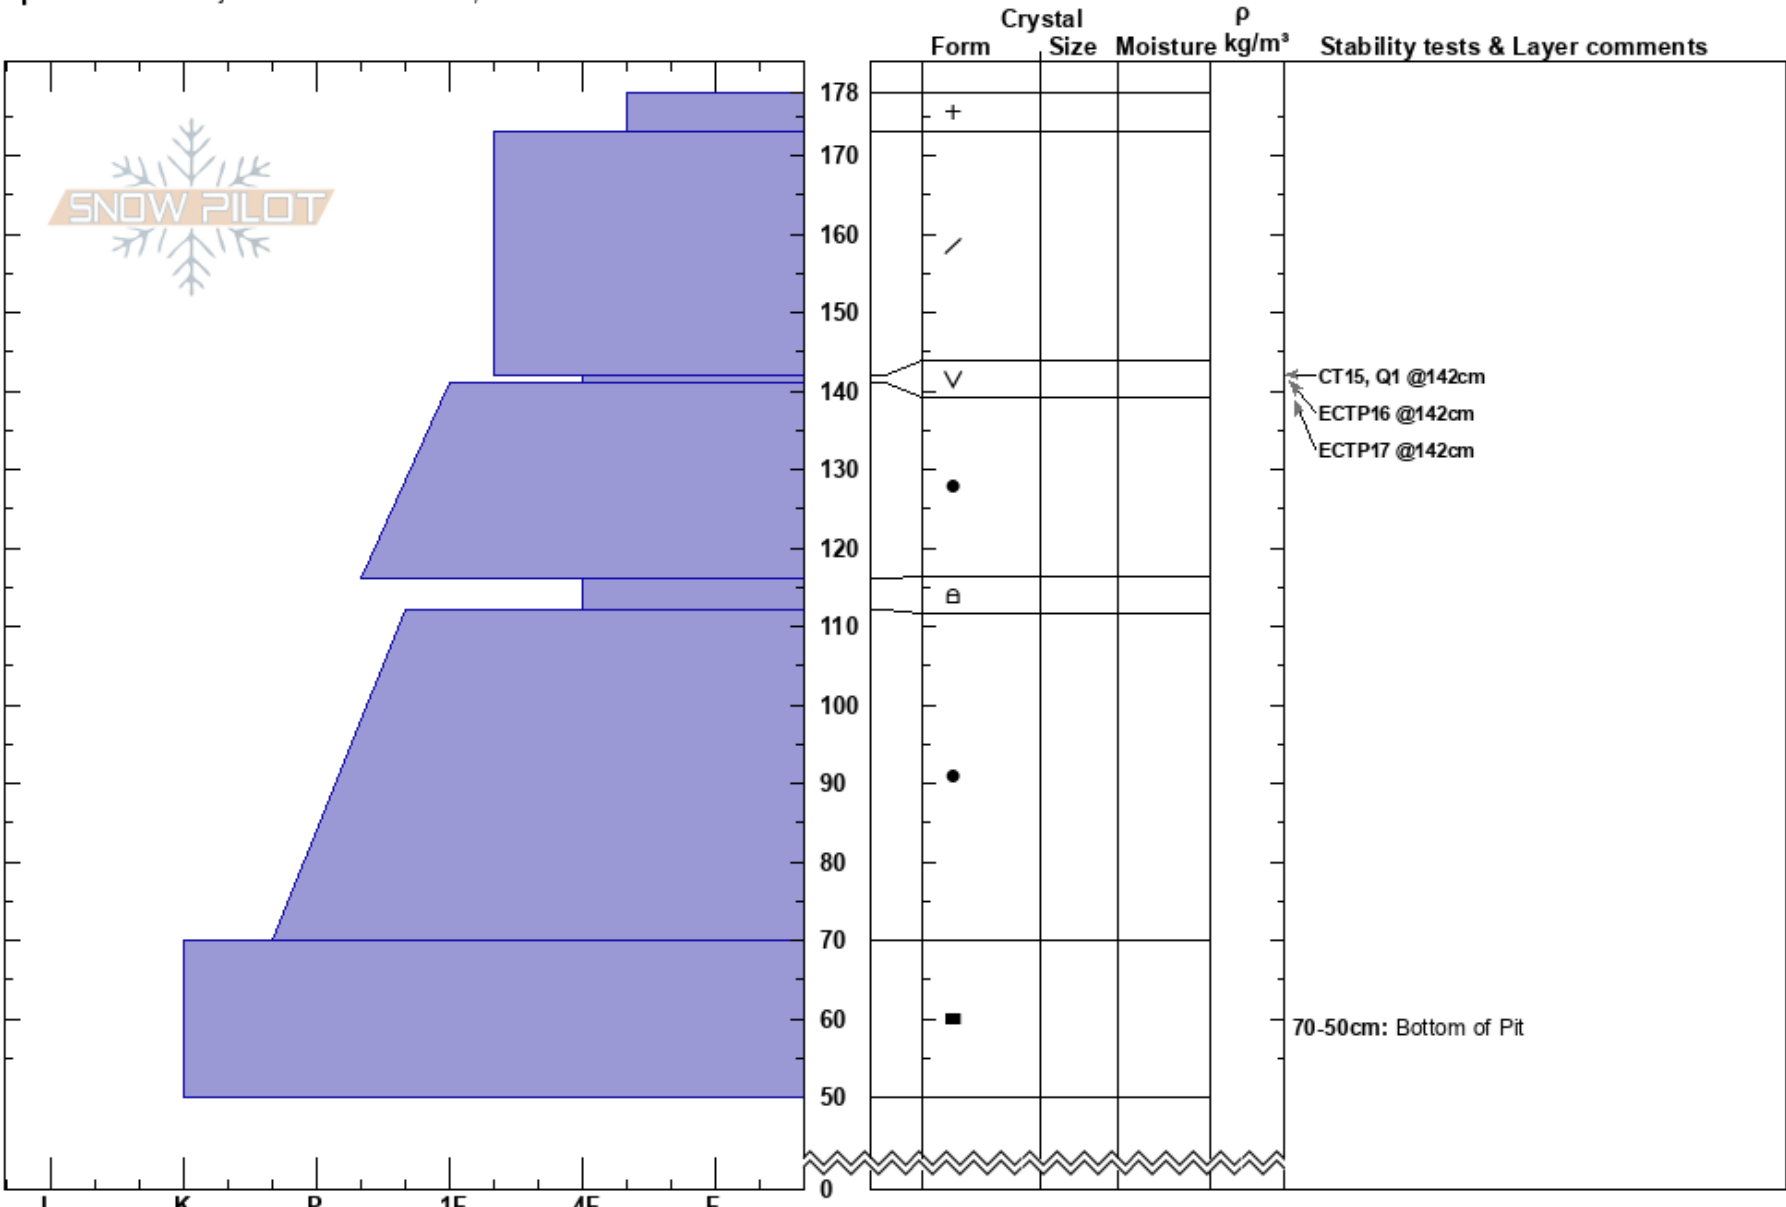

Lookout Peak  
 West Mountain Range  
 ID  
 Elevation: 7530 ft  
 Aspect: 343°  
 Specifics: Pit is adjacent to avalanche: flank;

Kevin Studley  
 12/16/2024 - 11:30am  
 Co-ord: 44.52455N, -116.16237W  
 Slope Angle: 41°  
 Wind Loading: yes

Stability: Fair  
 Air Temperature:  
 Sky Cover: OVC  
 Precipitation: S2  
 Wind: SW Strong

HS:178  
 Layer Notes:  
 142-141cm: Problematic layer  
 70-50cm: Bottom of Pit

Notes: Snowing heavy and active wind loading on slope. Nearly impossible to look at grains.