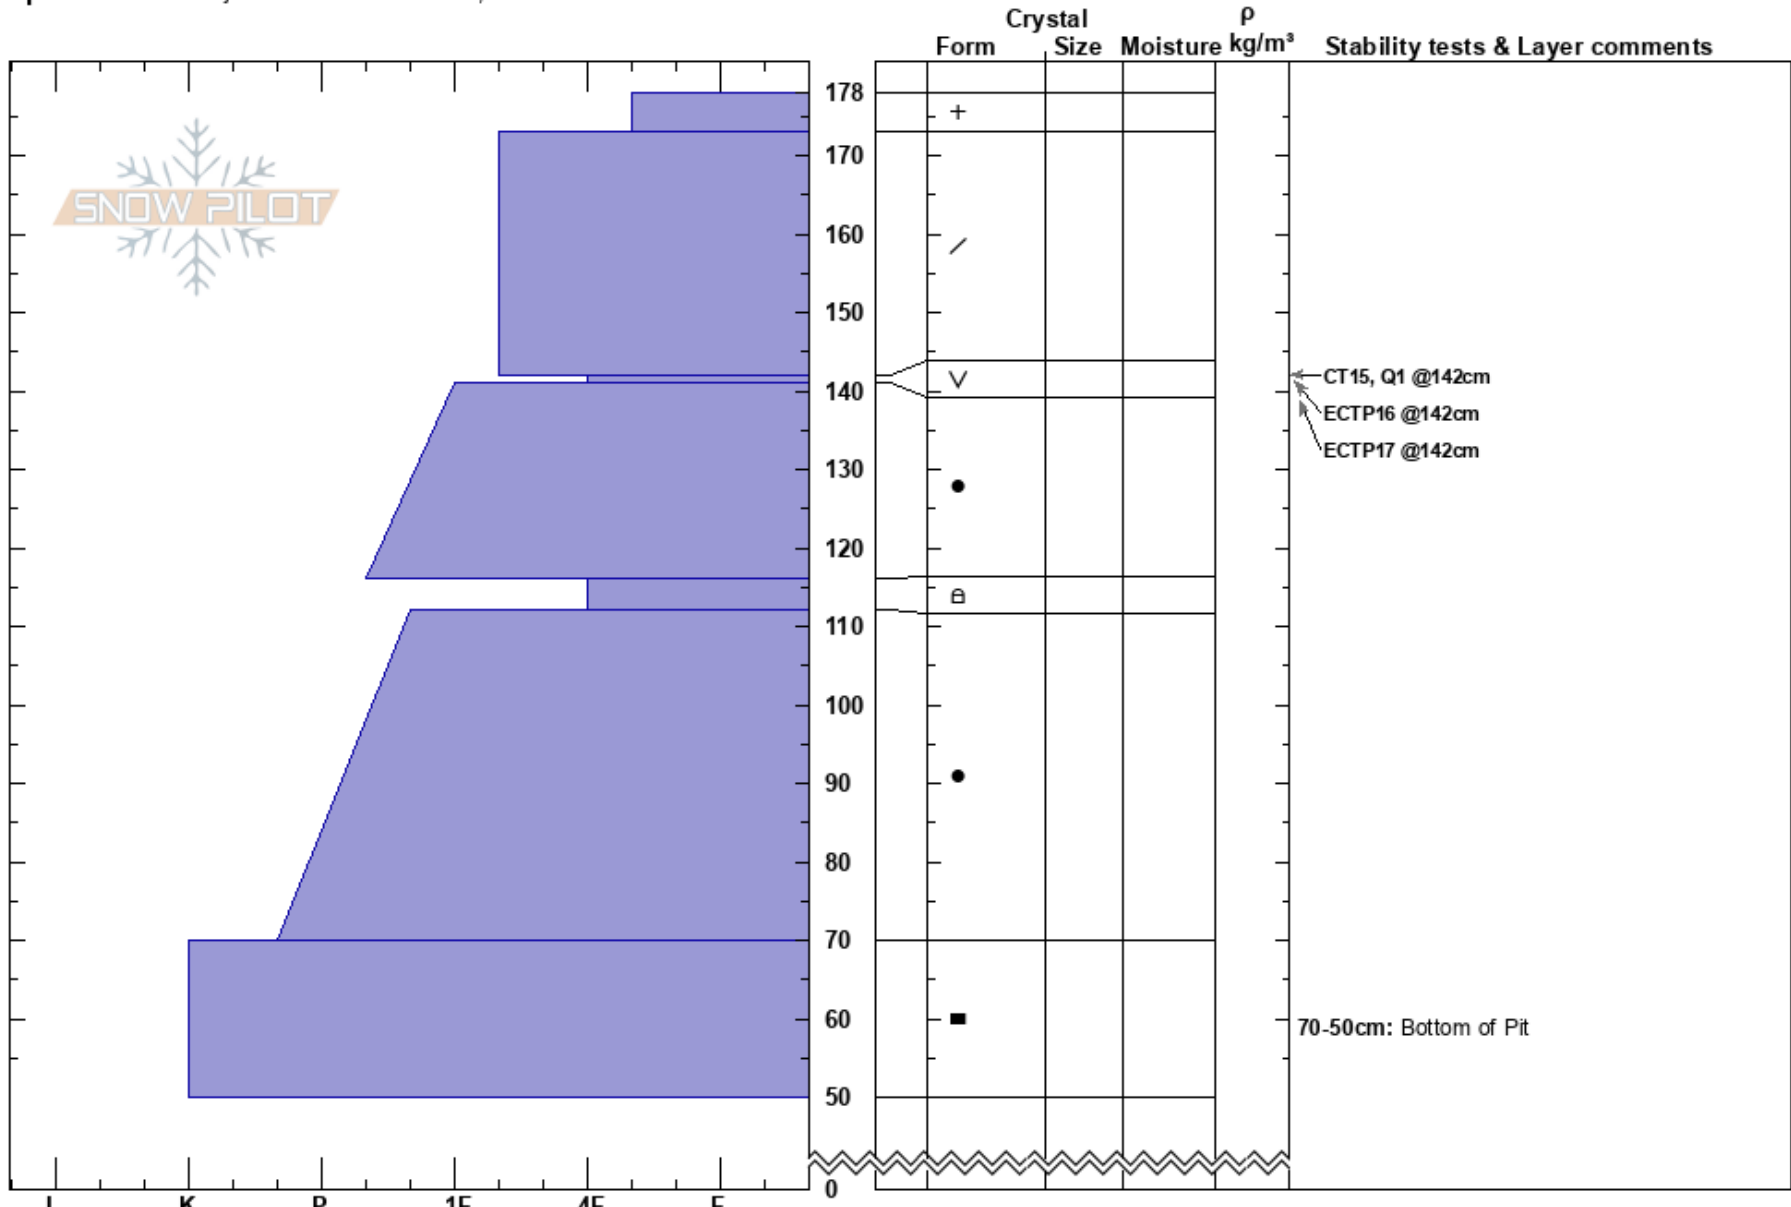

Lookout Peak
 West Mountain Range
 ID
 Elevation: 7530 ft
 Aspect: 343°

Kevin Studley
 12/16/2024 - 11:30am
 Co-ord: 44.52455N, -116.16237W
 Slope Angle: 41°
 Wind Loading: yes

Stability: Fair
 Air Temperature:
 Sky Cover: OVC
 Precipitation: S2
 Wind: SW Strong

HS:178
 Layer Notes:
 142-141cm: Problematic layer
 70-50cm: Bottom of Pit

Specifics: Pit is adjacent to avalanche: flank;

Notes: Snowing heavy and active wind loading on slope. Nearly impossible to look at grains.