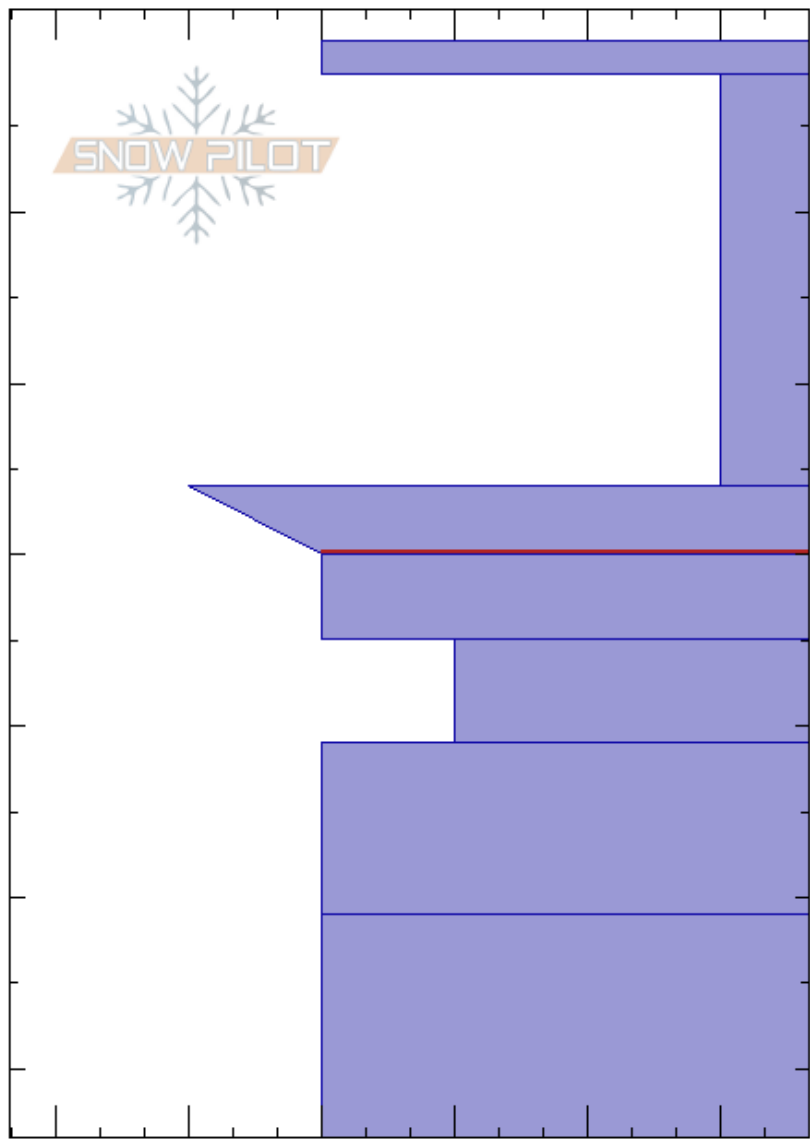

Meatball Mid-path  
Sangre de Cristo Range  
NM

Makensie Forsyth  
12/16/2024 - 1:00pm

Elevation: 11405 ft  
Aspect: 30°

Co-ord:  
Slope Angle: 40°  
Wind Loading: no

Specifics: Pit dug in a Ski Area; Pit is representative of backcountry

Stability:  
Air Temperature:  
Sky Cover: CLR  
Precipitation: NO  
Wind: Calm

HS:64  
PF:40  
PS: 10  
26-30cm: Problematic layer

Layer Notes:

Depth (cm)	Crystal		Moisture	$\rho$ kg/m <sup>3</sup>	Stability tests & Layer comments
	Form	Size			
0					
0-10	☐	1-2			
10-30	☐	2-3			
30-34	⊙⊙				
34-40	☐	2-3			← CT14, BRK @34cm
40-50	☐	2-3			
50-60	☐	2-4			
60-64	☐	2-4			CTN ECTX