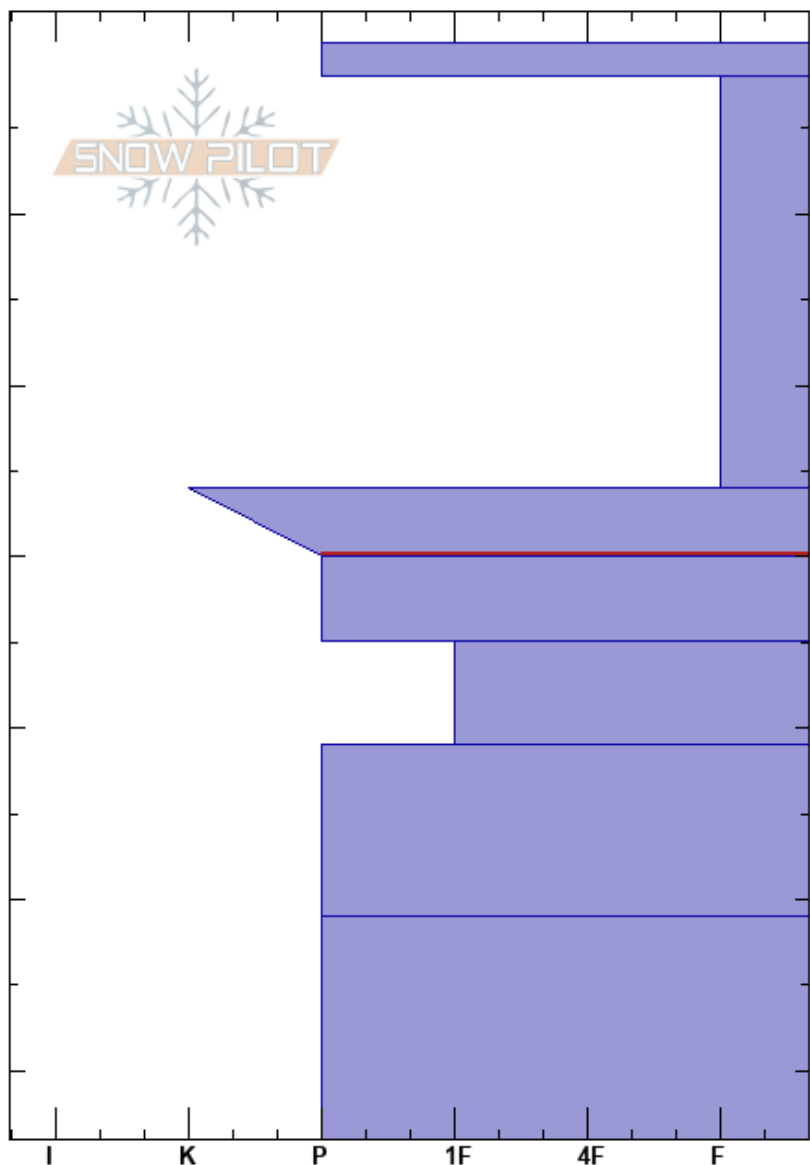

Meatball Mid-path  
Sangre de Cristo Range  
NM

Makensie Forsyth  
12/16/2024 - 1:00pm

Elevation: 11405 ft  
Aspect: 30°

Co-ord:  
Slope Angle: 40°  
Wind Loading: no

Specifics: Pit dug in a Ski Area; Pit is representative of backcountry

Stability:  
Air Temperature:  
Sky Cover: CLR  
Precipitation: NO  
Wind: Calm

HS:64  
PF:40  
PS: 10  
26-30cm: Problematic layer

Layer Notes:

Crystal Form	Crystal Size	Moisture	$\rho$ kg/m <sup>3</sup>	Stability tests & Layer comments
☐	1-2			
☐	2-3			
⊙⊙				
☐	2-3			← CT14, BRK @34cm
☐	2-3			
☐	2-4			
☐	2-4			