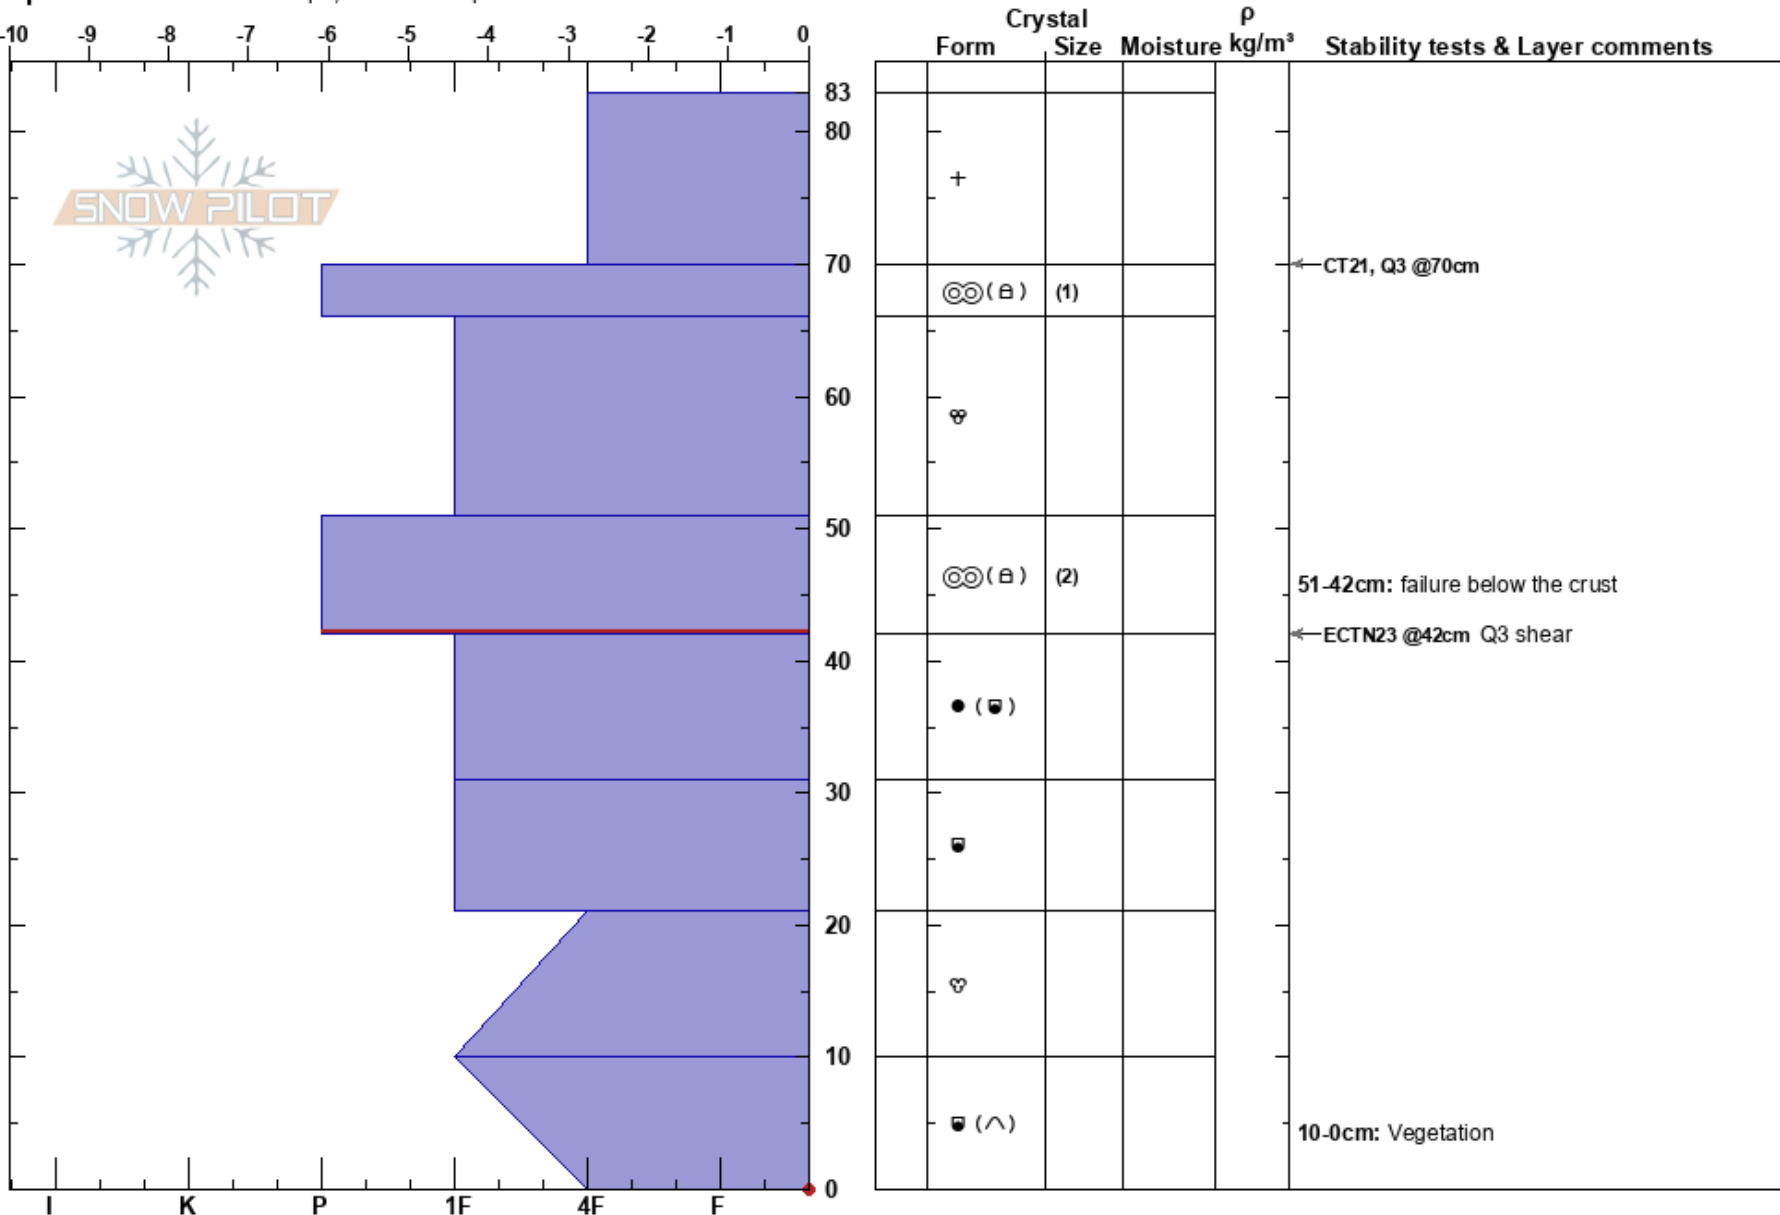

Cement Basin
 Crystal Mtn
 WA
Elevation: 6586 ft
Aspect: 132°
Specifics: Ski tracks on slope; We skied slope

Jim Hirshfield
 12/15/2024 - 12:43pm
Co-ord: 46.94656N, -121.45104W
Slope Angle: 23°
Wind Loading: previous

Stability: Good
Air Temperature: 0.5°C
Sky Cover: FEW
Precipitation: NO
Wind: Calm

HS:83
PF:40
PS: 10

Layer Notes:
 51-42cm: failure below the crust
 51-42cm: Problematic layer
 10-0cm: Vegetation

Notes: