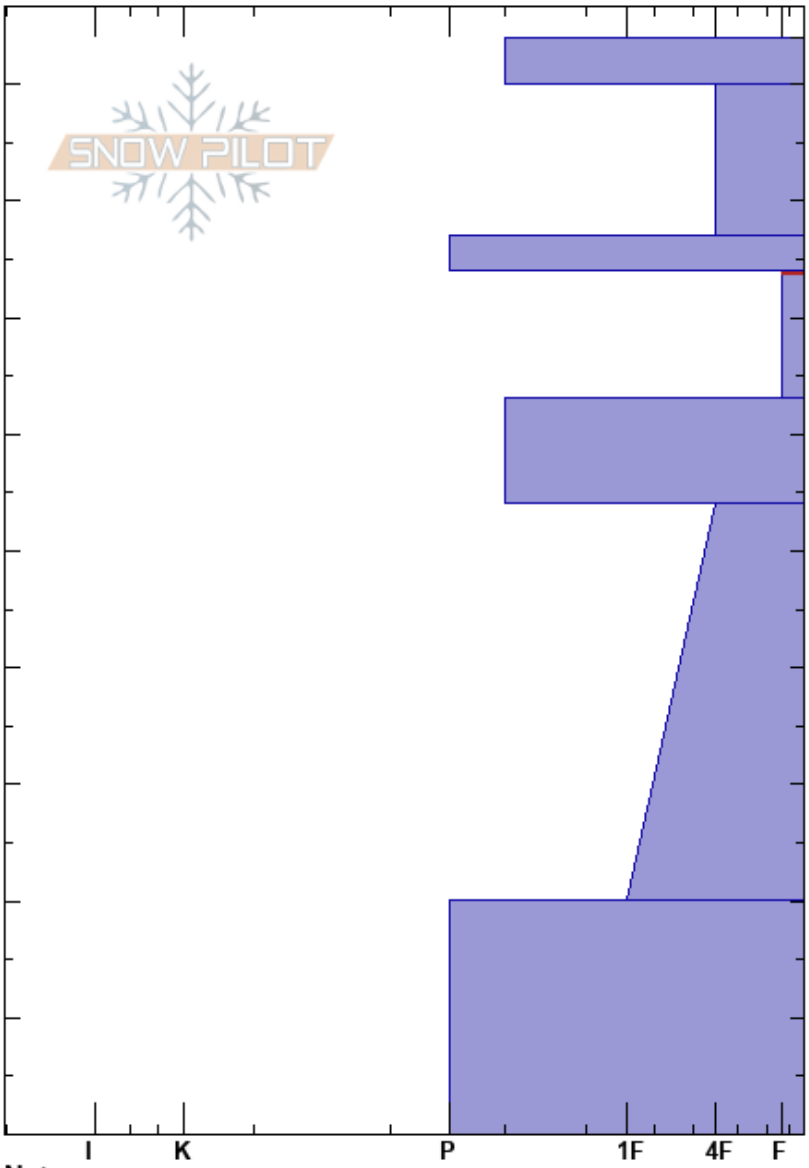

S. Colony NE
 Sangre de Cristo
 CO
Elevation: 11700 ft
Aspect: 55°
Specifics:

Rich Rogers
 12/15/2024 - 12:30pm
Co-ord: 13S 450591W 4201805N
Slope Angle: 10°
Wind Loading: previous

Stability: Fair
Air Temperature: -4°C
Sky Cover: FEW
Precipitation: NO
Wind: W Moderate

HS:94
 74-63cm:Problematic layer

Crystal Form	Crystal Size	Moisture	ρ kg/m ³	Stability tests & Layer comments
•	0.5			
/	1			
•	0.5			←ECTP19 @74cm RP
□	1			
•	0.5			←ECTP27 @54cm RP
□	1-2			
^	4			

Notes: