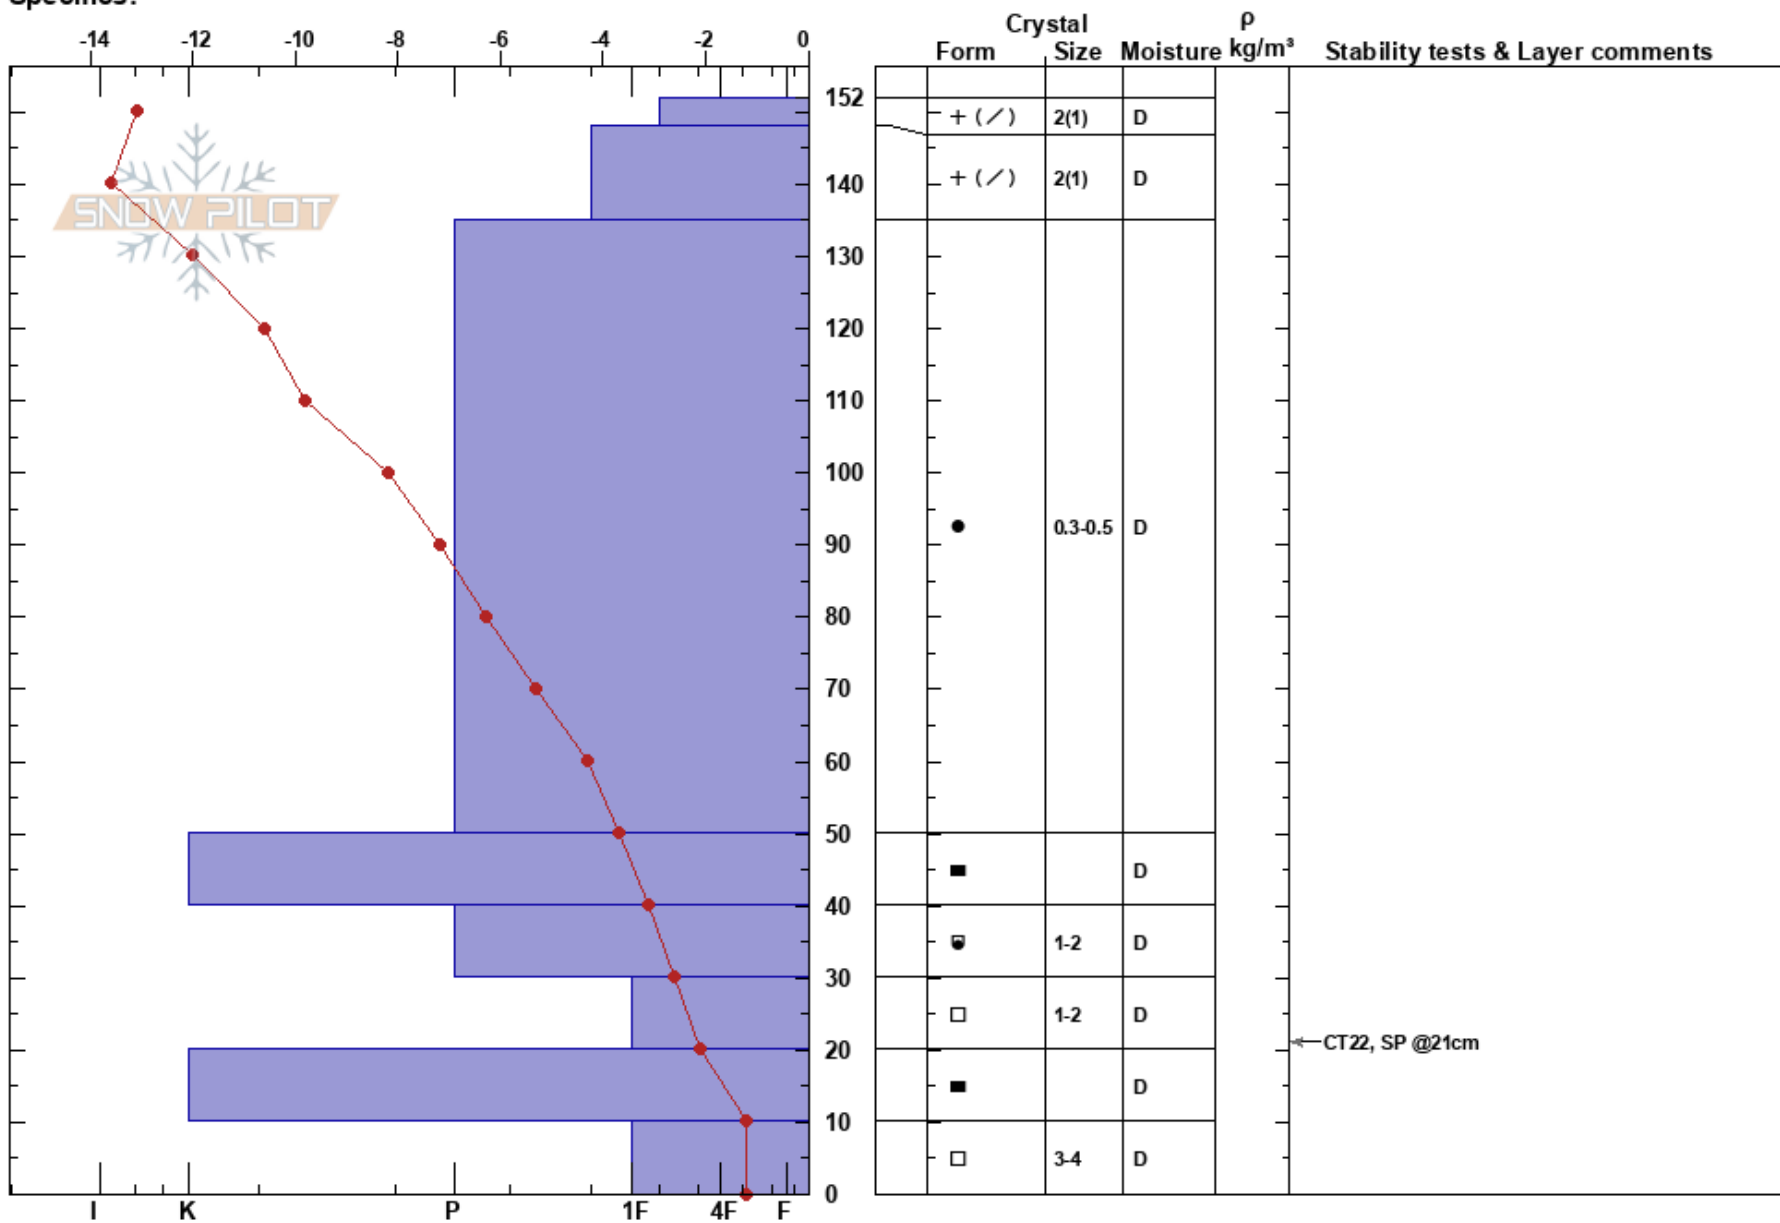

JIC №43
 Khibiny mountains
 Russia
 Elevation: 620 m
 Aspect:
 Specifics:

Artur Avakyan
 16/12/2024 - 13:35
 Co-ord: 67.66560N, 33.70005W
 Slope Angle: 32°
 Wind Loading:

Stability:
 Air Temperature: -11.6°C PF:13 30-20cm:Problematic layer
 Sky Cover: OVC
 Precipitation: S1
 Wind: S Light Breeze