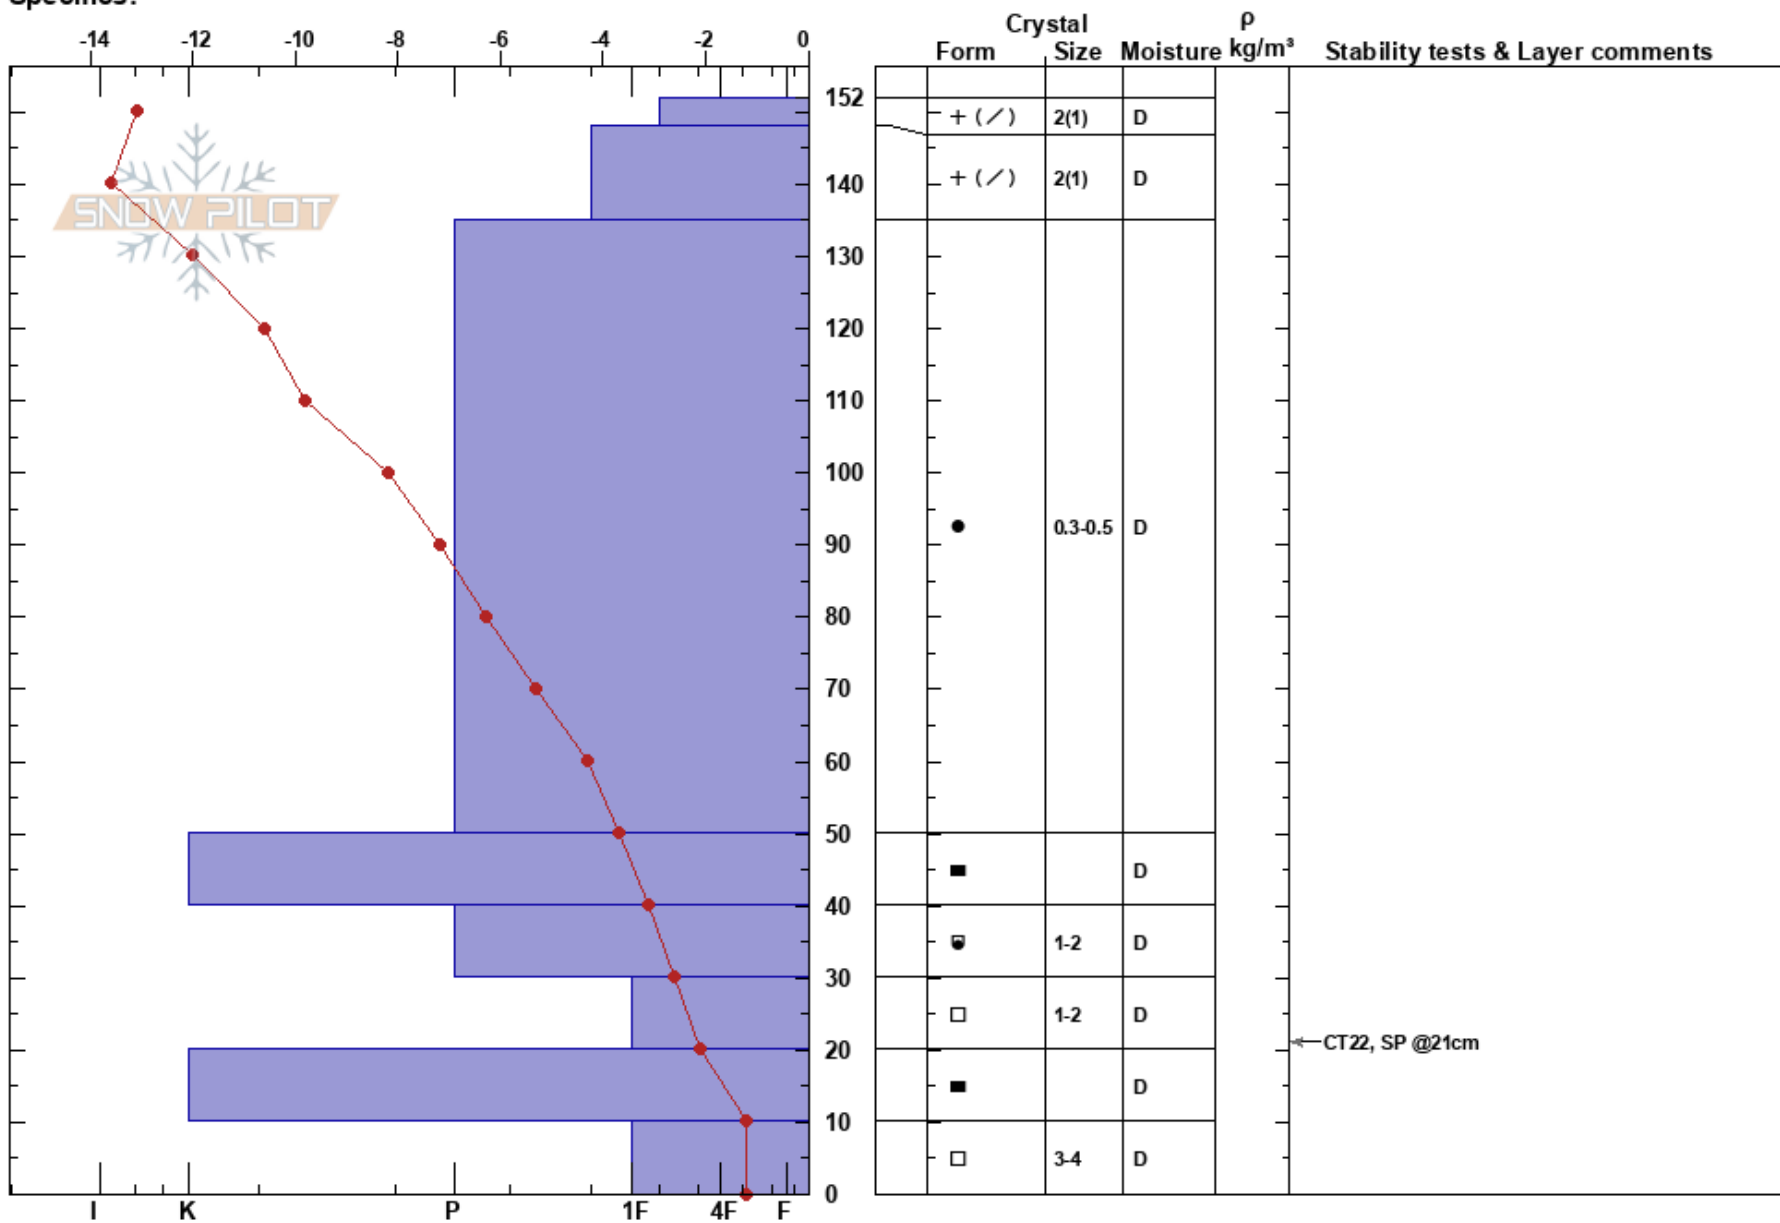

JIC №43  
 Khibiny mountains  
 Russia  
 Elevation: 620 m  
 Aspect:  
 Specifics:

Artur Avakyan  
 16/12/2024 - 13:35  
 Co-ord: 67.66560N, 33.70005W  
 Slope Angle: 32°  
 Wind Loading:

Stability:  
 Air Temperature: -11.6°C PF:13 30-20cm:Problematic layer  
 Sky Cover: OVC  
 Precipitation: S1  
 Wind: S Light Breeze