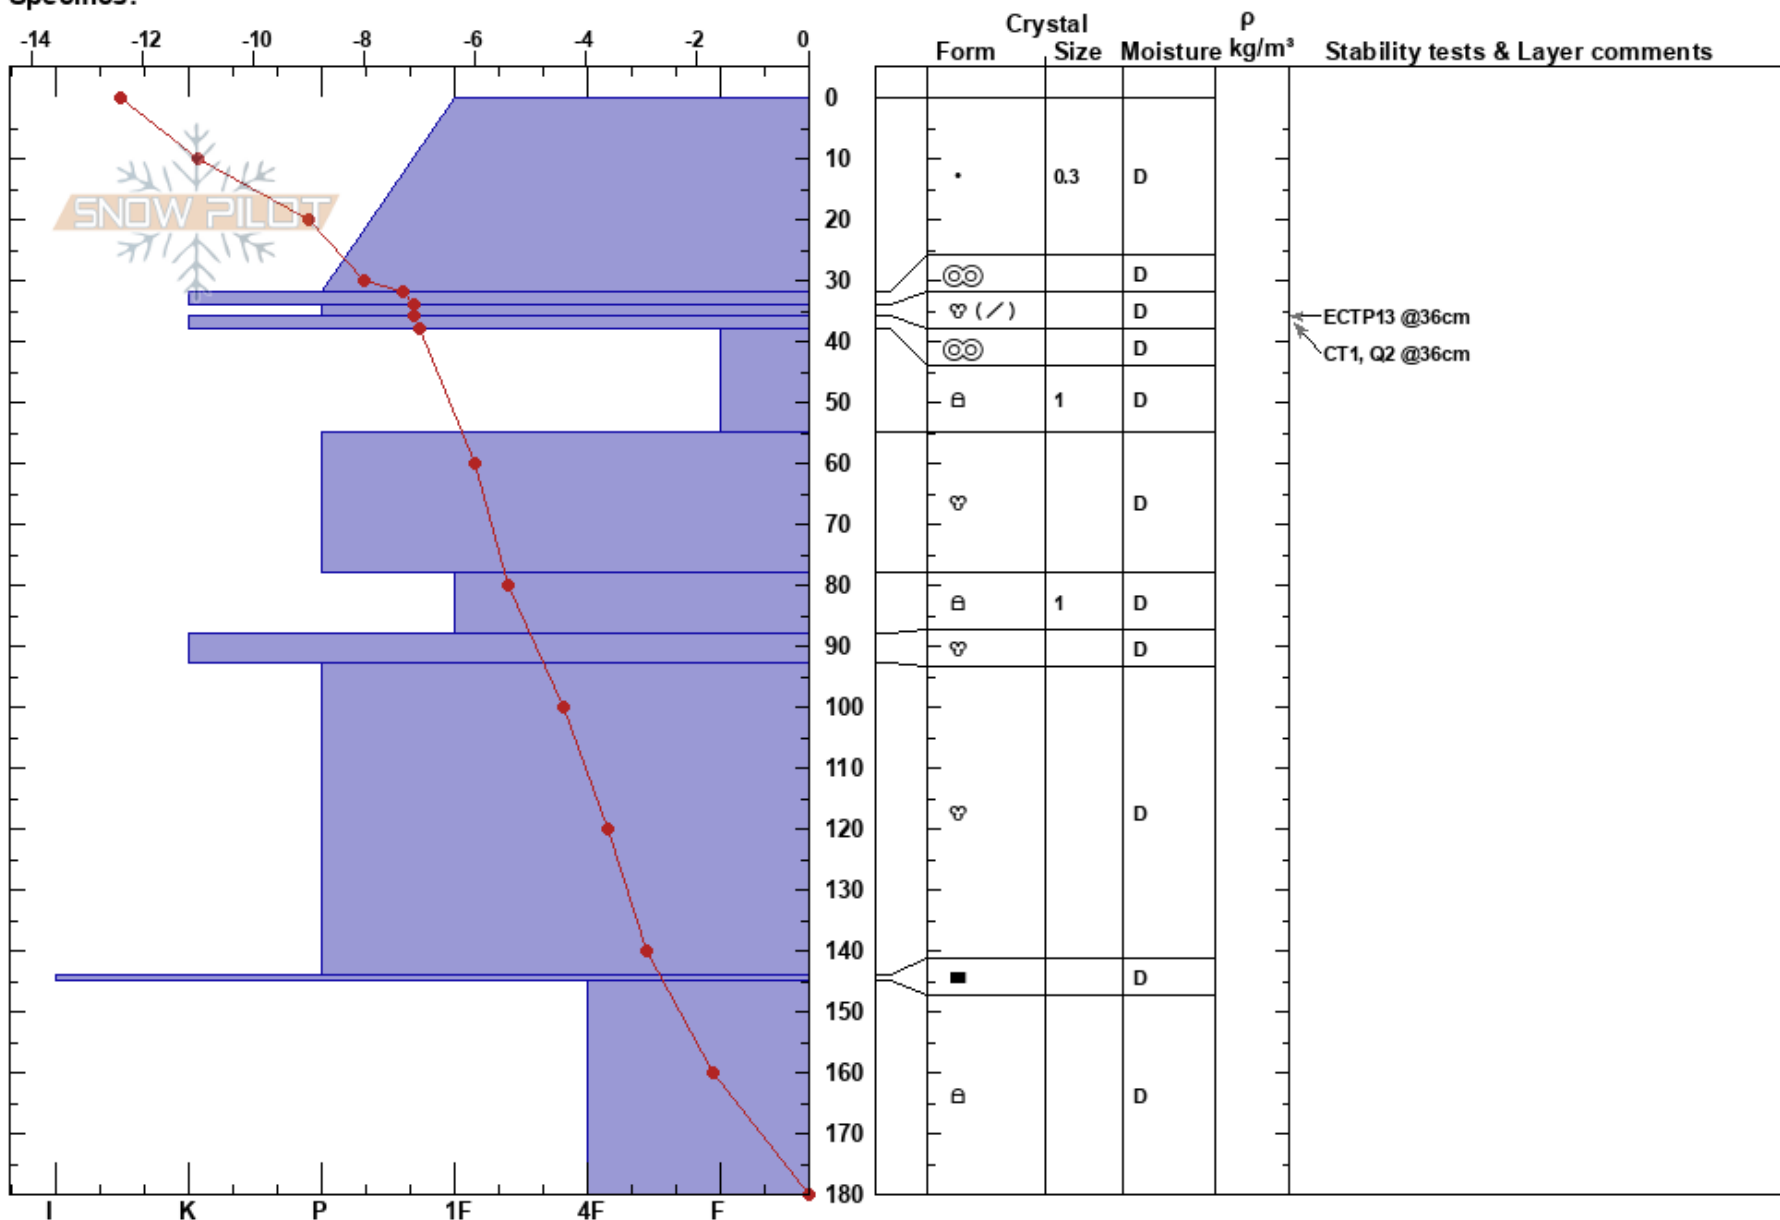

12/02 Nystedskardet
 Nystedskardet
 Norway
 Elevation: 561 m
 Aspect: SE
 Specifics:

Daniel Ravnholt
 12/02/2018 - 11:15
 Co-ord: 34W DB 00609 41210
 Slope Angle: 22°
 Wind Loading:

Stability:
 Air Temperature: -7°C
 Sky Cover: CLR
 Precipitation: NO
 Wind: SE Calm

HS:180
 PF:14 34-36cm:Problematic layer

Notes: