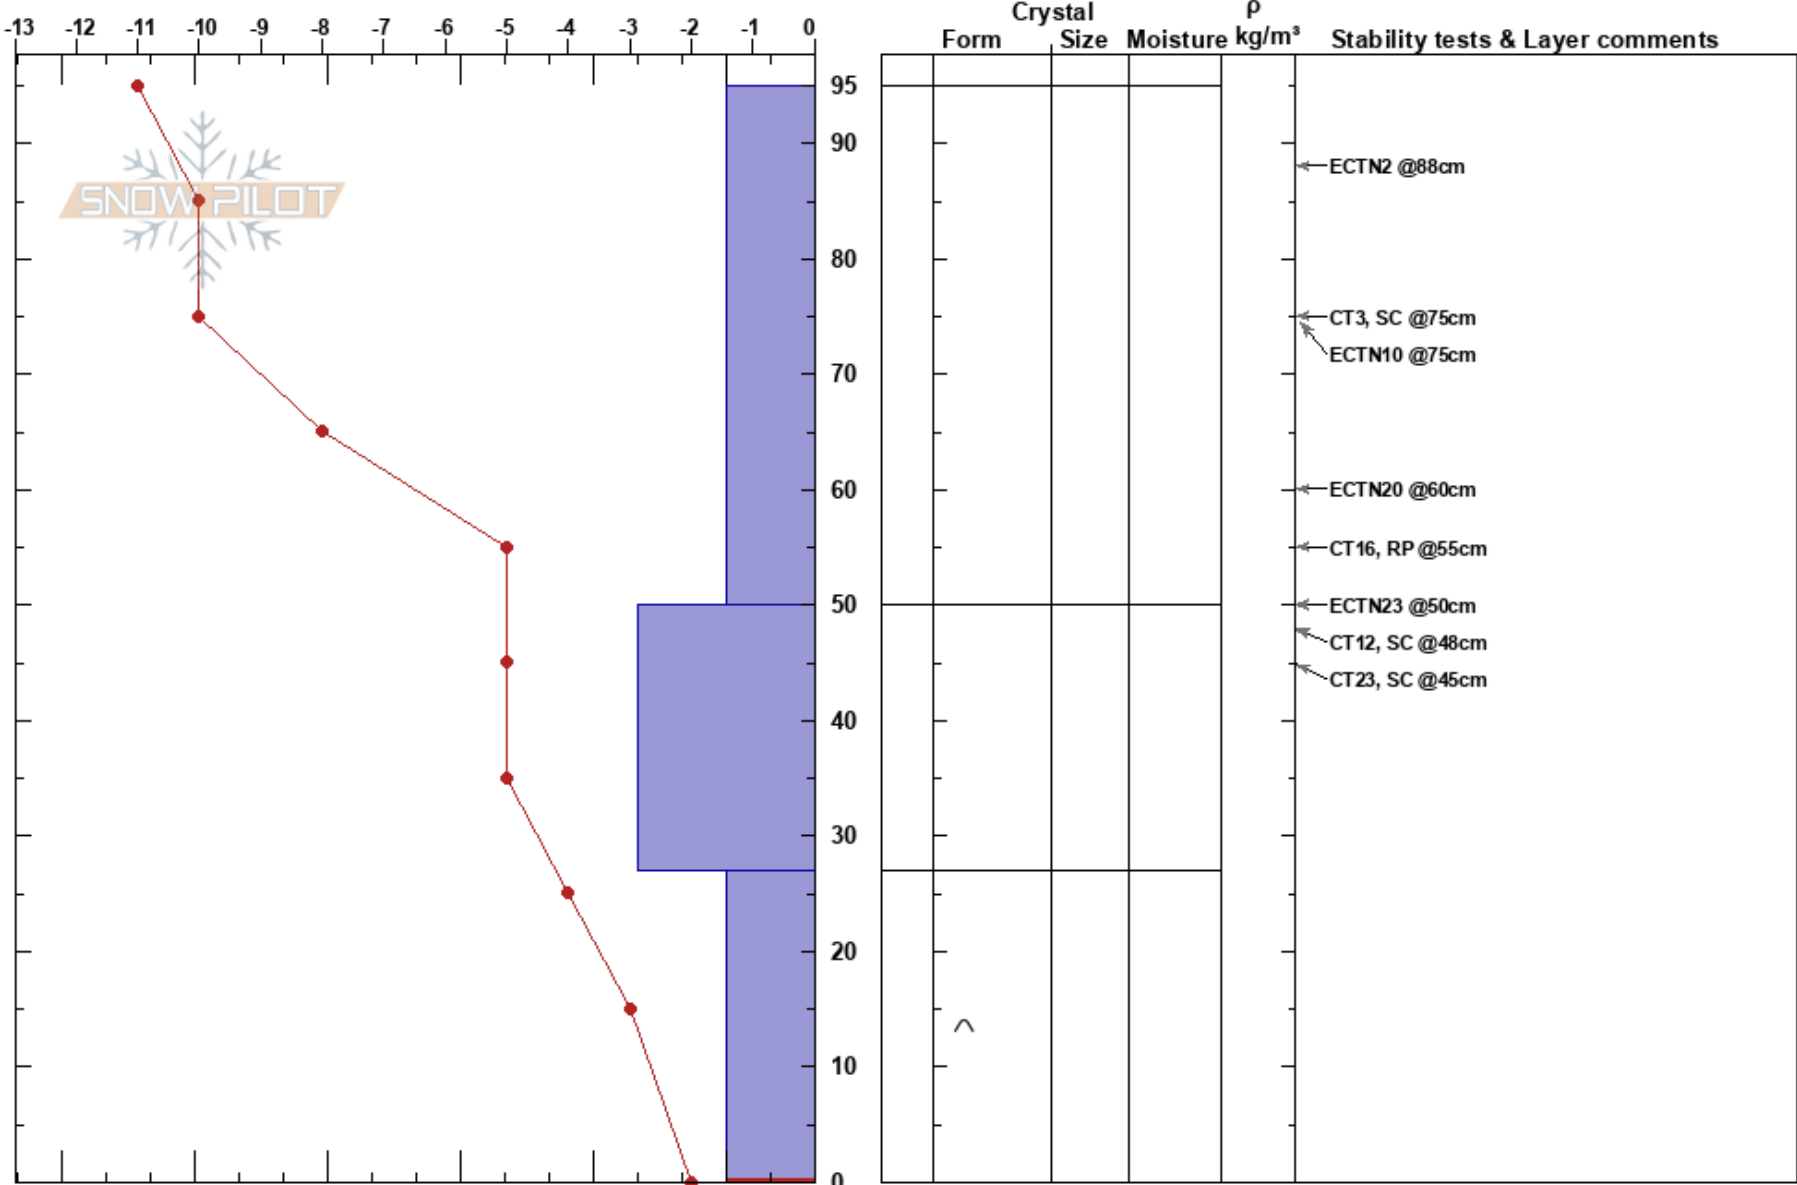

Powderhouse
Luther Pass
CA
Elevation: 9100 ft
Aspect: N
Specifics: We skied slope

A Carl
12/15/2024 - 12:15pm
Co-ord: 38.78289N, -119.98011W
Slope Angle: 23°
Wind Loading:

Stability: Good
Air Temperature: -1°C
Sky Cover: SCT
Precipitation: NO
Wind: SW Light Breeze

HS:95
27-0cm: Problematic layer

Notes: