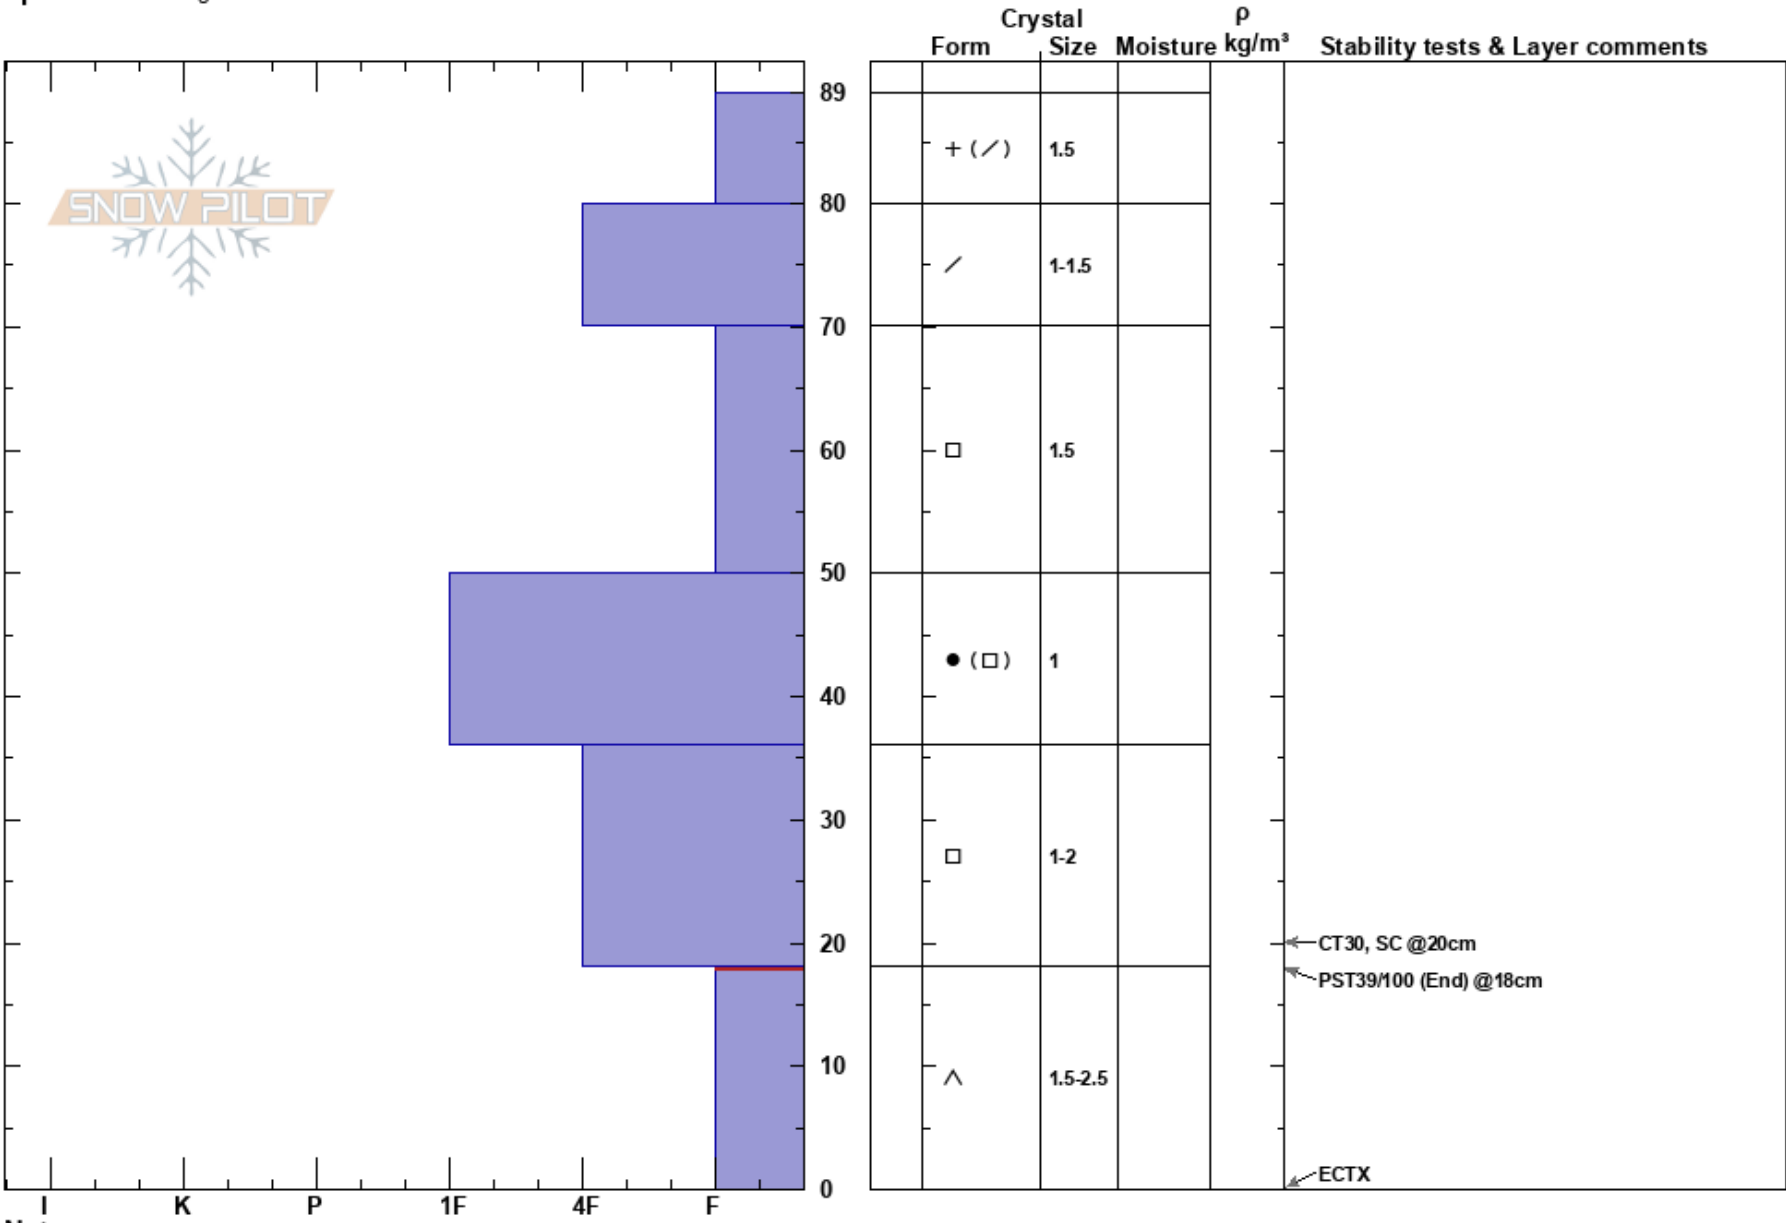

Billy's Bowl Runout  
 Tenmile Range  
 CO  
**Elevation:** 11410 ft  
**Aspect:** 80°  
**Specifics:** Pit dug in a Ski Area

Spencer Roth  
 12/15/2024 - 12:15pm  
**Co-ord:** 39.45580N, -106.07231W  
**Slope Angle:** 35°  
**Wind Loading:** previous

**Stability:**  
**Air Temperature:** -9°C  
**Sky Cover:** SCT  
**Precipitation:** S-1  
**Wind:** SW Moderate

**HS:**89  
**PF:**65  
 18-0cm: Problematic layer

Notes: