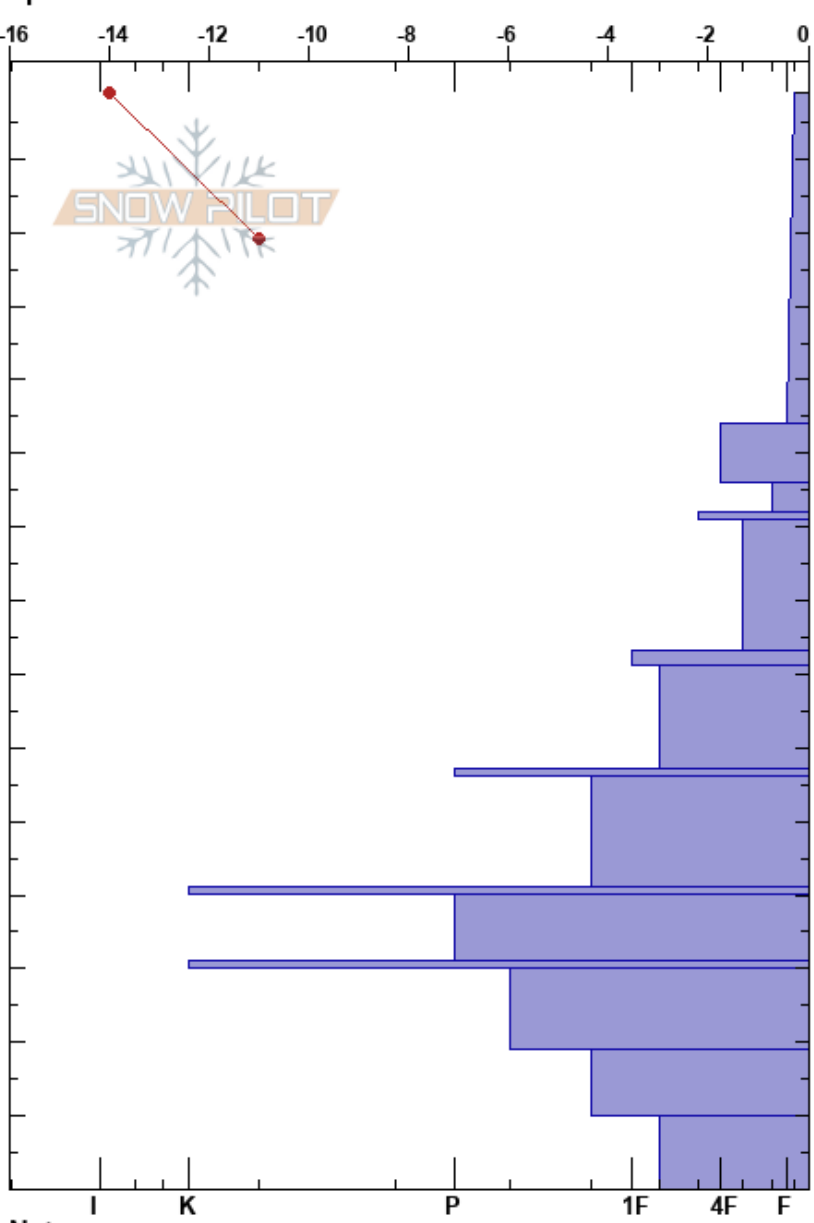

Darland Super Bowl N
 Central Cascades, East WA
 Elevation: 6765 ft
 Aspect: N
 Specifics:

Payton Schiff
 12/15/2024 - 12:35pm
 Co-ord: 10T 637764W 5152343N
 Slope Angle:
 Wind Loading: no

Stability: **HS:149**
 Air Temperature: -12°C
 Sky Cover: SCT
 Precipitation: NO
 Wind: SW Calm
 Layer Notes: 96-92cm: Problematic layer

Elevation (cm)	Crystal		Moisture	ρ kg/m ³	Stability tests & Layer comments
	Form	Size			
149	*	2			
140					
130	/ (+)	1-2			← ECTN14 @124cm
120					
110					
100	☐	0.1-0.3			
90	☐	0.5			← ECTN28 @92cm
90	☉☉ (☐)	(0.5)			← STH @92cm
80	☐				
70	☉☉ (☐)	(0.5)			
60	☐	0.1-0.3			
50	☉☉				
50	.	0.1-0.3			
40	☉☉				
40	.	0.3			
30	☉☉				
20	☐	0.1-0.3			
10	☉☉				
0	☐	1-2			