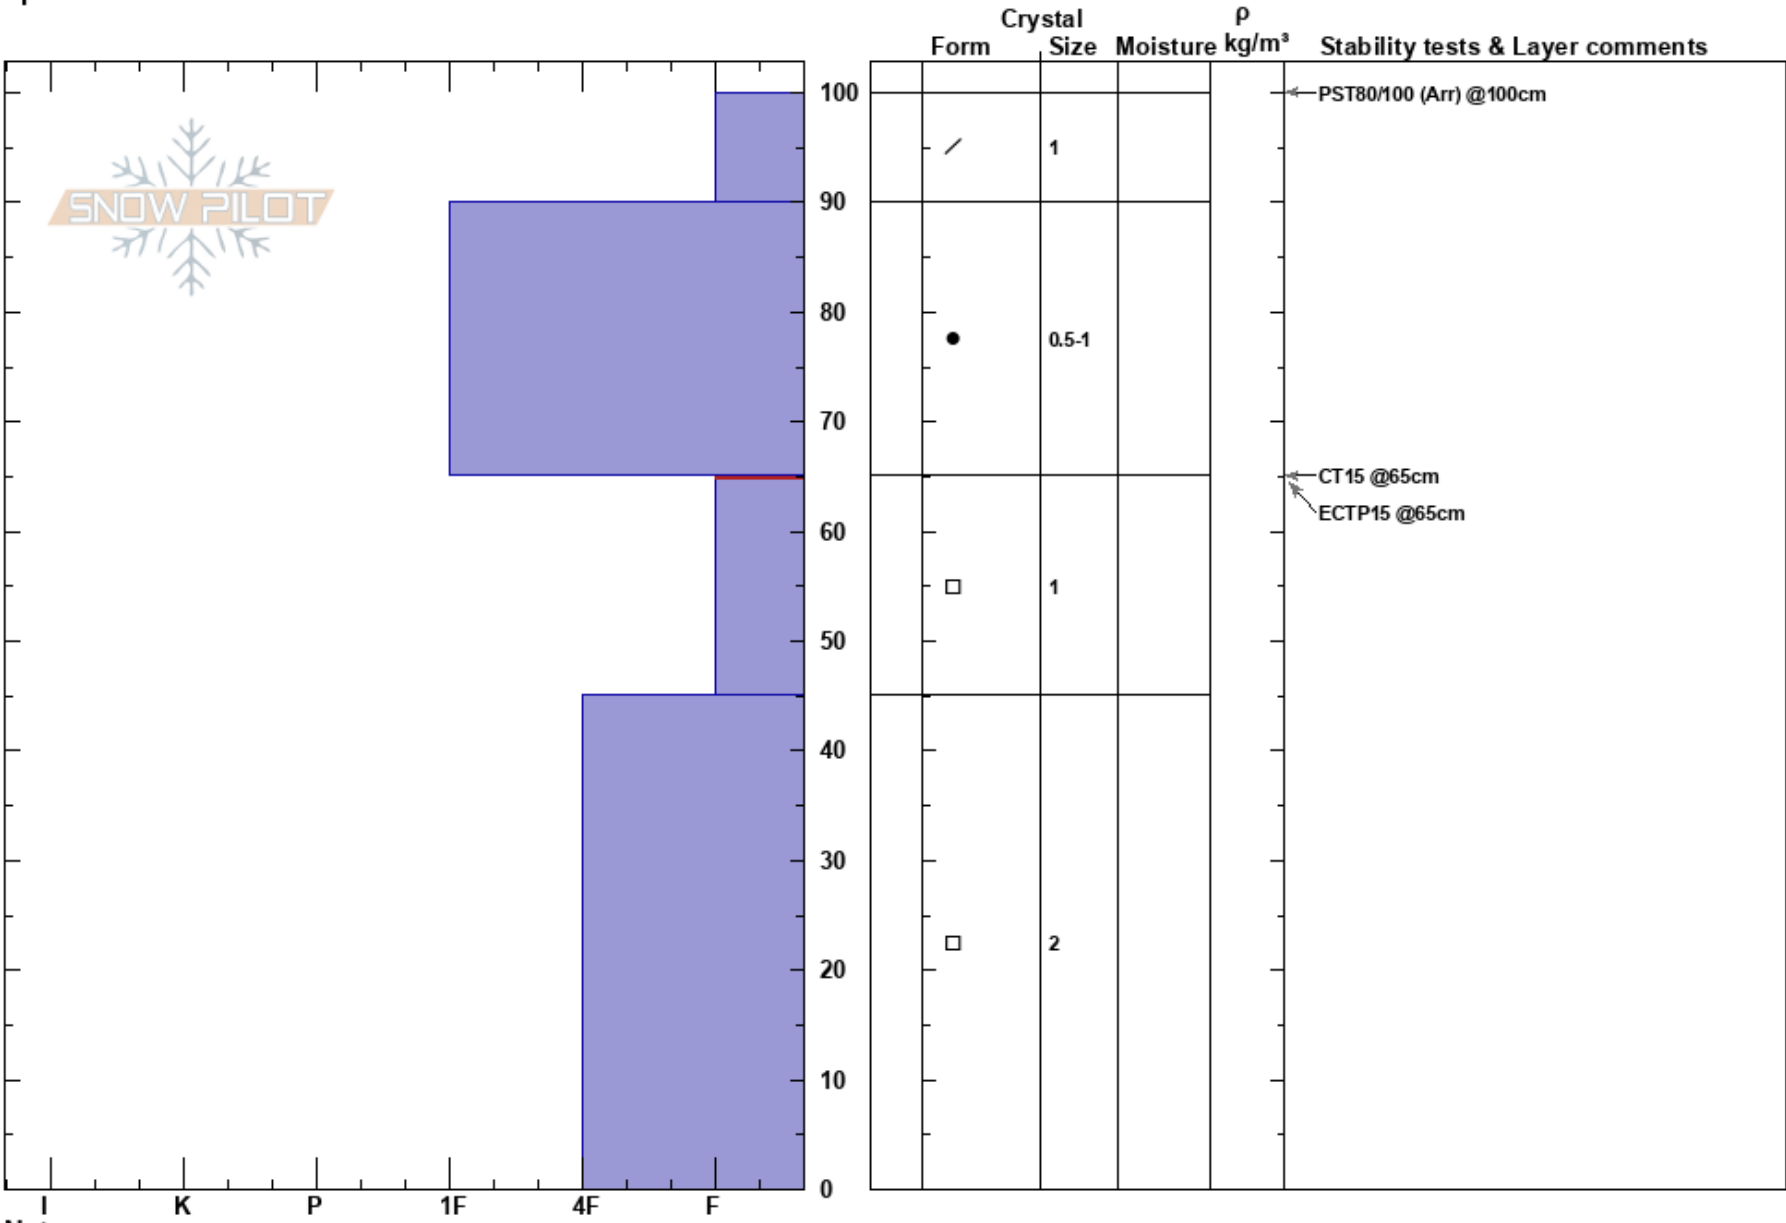

Above Marys Nipple
 Breckenridge
 CO
 Elevation: 1158 ft
 Aspect: NE
 Specifics:

Jake barlow
 12/15/2024 - 11:58am
 Co-ord:
 Slope Angle: 26°
 Wind Loading: yes

Stability:
 Air Temperature: -7.1°C
 Sky Cover: BKN
 Precipitation: NO
 Wind: W Moderate

HS:100
 PF:50 65-45cm:Problematic layer
 PS:15

Notes: