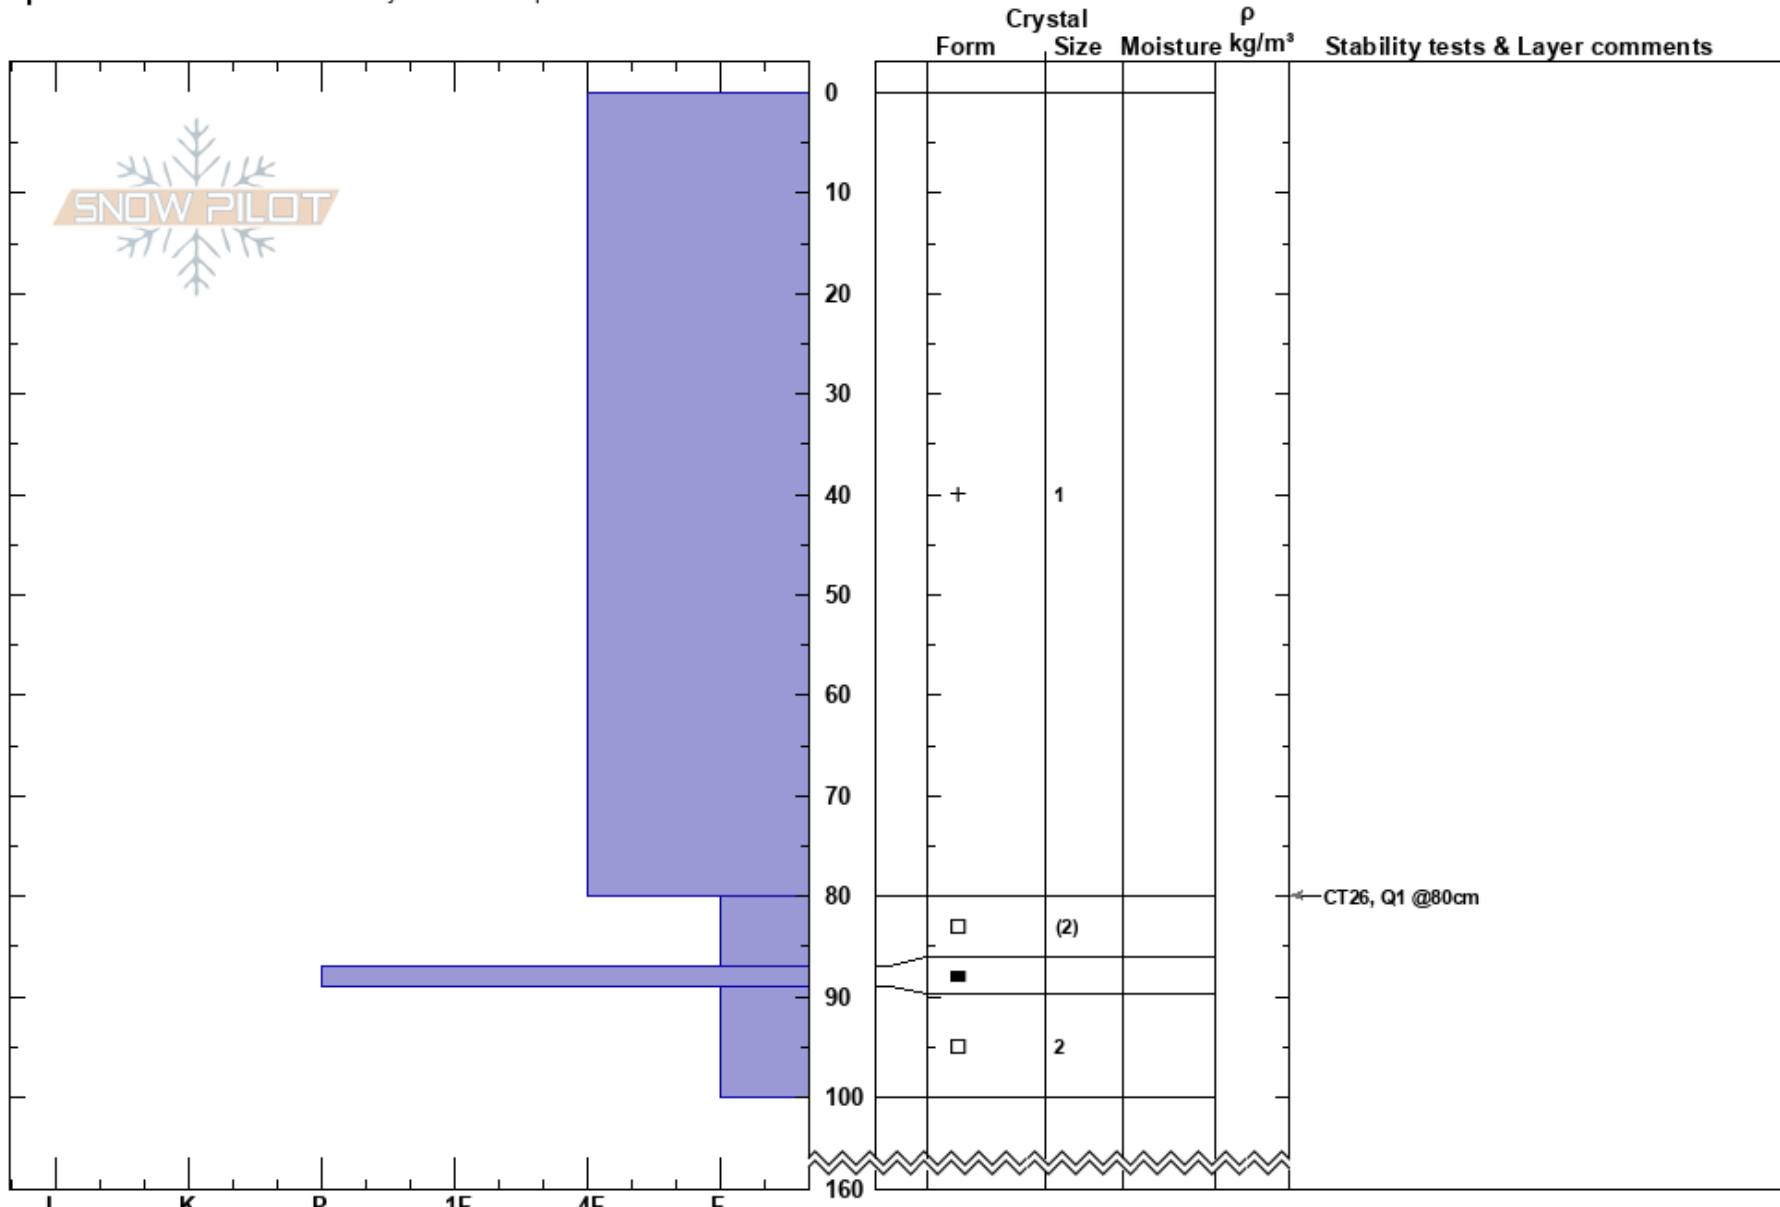

N side of Donner  
Donner Pass Area  
CA  
Elevation: 7513 ft  
Aspect: N  
Specifics: Recent avalanche activity on similar slopes

Sydney Paez  
12/15/2024 - 1:00pm  
Co-ord: 39.31067N, -120.31687W  
Slope Angle: 14°  
Wind Loading:

Stability:  
Air Temperature:  
Sky Cover: FEW  
Precipitation: NO  
Wind: Calm  
HS:160  
Layer Notes:

Notes: