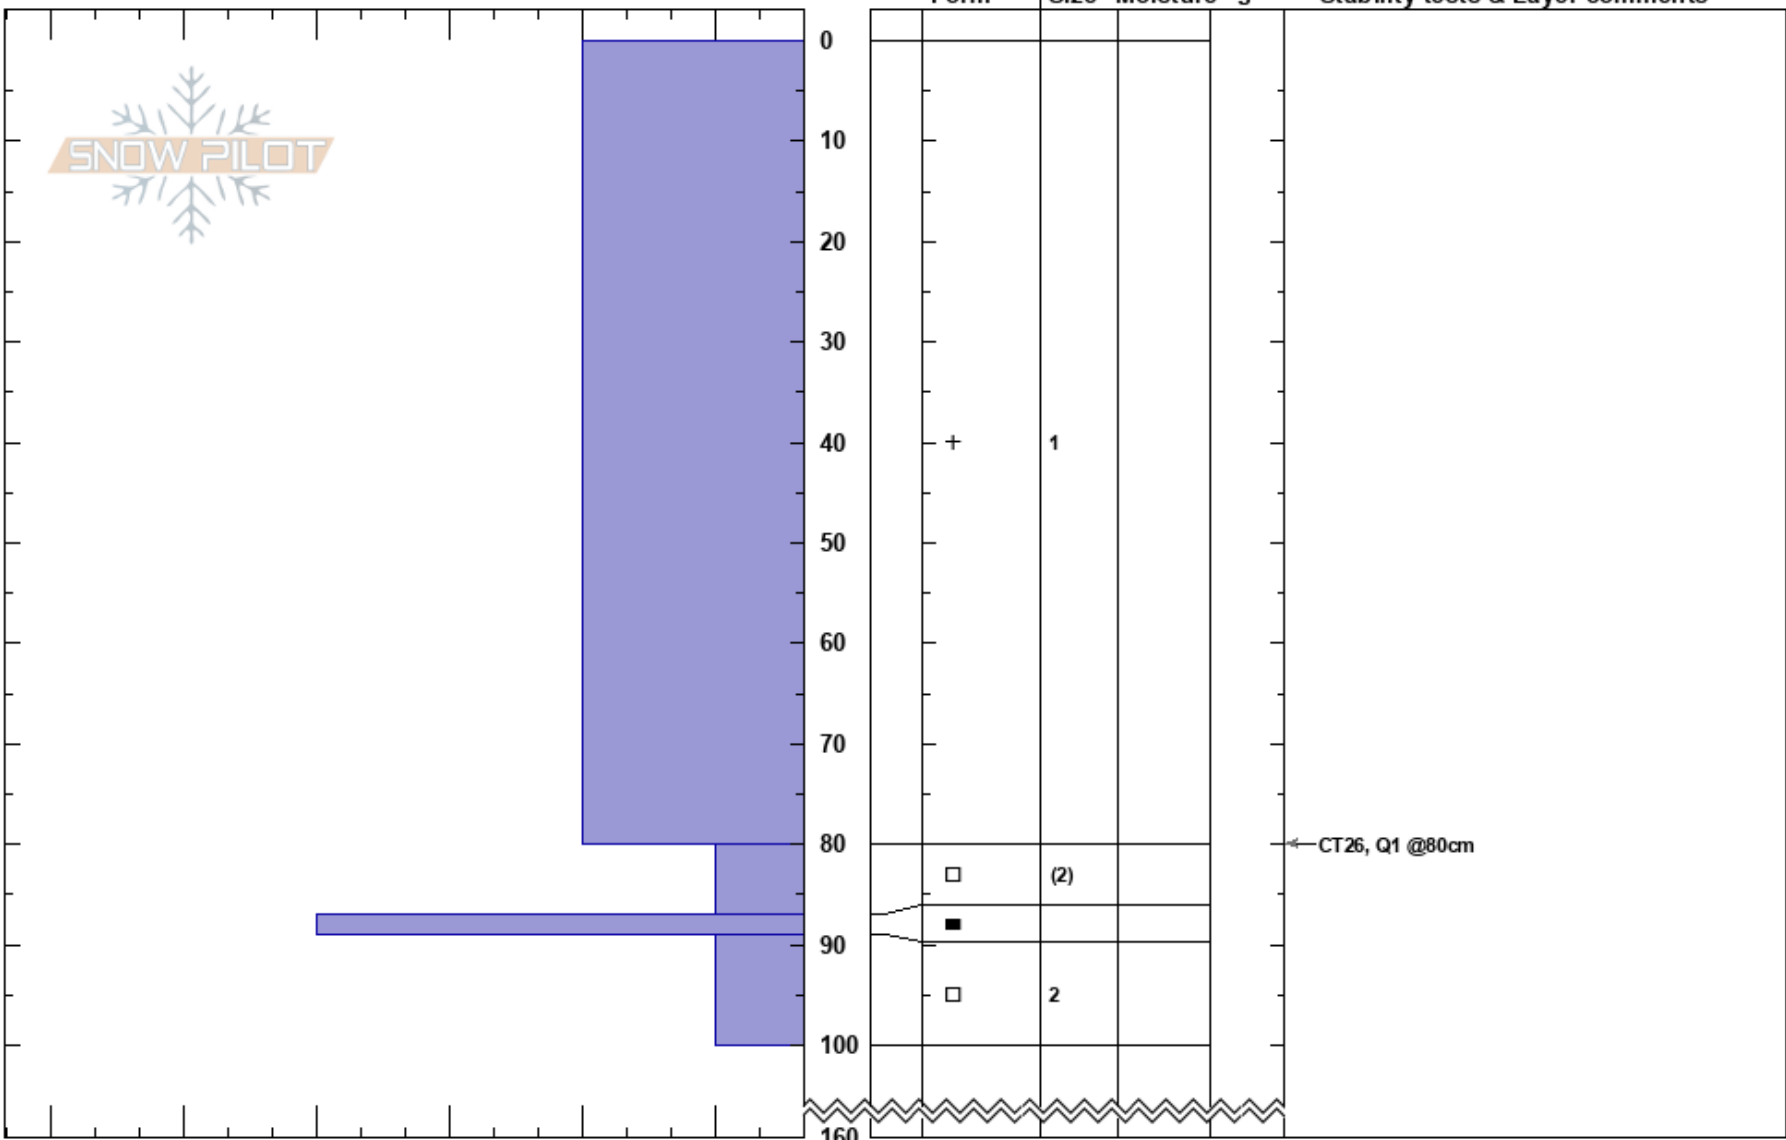

N side of Donner
 Donner Pass Area
 CA
Elevation: 7513 ft
Aspect: N
Specifics: Recent avalanche activity on similar slopes

Sydney Paez
 12/15/2024 - 1:00pm
Co-ord: 39.31067N, -120.31687W
Slope Angle: 14°
Wind Loading:

Stability:
Air Temperature:
Sky Cover: FEW
Precipitation: NO
Wind: Calm

HS: 160

Layer Notes:

Notes: