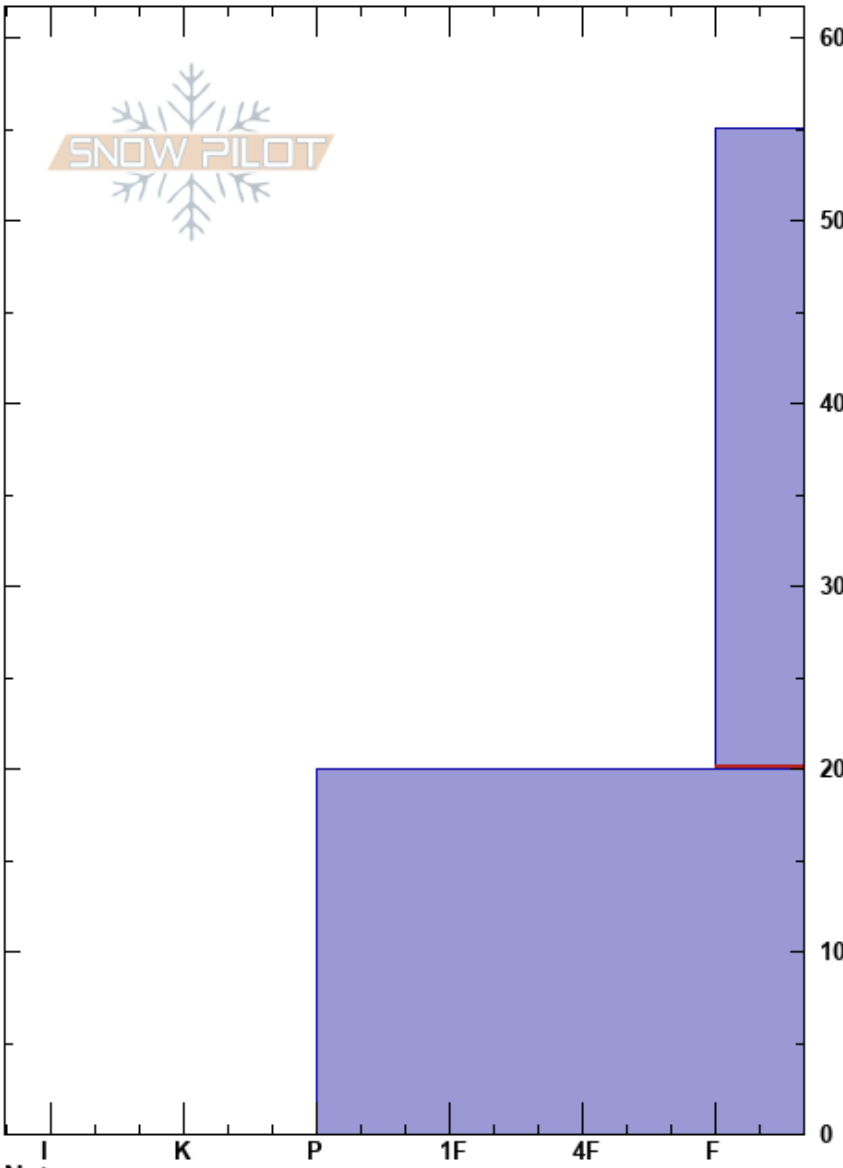

Name
 Sangre de Cristo Range
 NM
 Elevation: 11700 ft
 Aspect: N
 Specifics:

Harry Sherman
 12/15/2024 - 11:00am
 Co-ord: 35.79601N, -105.77532W
 Slope Angle: 29°
 Wind Loading:

Stability:
 Air Temperature:
 Sky Cover: CLR
 Precipitation: NO
 Wind: W

HS:60
 PS: 0
 55-20cm:Problematic layer

Notes:

Form	Crystal		ρ kg/m ³	Stability tests & Layer comments
	Size	Moisture		

CTN