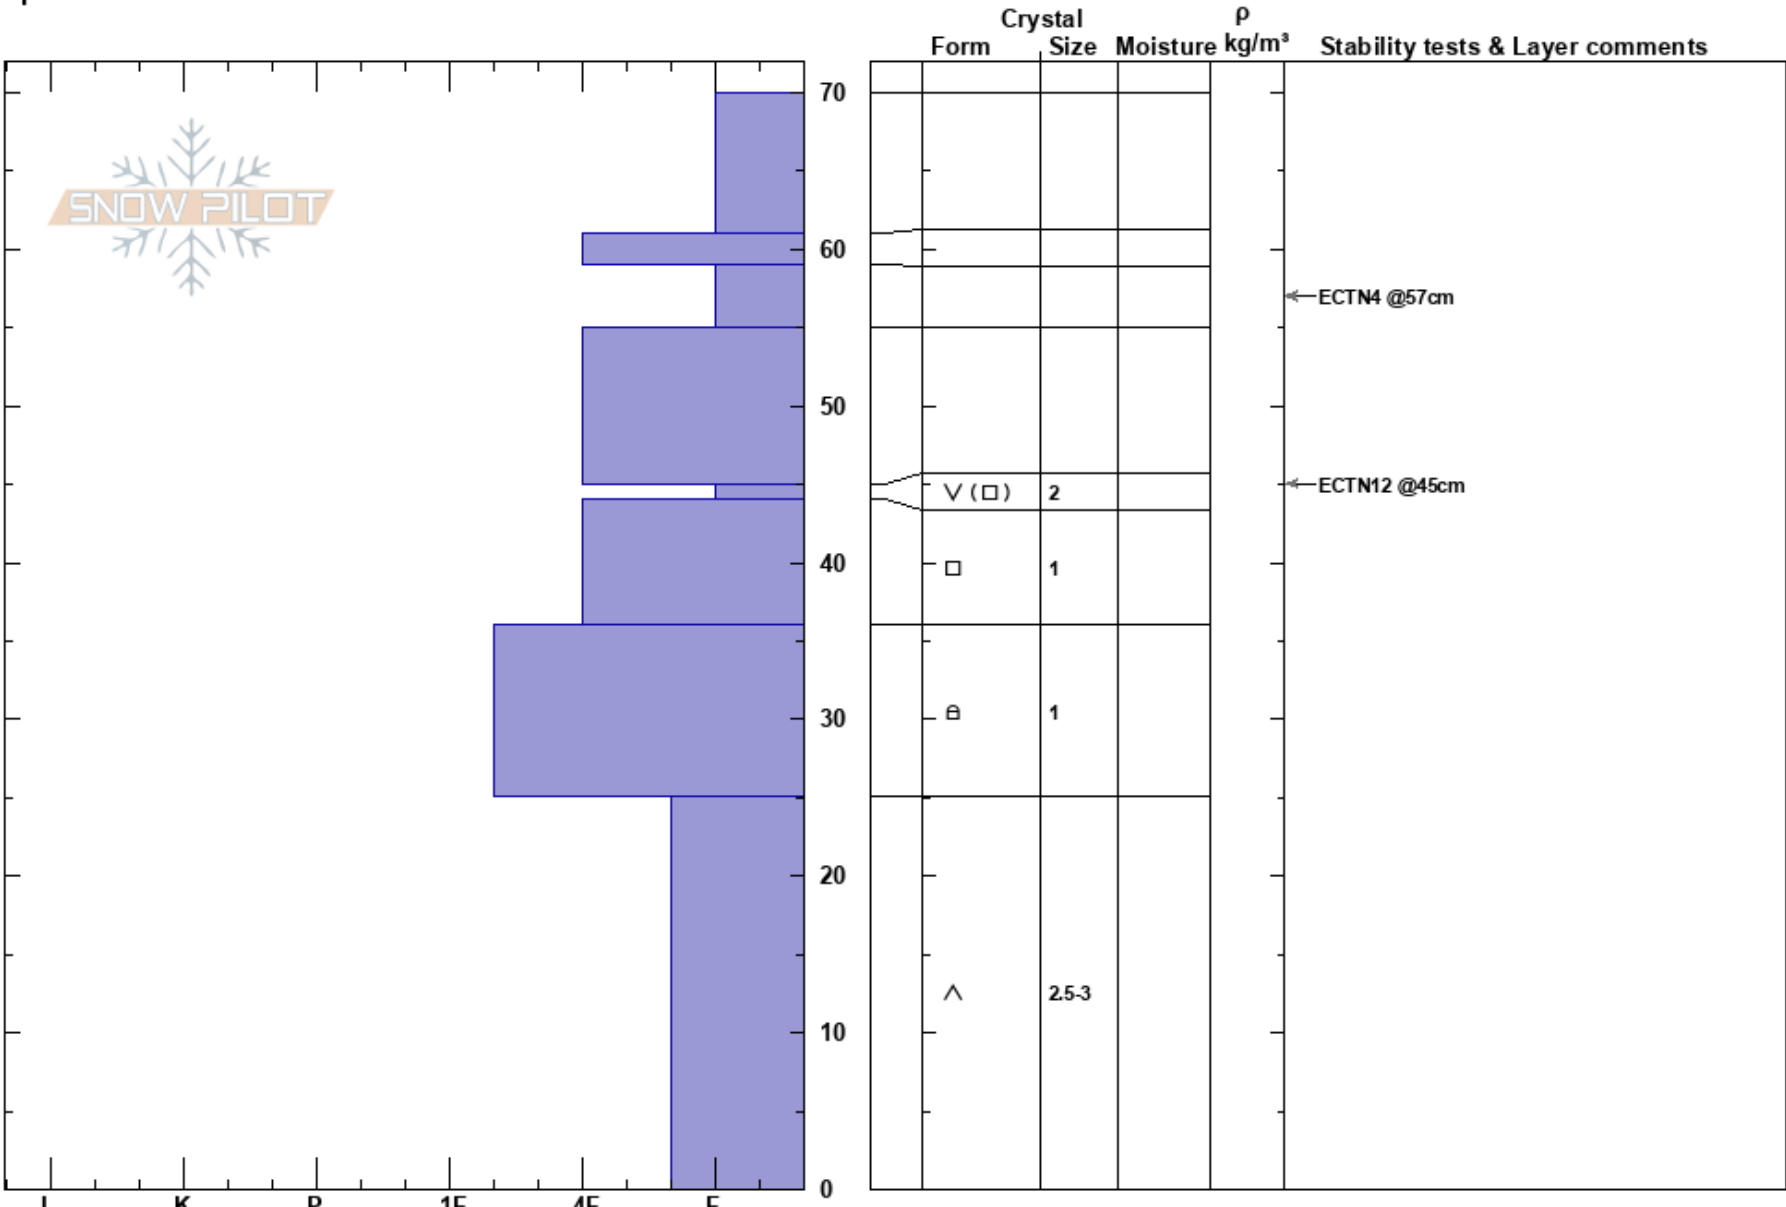

west Woody Ridge
 Absaroka Range
 MT
 Elevation: 9550 ft
 Aspect: 270°
 Specifics:

Beau Fredlund
 12/15/2024 - 1:00pm
 Co-ord: 44.98447N, -109.92684E
 Slope Angle: 28°
 Wind Loading:

Stability:
 Air Temperature:
 Sky Cover:
 Precipitation: S2
 Wind:
 HS:70
 45-44cm:Problematic layer