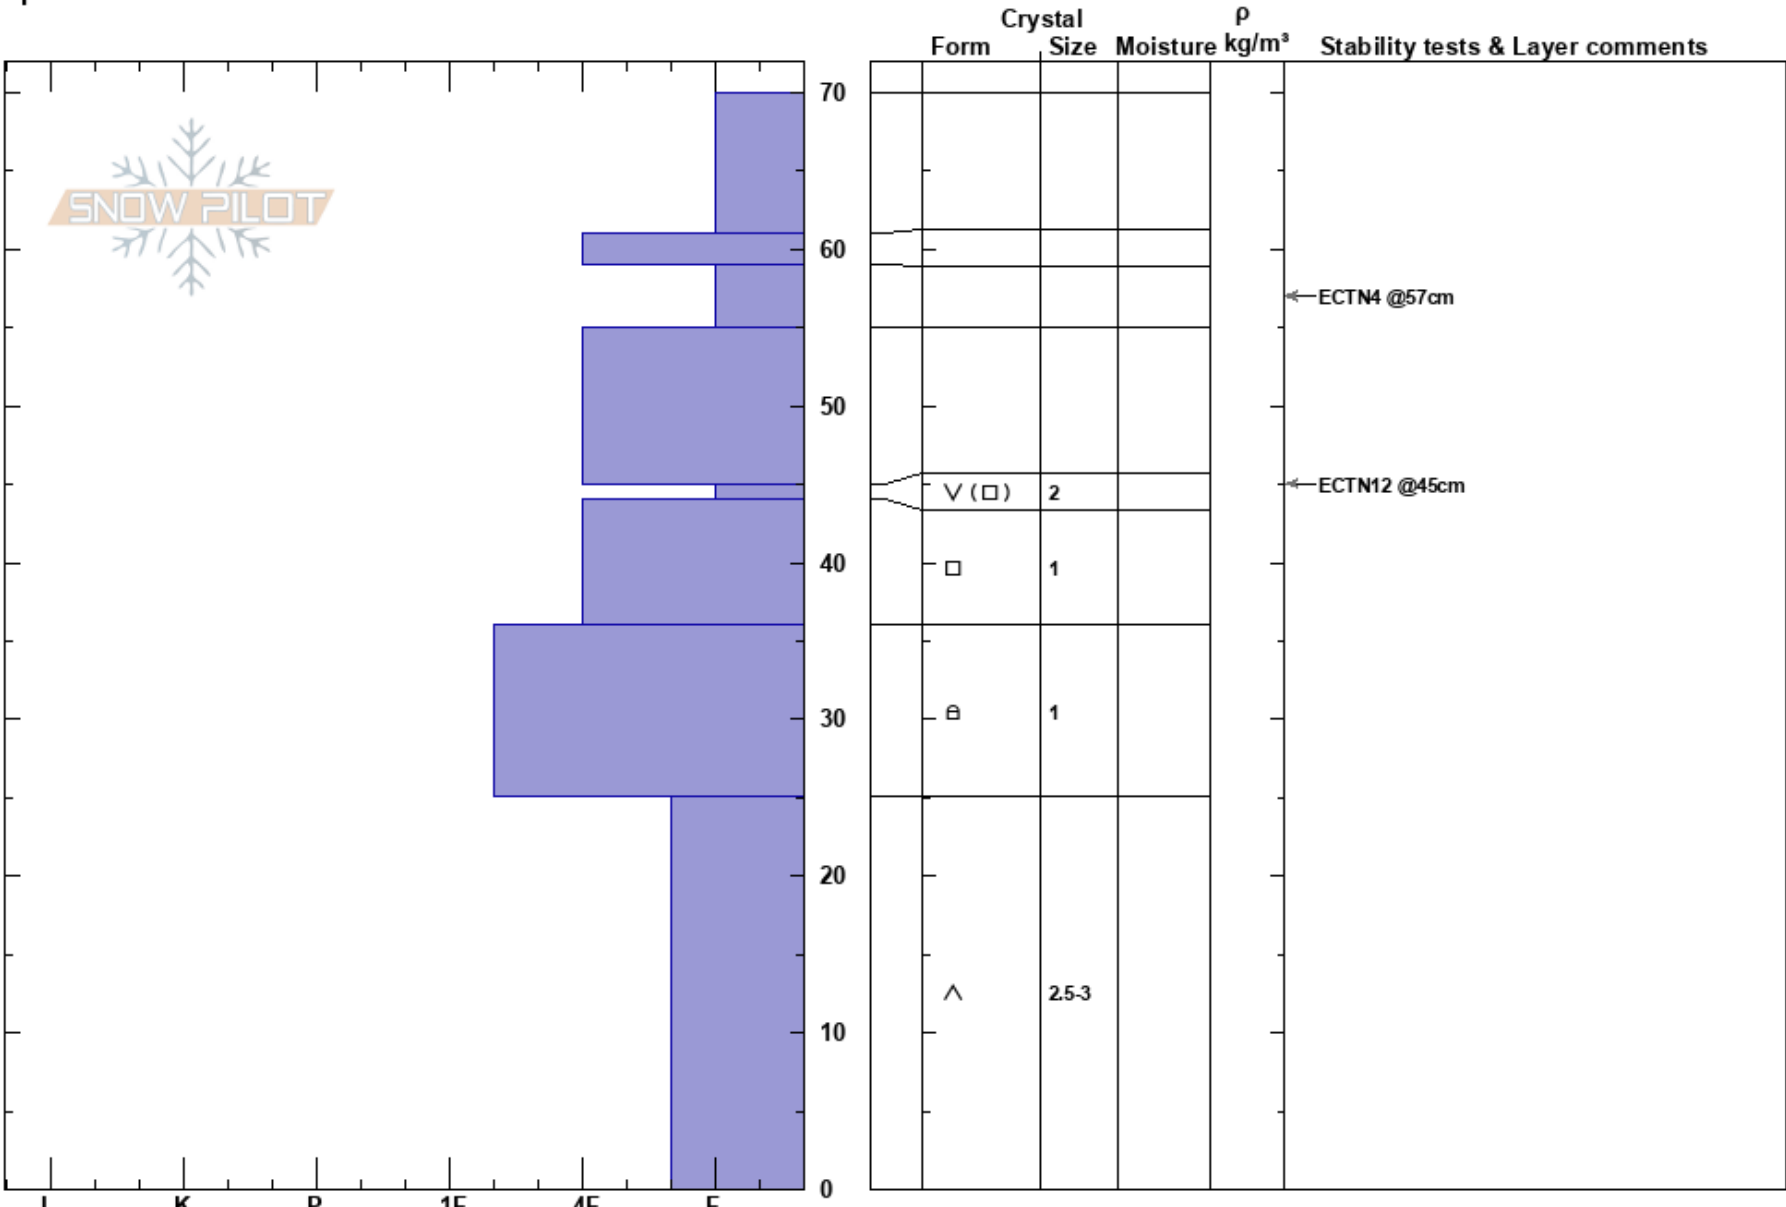

west Woody Ridge  
 Absaroka Range  
 MT  
 Elevation: 9550 ft  
 Aspect: 270°  
 Specifics:

Beau Fredlund  
 12/15/2024 - 1:00pm  
 Co-ord: 44.98447N, -109.92684E  
 Slope Angle: 28°  
 Wind Loading:

Stability:  
 Air Temperature:  
 Sky Cover:  
 Precipitation: S2  
 Wind:  
 HS:70  
 45-44cm:Problematic layer