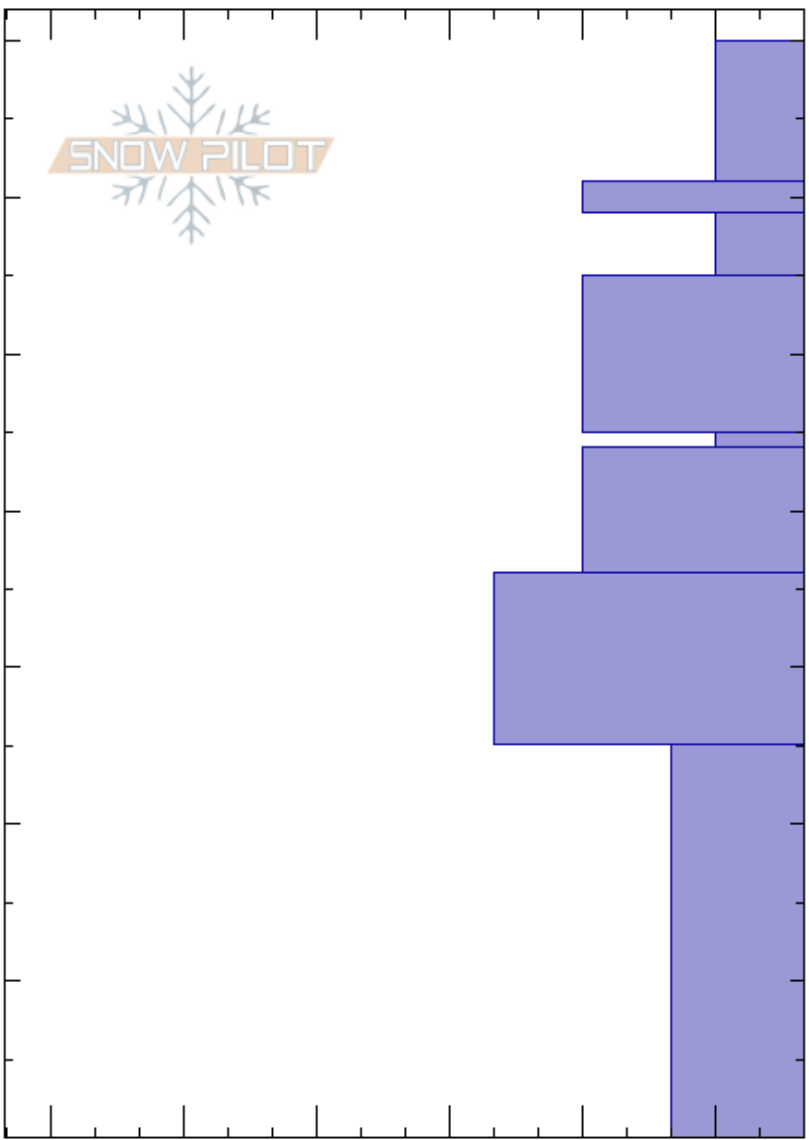

west Woody Ridge  
 Absaroka Range  
 MT  
 Elevation: 9550 ft  
 Aspect: 270°  
 Specifics:

Beau Fredlund  
 12/15/2024 - 1:00pm  
 Co-ord: 44.98447N, -109.92684E  
 Slope Angle: 28°  
 Wind Loading:

Stability:  
 Air Temperature:  
 Sky Cover:  
 Precipitation: S2  
 Wind:

HS:70

Layer Notes:

45-44cm: Problematic layer

Crystal Form	Crystal Size	Moisture	$\rho$ kg/m <sup>3</sup>	Stability tests & Layer comments
				← ECTN4 @57cm
				← ECTN12 @45cm
V (□)	2			
□	1			
⊖	1			
^	2.5-3			