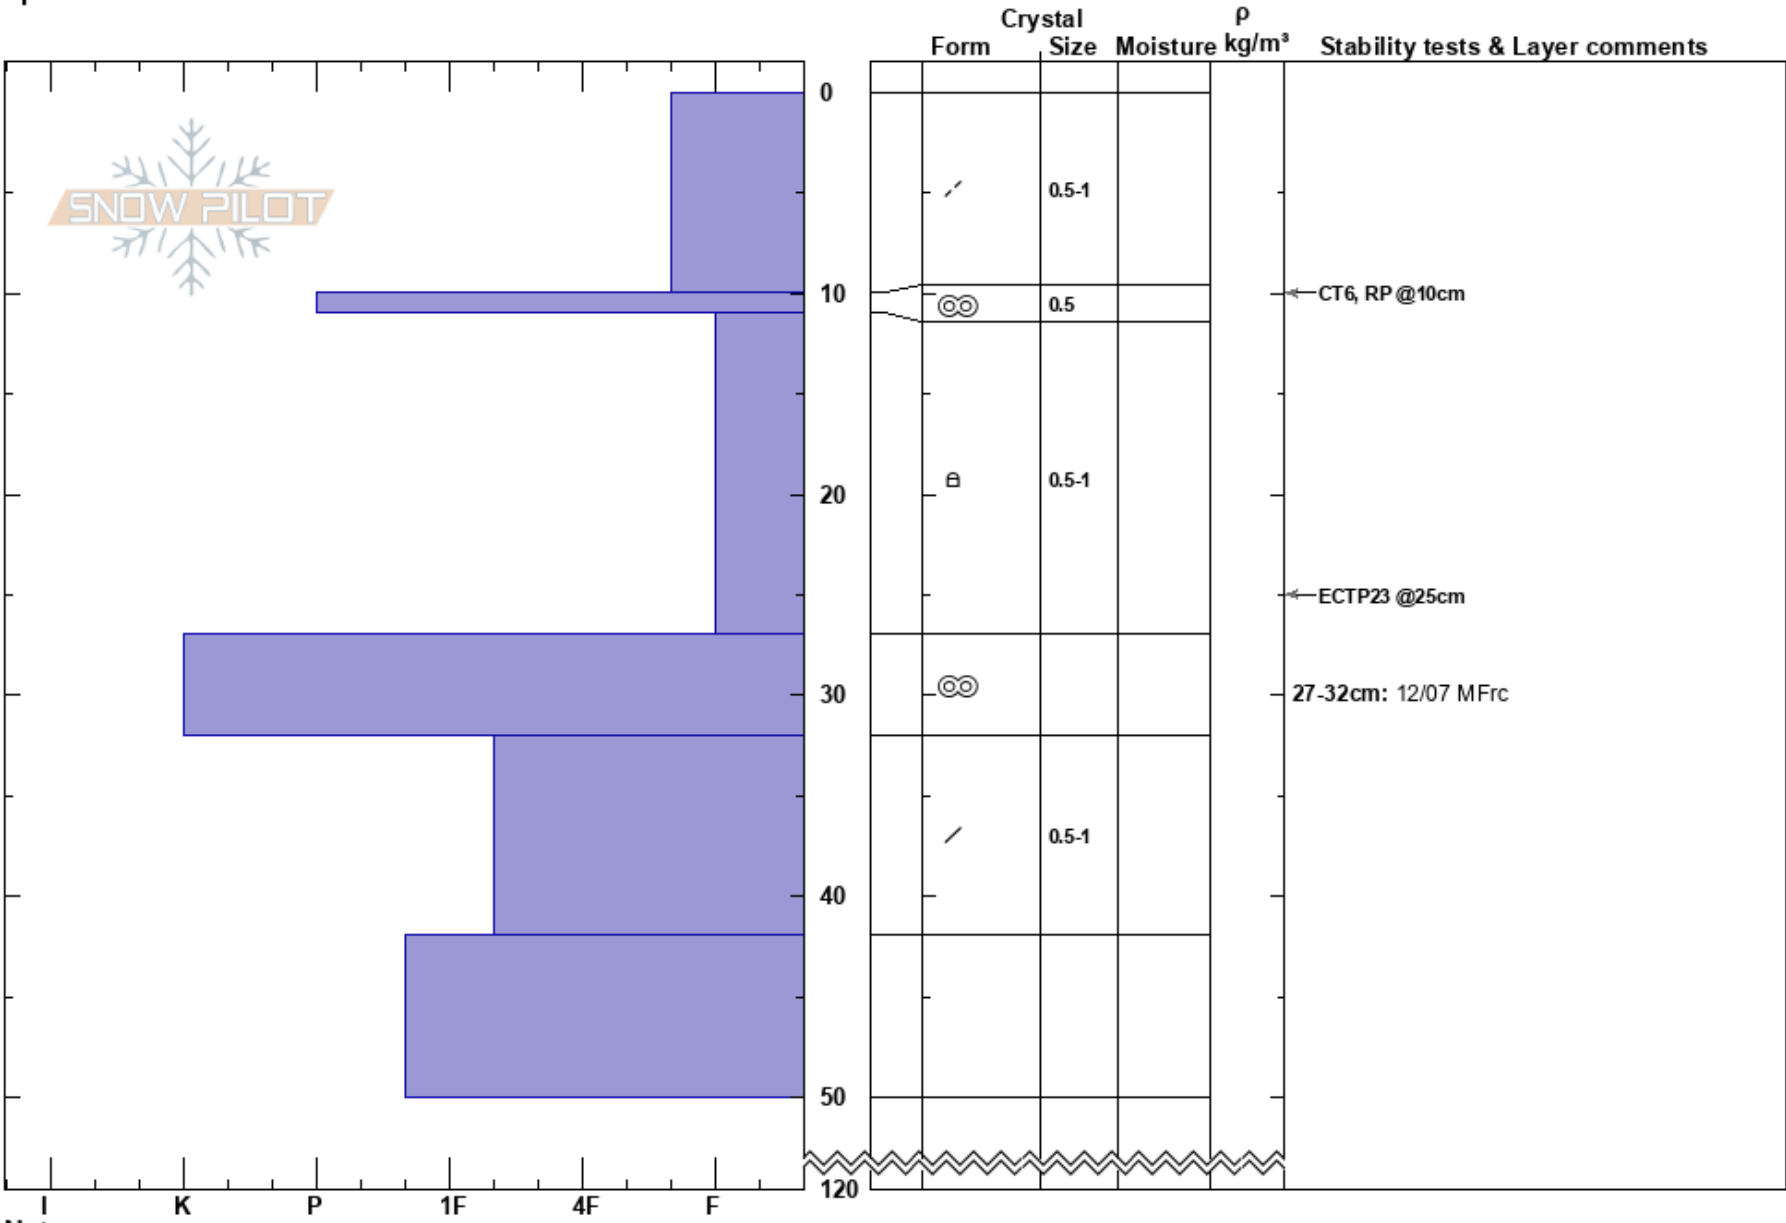

Stagleap - 19.3  
 Kootenay Pass  
 BC  
 Elevation: 2050 m  
 Aspect: S  
 Specifics:

Titouan Chopin  
 15/12/2024 - 13:00  
 Co-ord:  
 Slope Angle: 27°  
 Wind Loading:

Stability:  
 Air Temperature: -6°C  
 Sky Cover: X  
 Precipitation: S1  
 Wind: SW Light Breeze

HS:120  
 PF:35  
 27-32cm: 12/07 MFrc  
 27-32cm: Problematic layer

Notes: