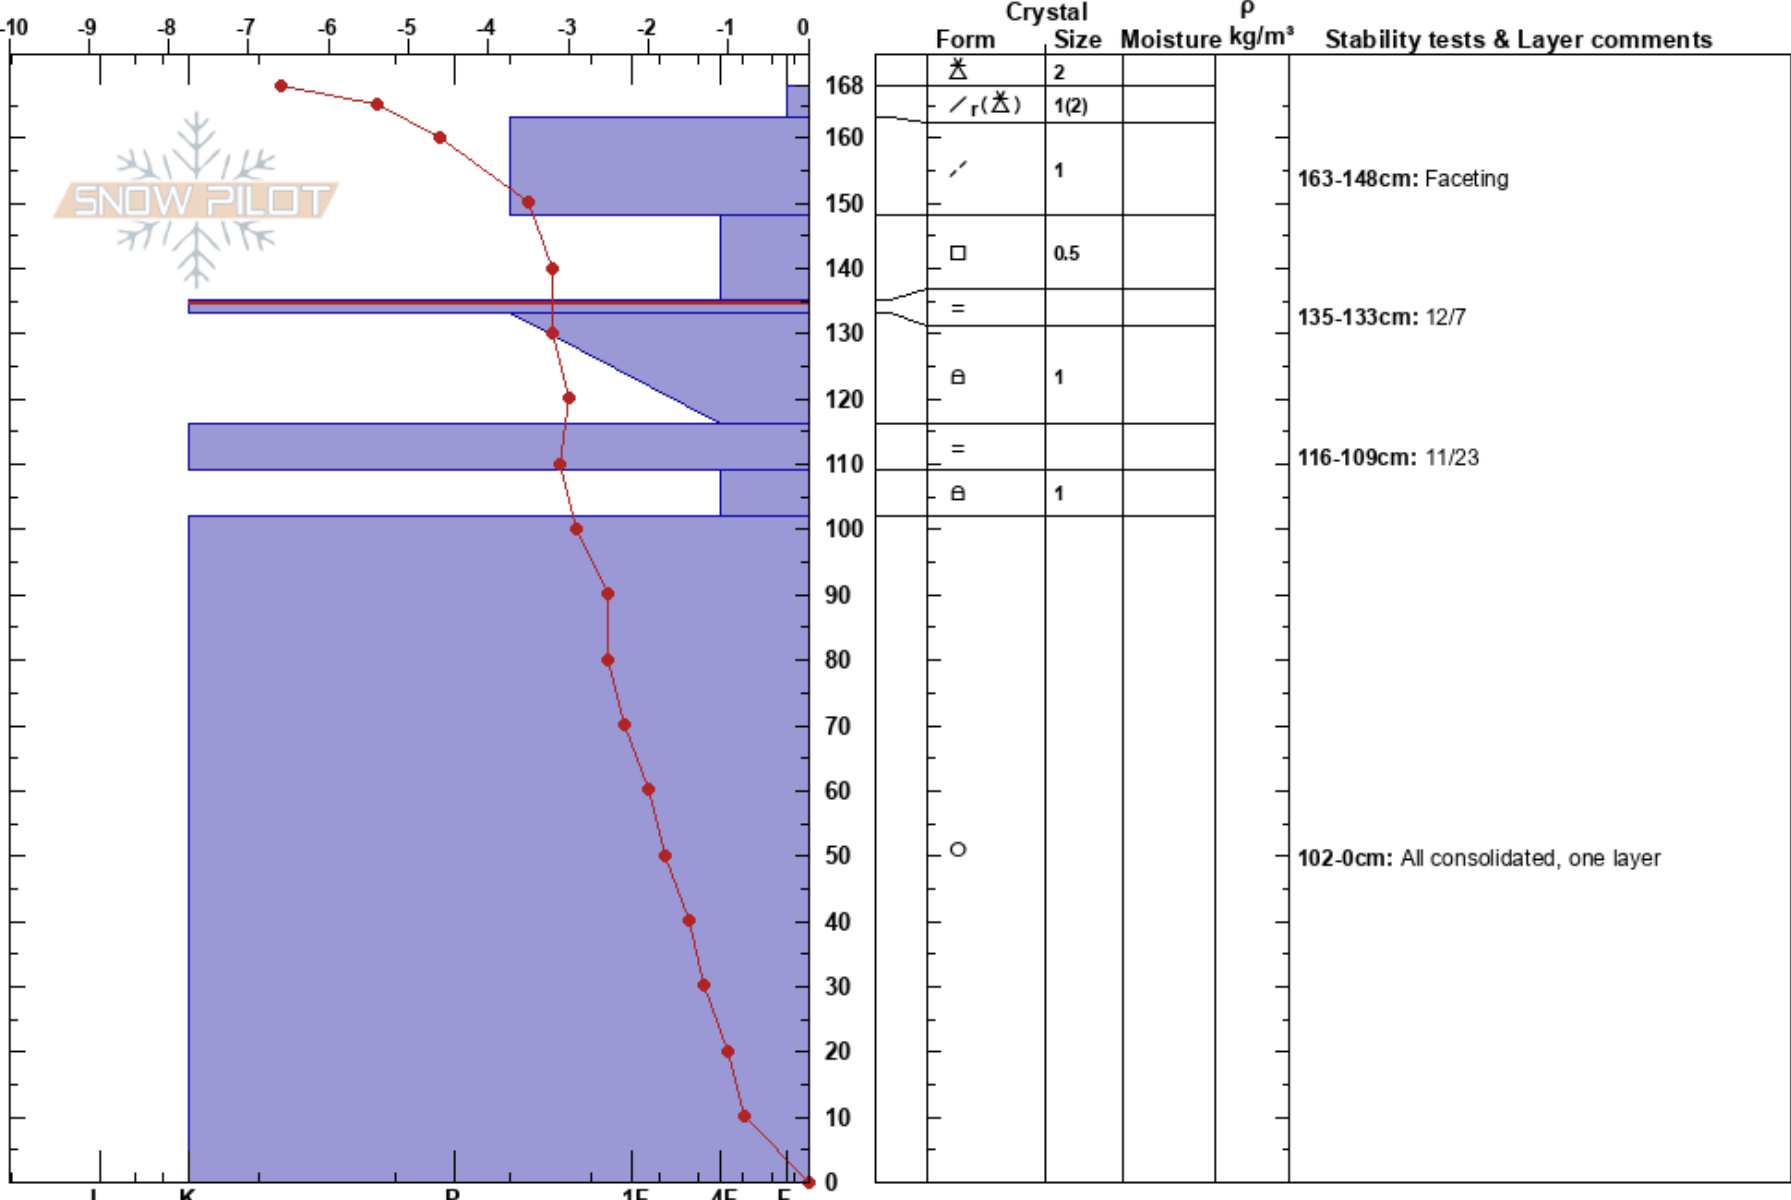

Kellogg Peak K6  
 Silver Valley Area  
 ID  
 Elevation: 6220 ft  
 Aspect: N

izzy davis  
 12/15/2024 - 8:30am  
 Co-ord: 47.48845N, -116.13060W  
 Slope Angle: 27°  
 Wind Loading: yes

Stability:  
 Air Temperature: -6.3°C  
 Sky Cover: OVC  
 Precipitation: S-1  
 Wind: SW Moderate

HS:168  
 Layer Notes:  
 163-148cm: Faceting  
 135-133cm: 12/7  
 135-133cm: Problematic layer  
 116-109cm: 11/23  
 102-0cm: All consolidated, one layer

Specifics: Pit dug in a Ski Area; Recent avalanche activity on similar slopes

Notes: Pit dug next to an avalanche crown. Avalanche failed on the 12/7 rain crust. This area is consistently mitigated with explosives and ski cuts.