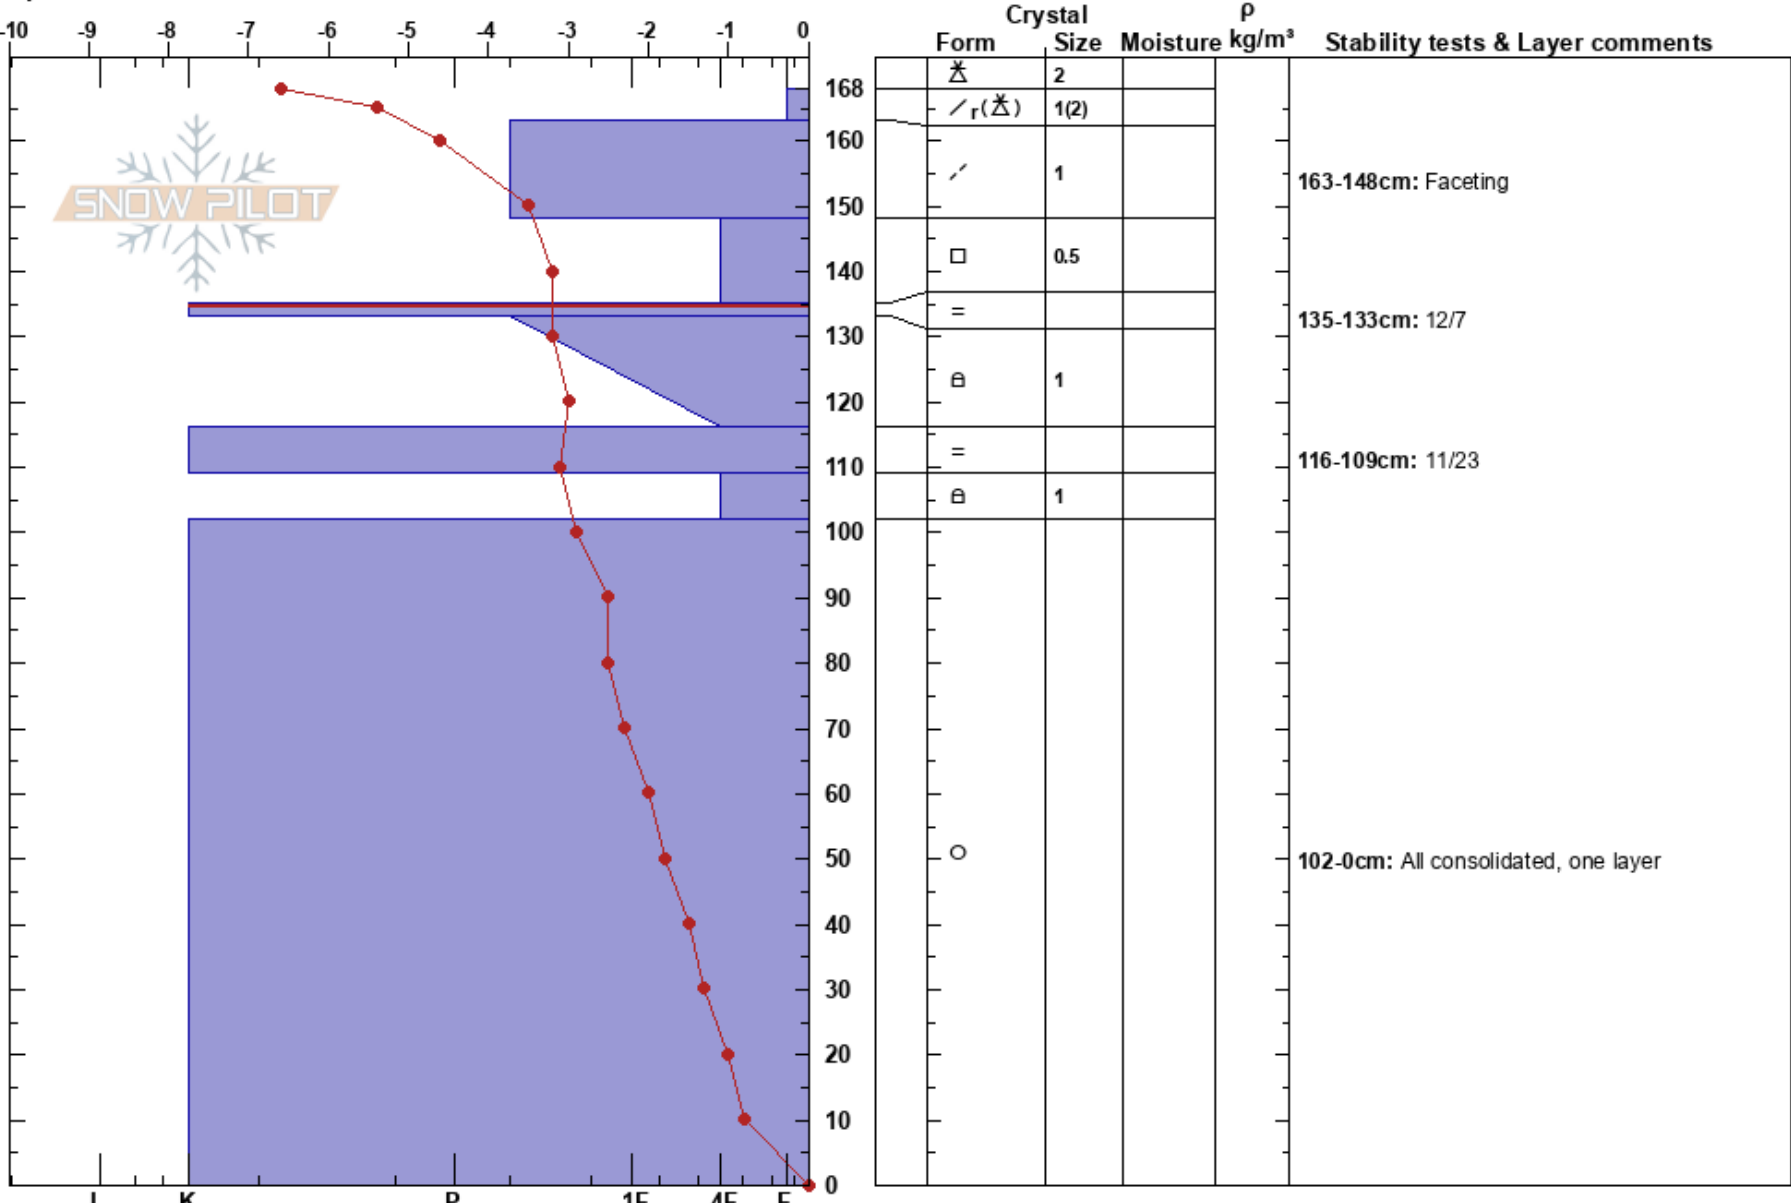

Kellogg Peak K6
 Silver Valley Area
 ID
 Elevation: 6220 ft
 Aspect: N

izzy davis
 12/15/2024 - 8:30am
 Co-ord: 47.48845N, -116.13060W
 Slope Angle: 27°
 Wind Loading: yes

Stability:
 Air Temperature: -6.3°C
 Sky Cover: OVC
 Precipitation: S-1
 Wind: SW Moderate

HS:168
 Layer Notes:
 163-148cm: Faceting
 135-133cm: 12/7
 135-133cm: Problematic layer
 116-109cm: 11/23
 102-0cm: All consolidated, one layer

Specifics: Pit dug in a Ski Area; Recent avalanche activity on similar slopes

Notes: Pit dug next to an avalanche crown. Avalanche failed on the 12/7 rain crust. This area is consistently mitigated with explosives and ski cuts.