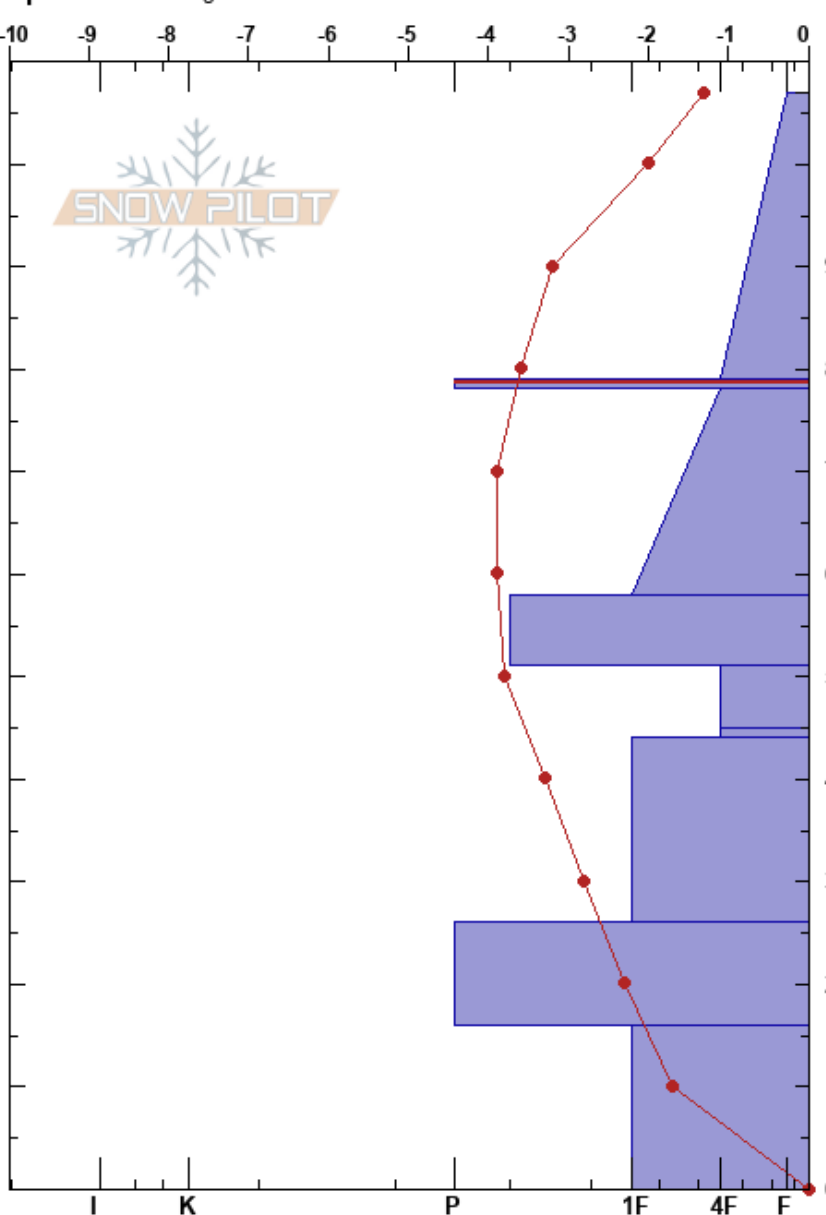

Toilet Bowl
 Silver Valley Area
 ID
 Elevation: 5730 ft
 Aspect: NW
 Specifics: Pit dug in a Ski Area

izzy davis
 12/14/2024 - 9:40am
 Co-ord: 47.49210N, -116.13725W
 Slope Angle: 28°
 Wind Loading: no

Stability: **HS:107**
 Air Temperature: -0.5°C
 Sky Cover: OVC
 Precipitation: NO
 Wind: SW Light Breeze

Layer Notes:
 79-78cm: 12/7
 79-78cm: Problematic layer
 58-51cm: 11/23

Height (cm)	Crystal		Moisture	ρ kg/m ³	Stability tests & Layer comments
	Form	Size			
107	/	1			
100	☐	1			
80	=				79-78cm: 12/7
70	•	1			
60	=				
50	•	0.5			58-51cm: 11/23
40	⊗	2			
30	•	0.5			
20	♡				
10	•	1	M		