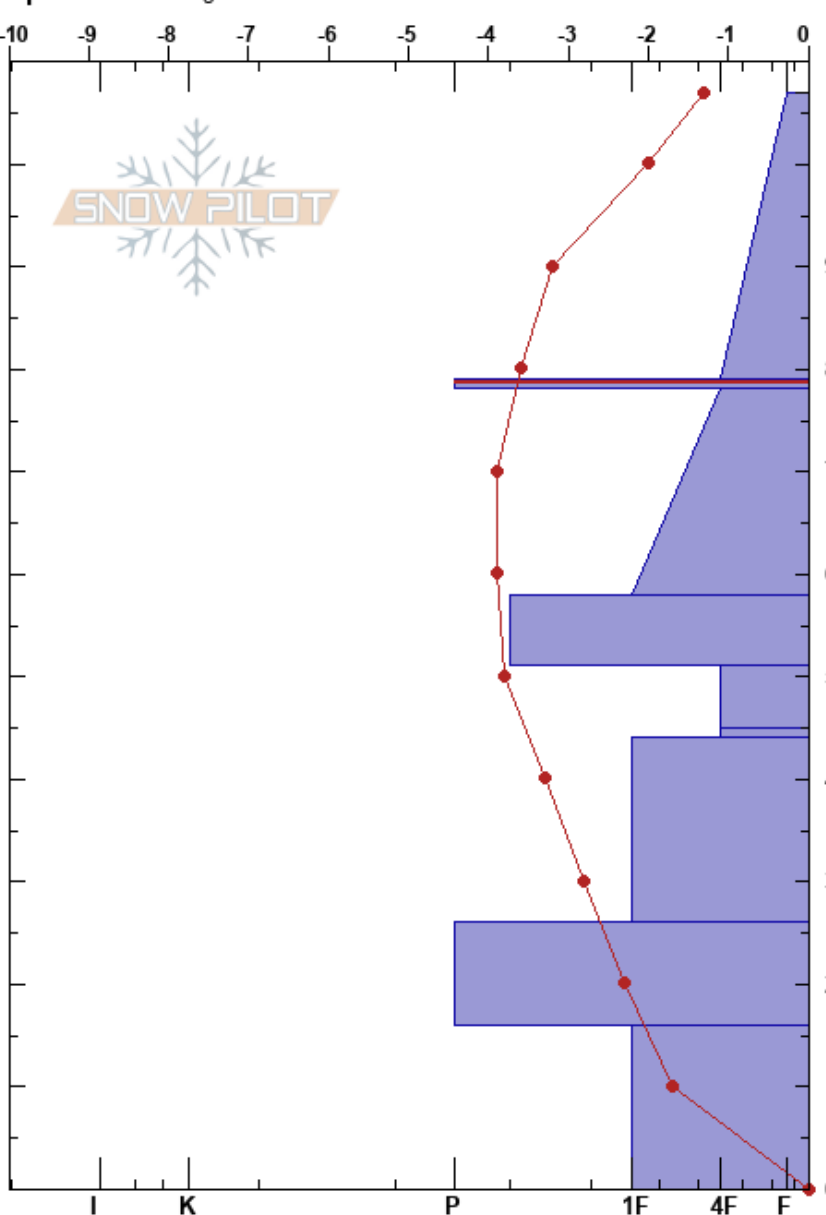

Toilet Bowl
 Silver Valley Area
 ID
 Elevation: 5730 ft
 Aspect: NW
 Specifics: Pit dug in a Ski Area

izzy davis
 12/14/2024 - 9:40am
 Co-ord: 47.49210N, -116.13725W
 Slope Angle: 28°
 Wind Loading: no

Stability: **HS:107**
 Air Temperature: -0.5°C
 Sky Cover: OVC
 Precipitation: NO
 Wind: SW Light Breeze

Layer Notes:
 79-78cm: 12/7
 79-78cm: Problematic layer
 58-51cm: 11/23

Height (cm)	Crystal		Moisture	ρ kg/m ³	Stability tests & Layer comments
	Form	Size			
107	/	1			
100	☐	1			
90					
80	=				79-78cm: 12/7
70	•	1			
60					
58-51	=				58-51cm: 11/23
50	•	0.5			
45	⊗	2			
40					
35	•	0.5			
30					
25	♡				
20					
15	•	1	M		
10					
0					