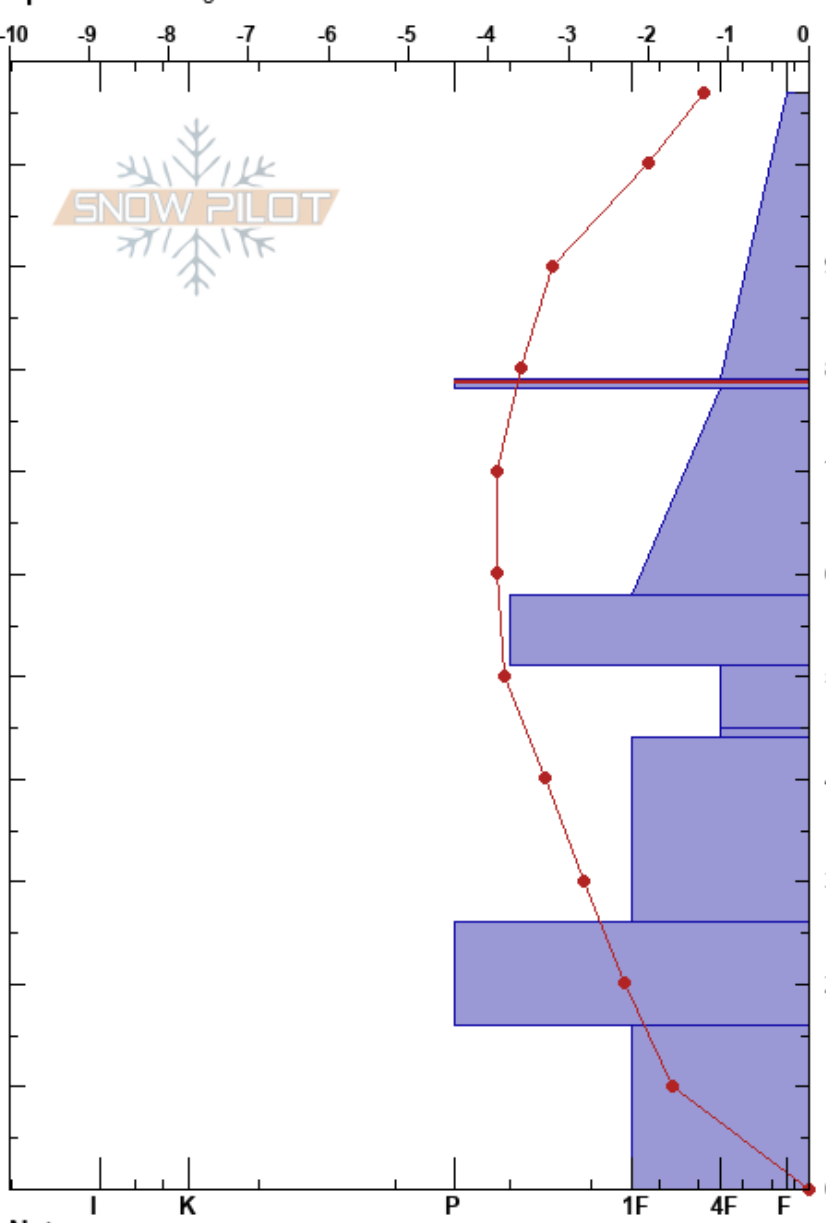

Toilet Bowl
 Silver Valley Area
 ID
 Elevation: 5730 ft
 Aspect: NW
 Specifics: Pit dug in a Ski Area

izzy davis
 12/14/2024 - 9:40am
 Co-ord: 47.49210N, -116.13725W
 Slope Angle: 28°
 Wind Loading: no

Stability:
 Air Temperature: -0.5°C
 Sky Cover: OVC
 Precipitation: NO
 Wind: SW Light Breeze

HS:107
 Layer Notes:
 79-78cm: 12/7
 79-78cm: Problematic layer
 58-51cm: 11/23

Height (cm)	Crystal		Moisture	ρ kg/m ³	Stability tests & Layer comments
	Form	Size			
107	/	1			
100					
90	⊖	1			
80	=				79-78cm: 12/7
70	•	1			
60					
50	=				58-51cm: 11/23
50	•	0.5			
40	⊗	2			
30	•	0.5			
20	⊕				
10	•	1	M		