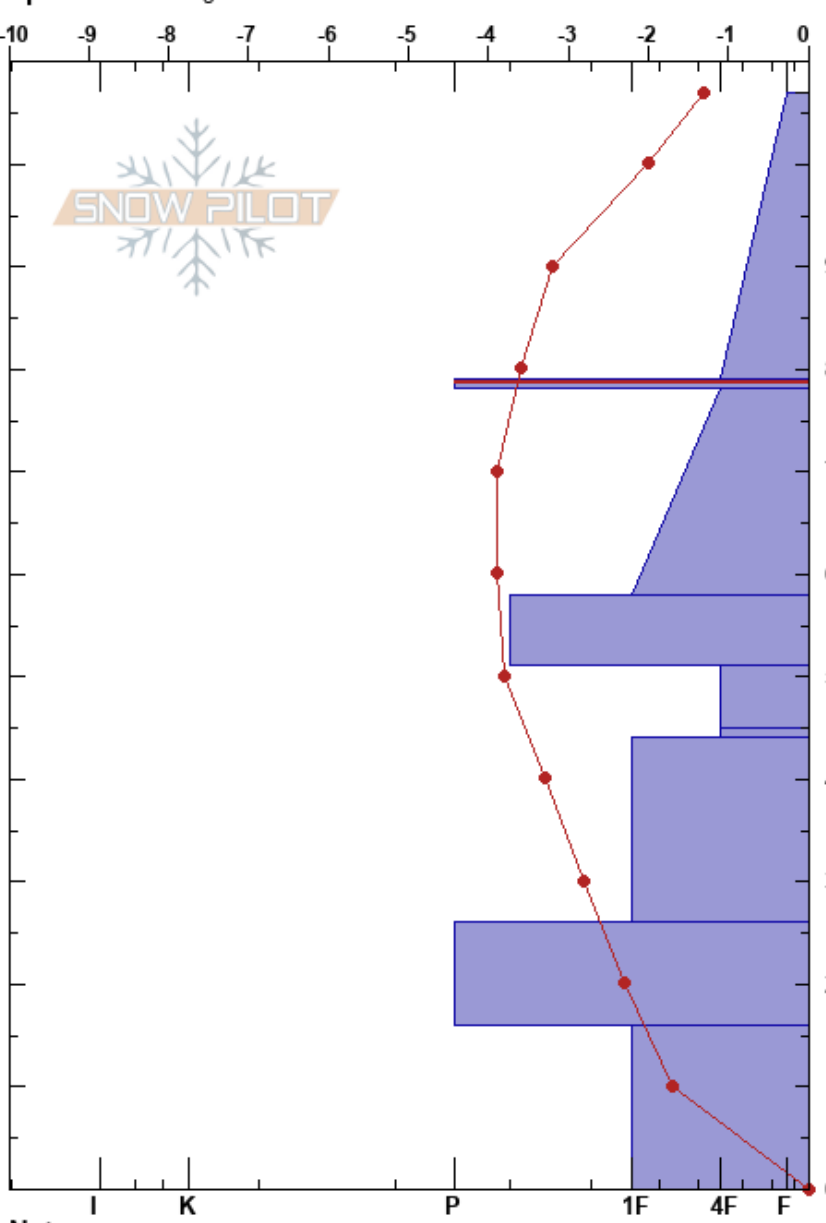

Toilet Bowl
 Silver Valley Area
 ID
 Elevation: 5730 ft
 Aspect: NW
 Specifics: Pit dug in a Ski Area

izzy davis
 12/14/2024 - 9:40am
 Co-ord: 47.49210N, -116.13725W
 Slope Angle: 28°
 Wind Loading: no

Stability: **HS:107**
 Air Temperature: -0.5°C
 Sky Cover: OVC
 Precipitation: NO
 Wind: SW Light Breeze

Layer Notes:
 79-78cm: 12/7
 79-78cm: Problematic layer
 58-51cm: 11/23

Height (cm)	Crystal		Moisture	ρ kg/m ³	Stability tests & Layer comments
	Form	Size			
107	/	1			
100					
90	⊖	1			
80	=				79-78cm: 12/7
70	•	1			
60					
50	=				58-51cm: 11/23
50	•	0.5			
40	⊗	2			
30	•	0.5			
20	⊕				
10	•	1	M		
0					