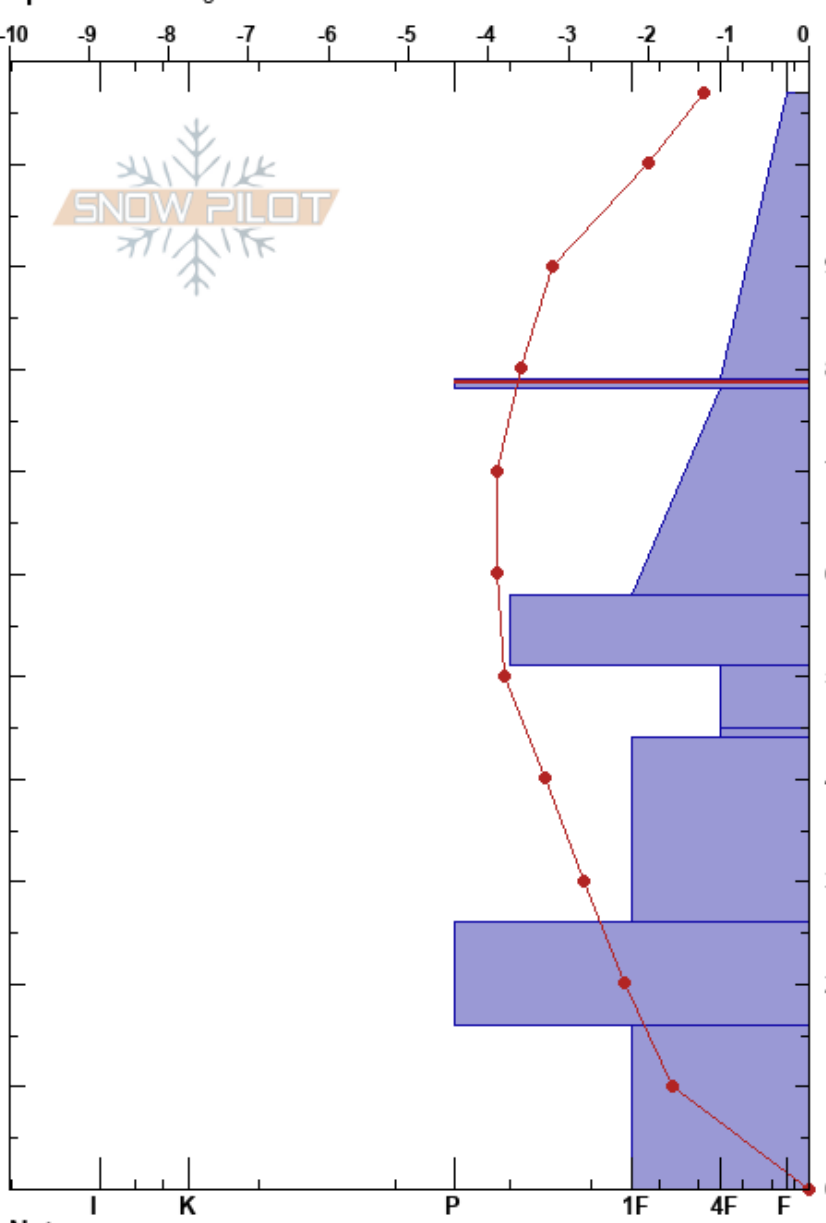

Toilet Bowl  
 Silver Valley Area  
 ID  
 Elevation: 5730 ft  
 Aspect: NW  
 Specifics: Pit dug in a Ski Area

izzy davis  
 12/14/2024 - 9:40am  
 Co-ord: 47.49210N, -116.13725W  
 Slope Angle: 28°  
 Wind Loading: no

Stability: **HS:107**  
 Air Temperature: -0.5°C  
 Sky Cover: OVC  
 Precipitation: NO  
 Wind: SW Light Breeze

Layer Notes:  
 79-78cm: 12/7  
 79-78cm: Problematic layer  
 58-51cm: 11/23

Height (cm)	Crystal		Moisture	ρ kg/m³	Stability tests & Layer comments
	Form	Size			
107	/	1			
100	⊖	1			
90					
80	=				79-78cm: 12/7
70	•	1			
60					
58-51	=				58-51cm: 11/23
50	•	0.5			
45	⊗	2			
40					
35	•	0.5			
30					
25	⊕				
20					
15					
10	•	1	M		
0					