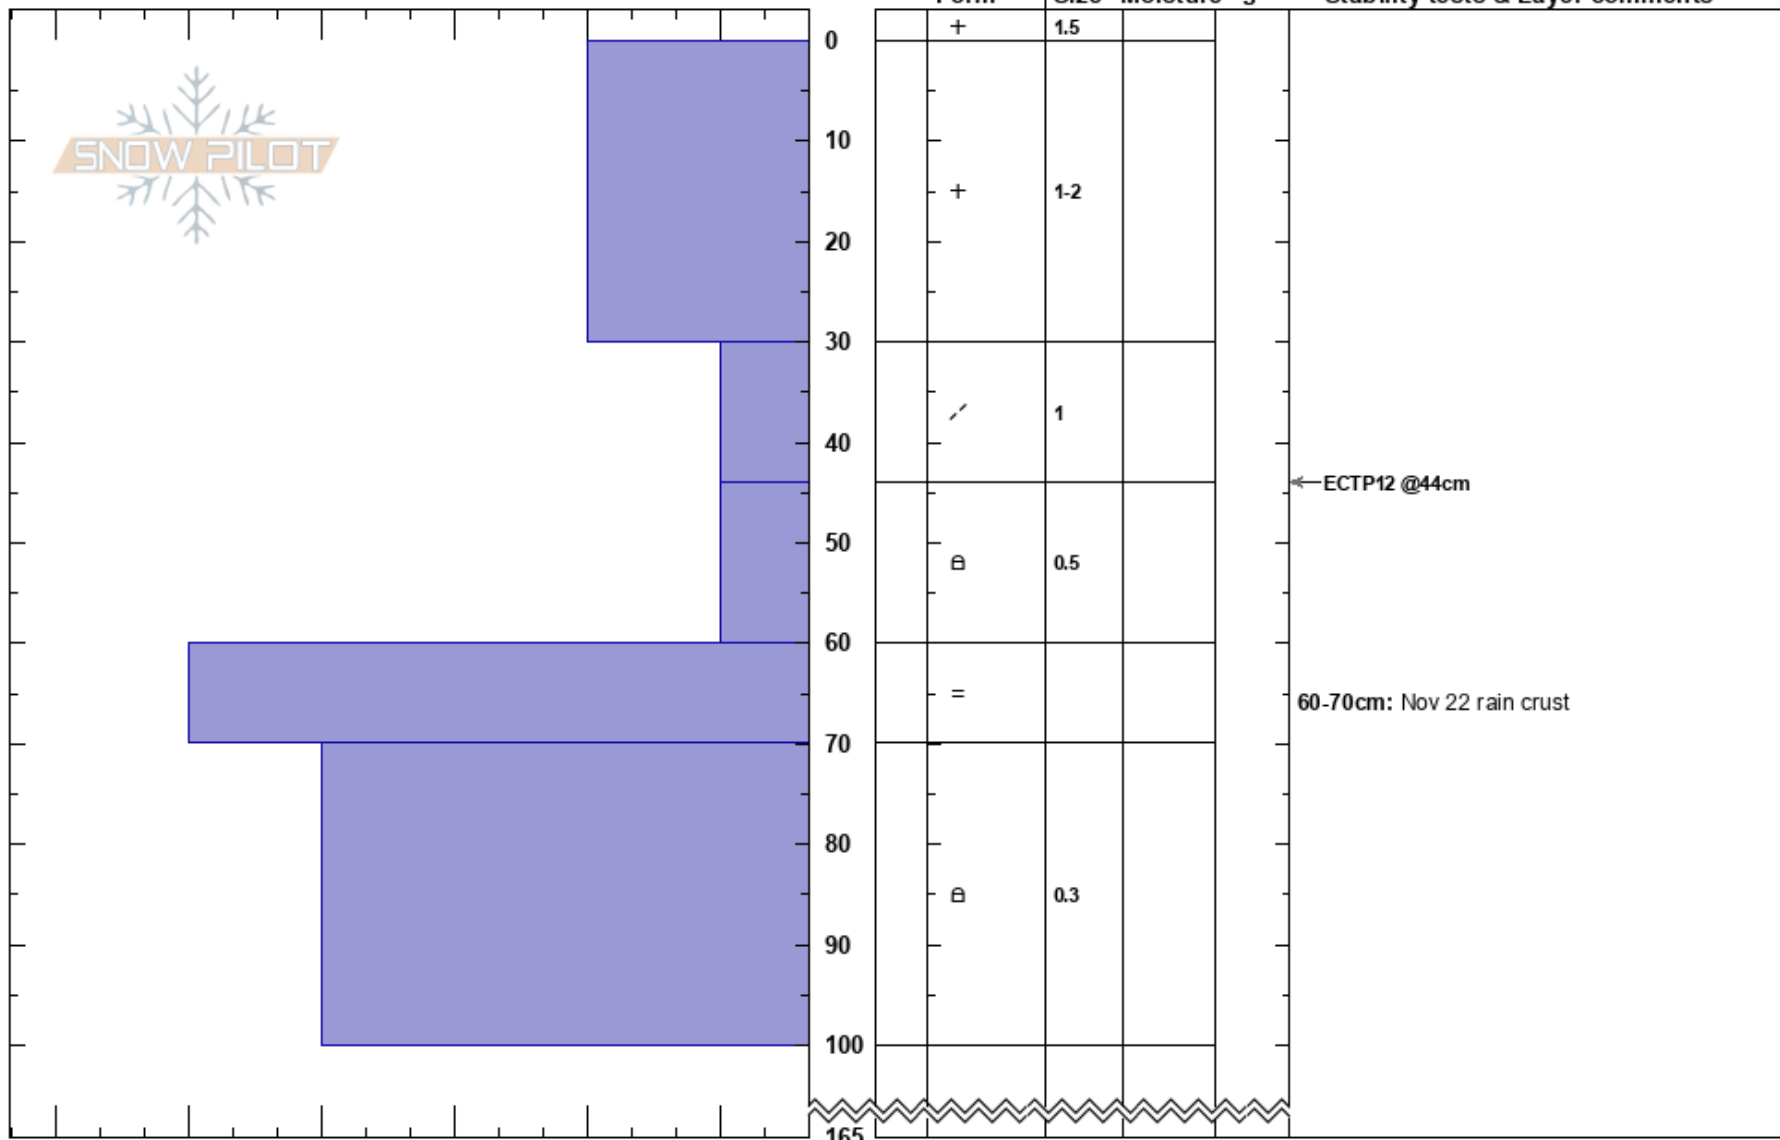

Flagstaff Butte  
 Wallowas  
 OR  
 Elevation: 6500 ft  
 Aspect: 300°  
 Specifics:

Victor McNeil  
 12/14/2024 - 1:00pm  
 Co-ord: 11T 459299E 4992195N  
 Slope Angle: 22°  
 Wind Loading:

Stability:  
 Air Temperature: -2°C  
 Sky Cover: OVC  
 Precipitation: S-1  
 Wind: SW Light Breeze

HS:165  
 Layer Notes:  
 44-60cm: Problematic layer  
 60-70cm: Nov 22 rain crust

Notes: I K P 1F 4F F 165