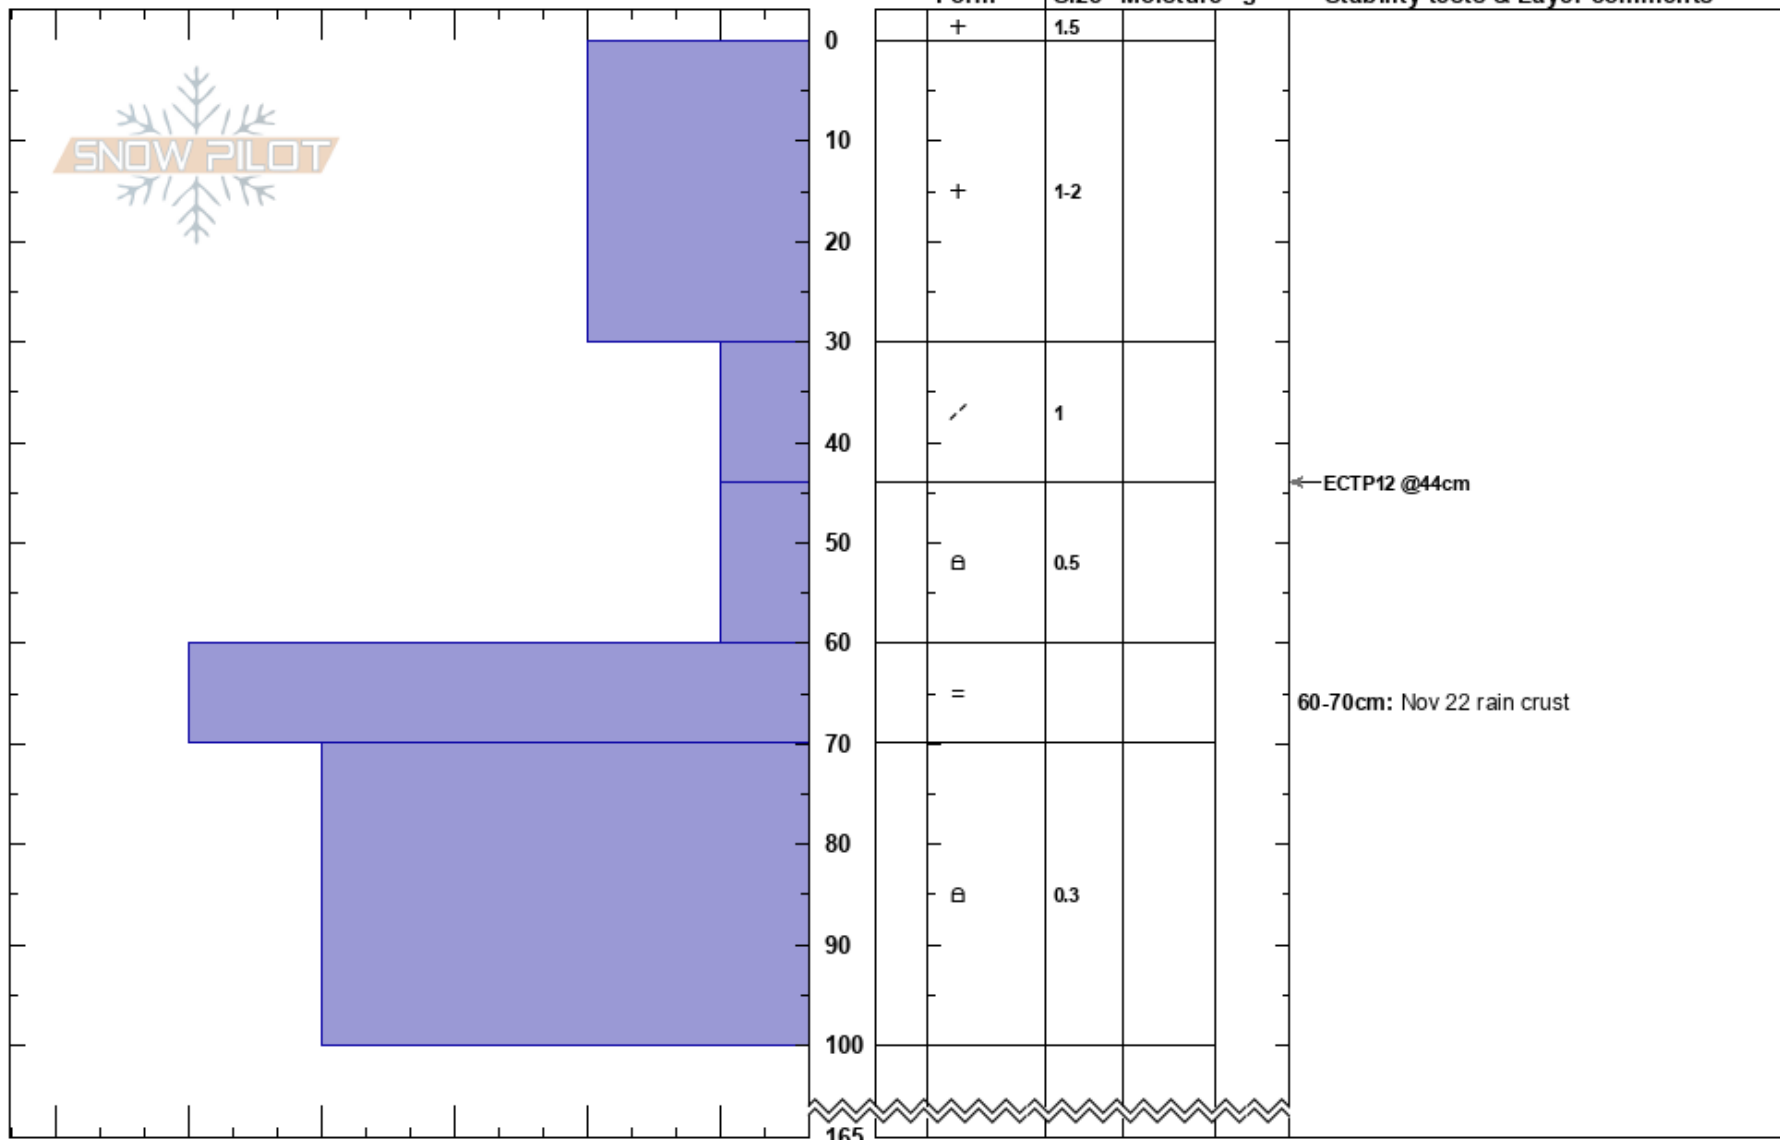

Flagstaff Butte
 Wallowas
 OR
 Elevation: 6500 ft
 Aspect: 300°
 Specifics:

Victor McNeil
 12/14/2024 - 1:00pm
 Co-ord: 11T 459299E 4992195N
 Slope Angle: 22°
 Wind Loading:

Stability:
 Air Temperature: -2°C
 Sky Cover: OVC
 Precipitation: S-1
 Wind: SW Light Breeze

HS:165
 Layer Notes:
 44-60cm: Problematic layer
 60-70cm: Nov 22 rain crust

Notes: