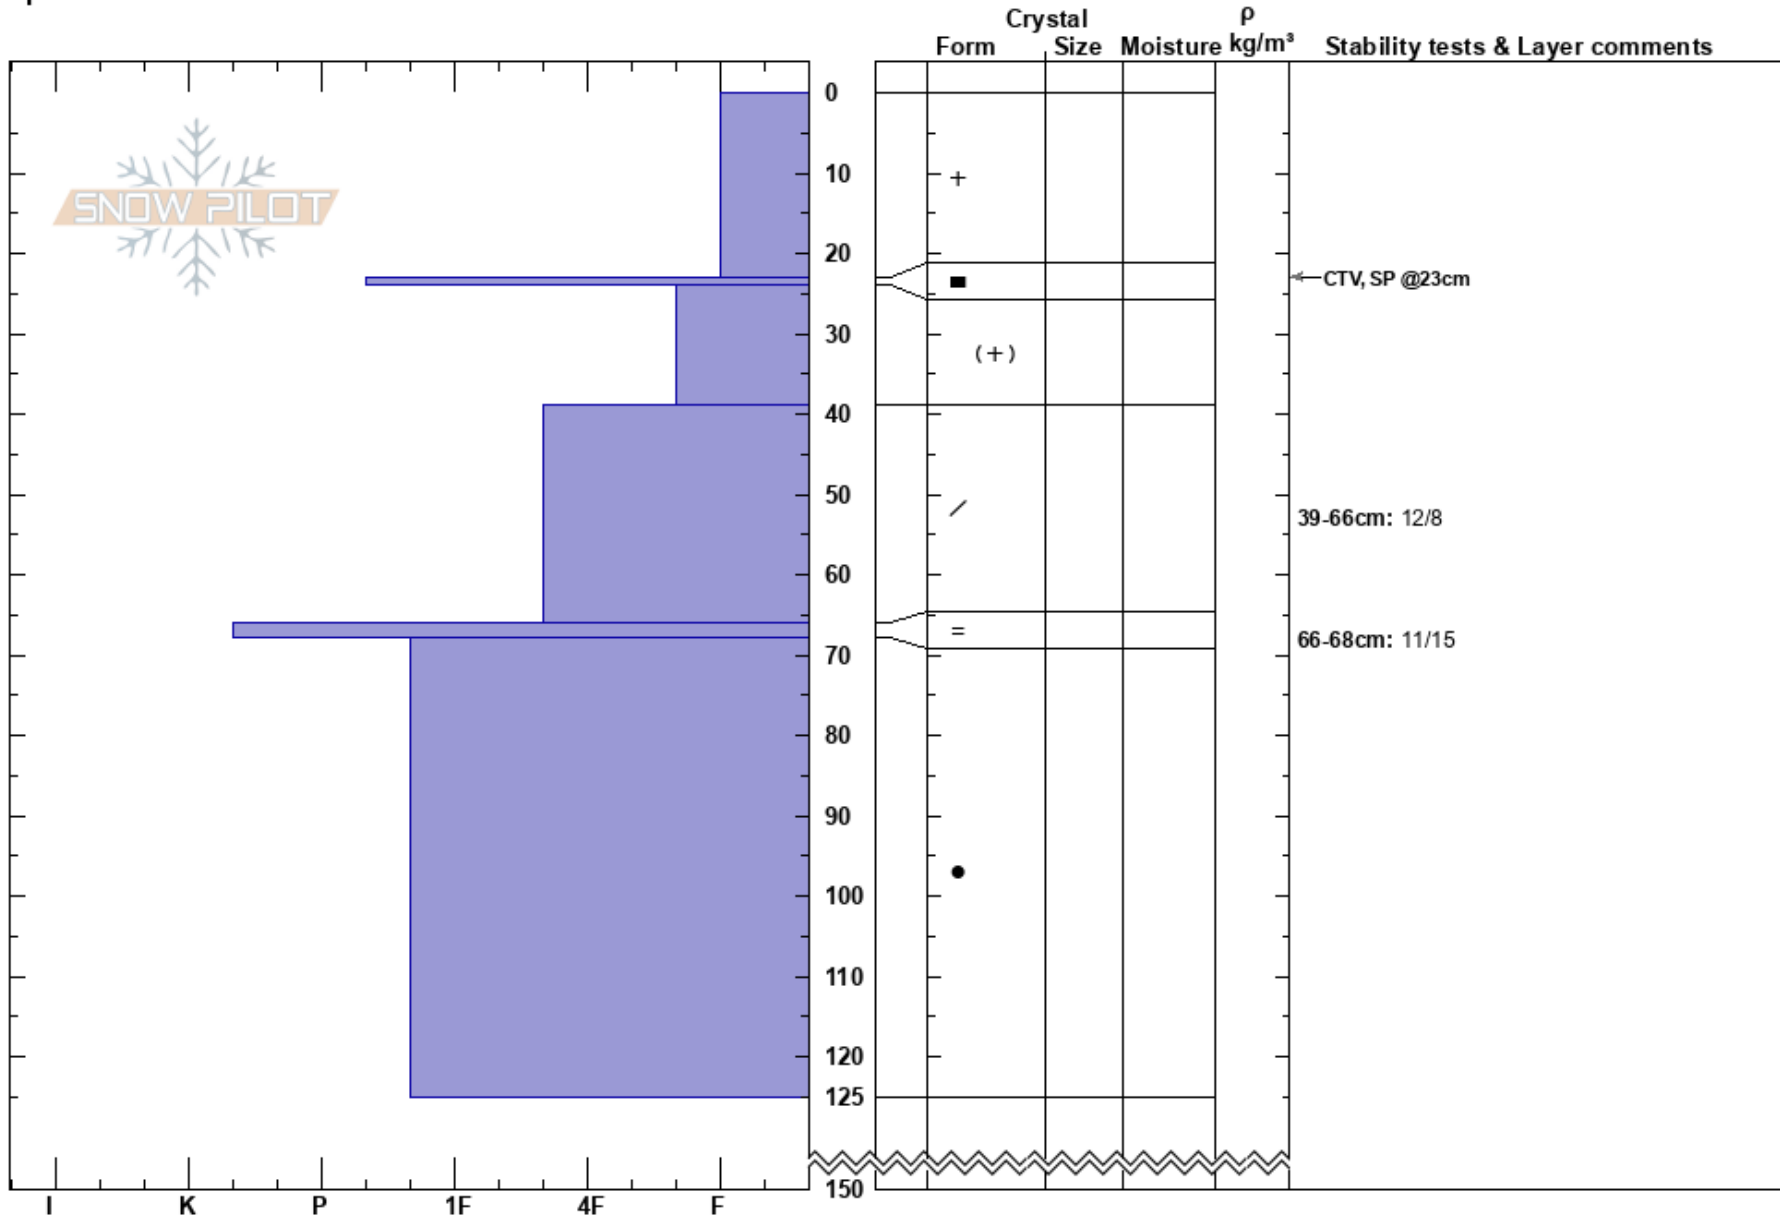

North Corner
 Payette National Forest
 ID
 Elevation: 7500 ft
 Aspect: N
 Specifics:

Martin Rood
 12/15/2024 - 2:00pm
 Co-ord:
 Slope Angle: 23°
 Wind Loading: previous

Stability:
 Air Temperature: 29°F
 Sky Cover: OVC
 Precipitation: S-1
 Wind: SW Light Breeze

HS:150
 Layer Notes:
 23-24cm: Problematic layer
 39-66cm: 12/8
 66-68cm: 11/15

Notes: