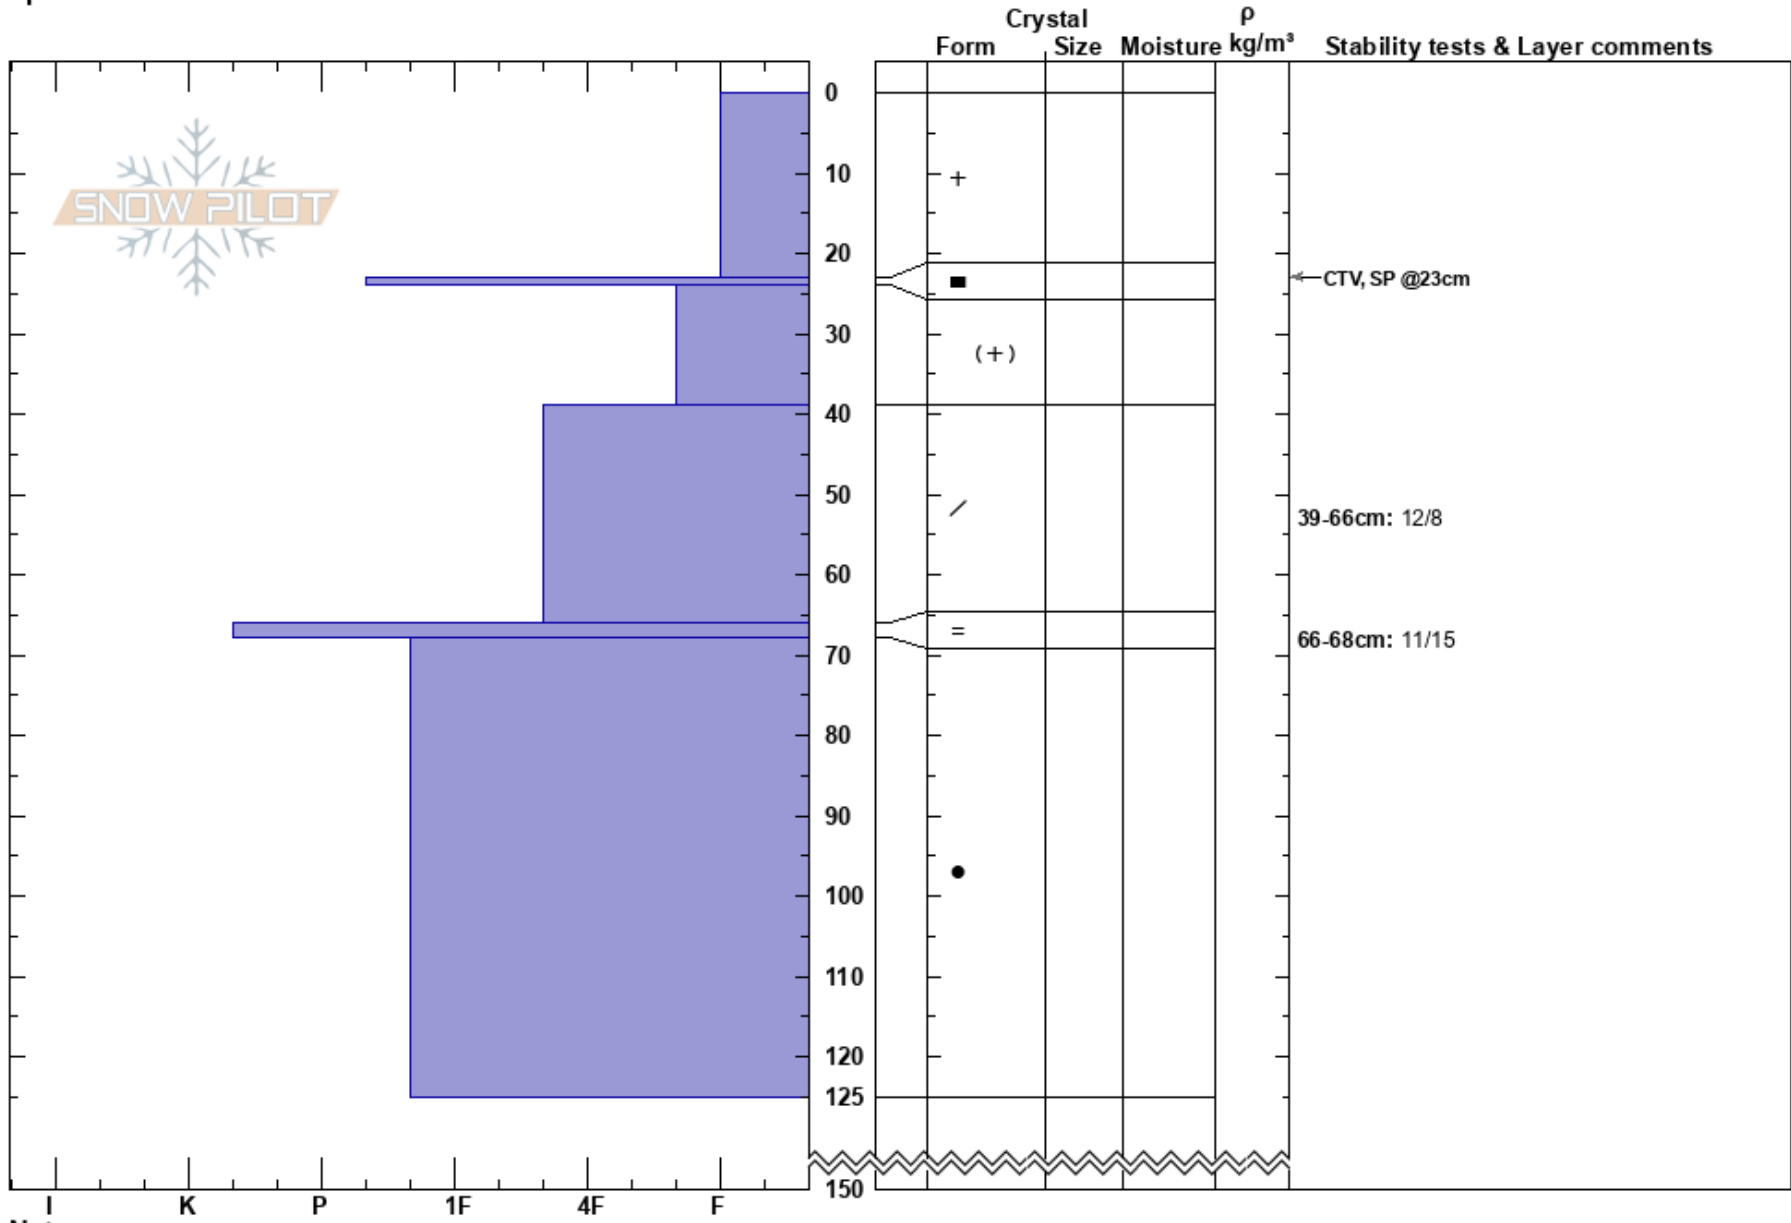

North Corner
 Payette National Forest
 ID
 Elevation: 7500 ft
 Aspect: N
 Specifics:

Martin Rood
 12/15/2024 - 2:00pm
 Co-ord:
 Slope Angle: 23°
 Wind Loading: previous

Stability:
 Air Temperature: 29°F
 Sky Cover: OVC
 Precipitation: S-1
 Wind: SW Light Breeze

HS:150
 Layer Notes:
 23-24cm: Problematic layer
 39-66cm: 12/8
 66-68cm: 11/15

Notes: