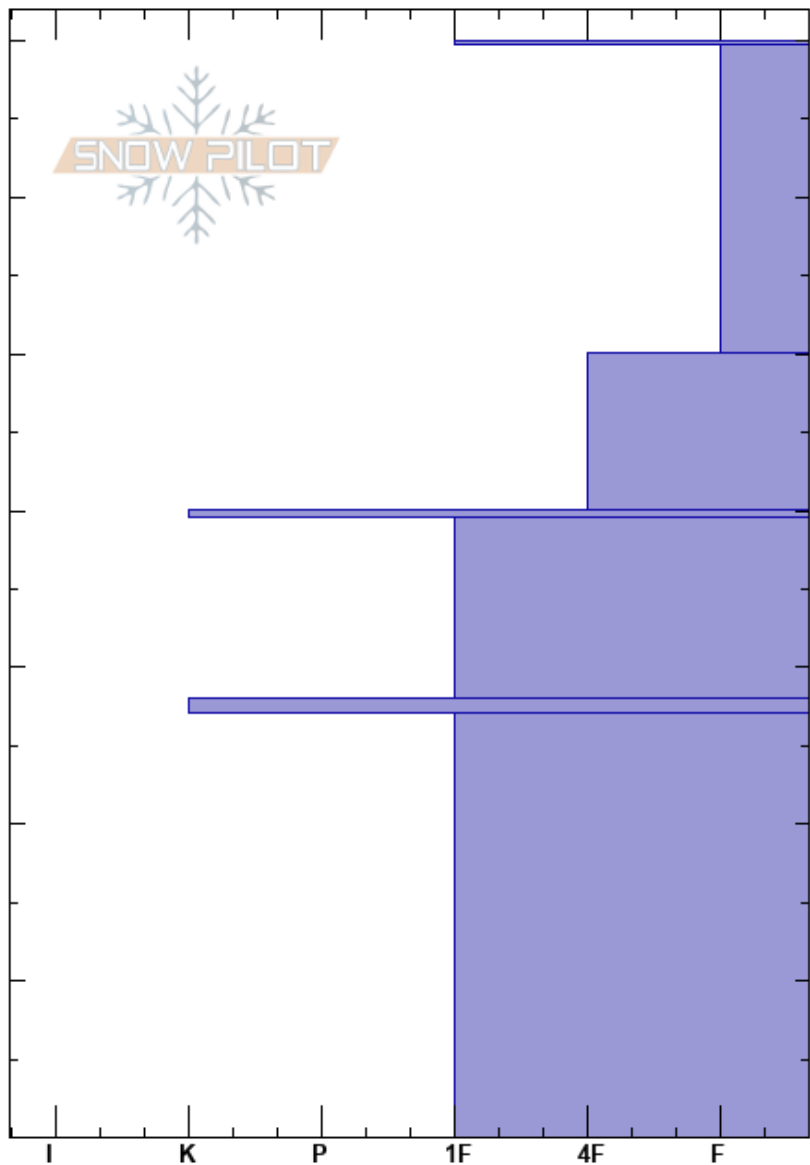

S Rim Yale Ck 2  
 Centennial Range  
 ID  
 Elevation: 8780 ft  
 Aspect: 120°  
 Specifics: We snowmobiled slope

Mark Staples  
 12/14/2024 - 2:30pm  
 Co-ord: 44.53485N, -111.45803W  
 Slope Angle: 10°  
 Wind Loading: no

Stability: Good  
 Air Temperature:  
 Sky Cover: OVC  
 Precipitation: S-1  
 Wind:

HS:70  
 Layer Notes:  
 69.7-50cm: Problematic layer

Crystal Form	Crystal Size	Moisture	$\rho$ kg/m <sup>3</sup>	Stability tests & Layer comments
=				
□	1			
□	2			
□	2			
□	1.5			
■				
□	3			