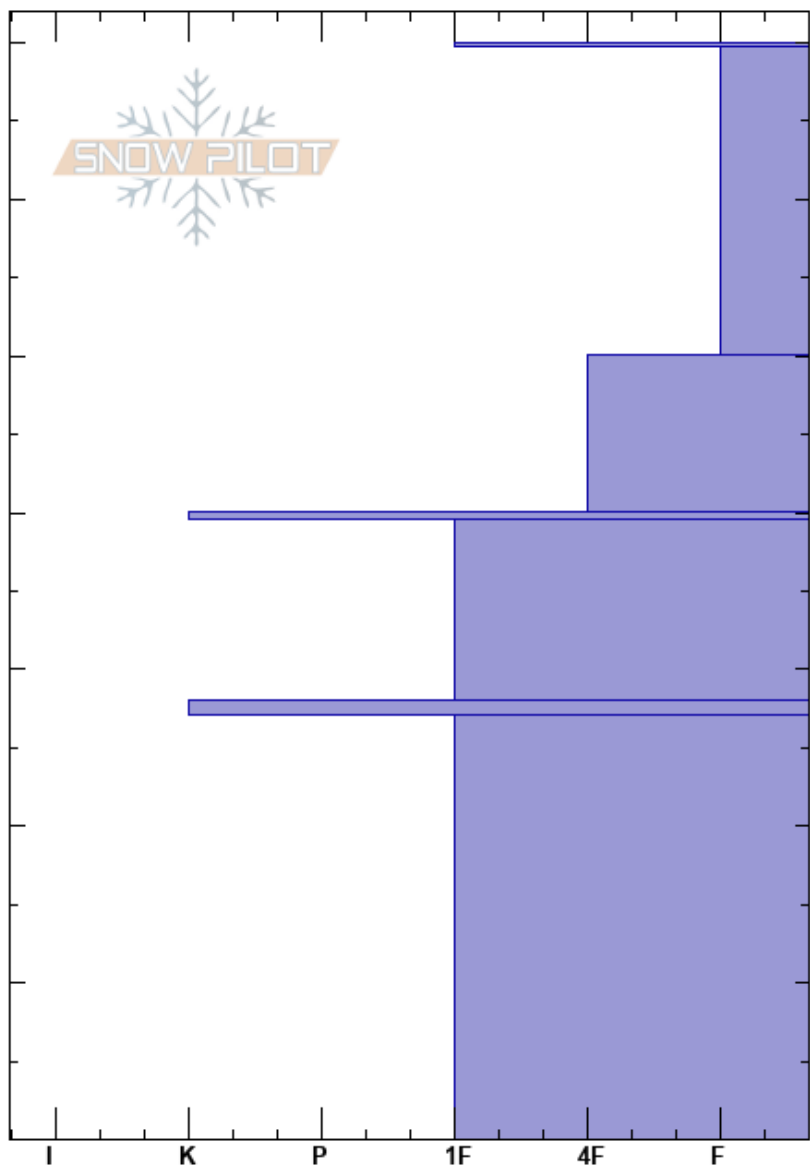

S Rim Yale Ck 2
 Centennial Range
 ID
 Elevation: 8780 ft
 Aspect: 120°
 Specifics: We snowmobiled slope

Mark Staples
 12/14/2024 - 2:30pm
 Co-ord: 44.53485N, -111.45803W
 Slope Angle: 10°
 Wind Loading: no

Stability: Good
 Air Temperature:
 Sky Cover: OVC
 Precipitation: S-1
 Wind:

HS:70
 Layer Notes:
 69.7-50cm: Problematic layer

Crystal Form	Crystal Size	Moisture	ρ kg/m ³	Stability tests & Layer comments
=				
□	1			
□	2			
□	2			
□	1.5			
■				
□	3			