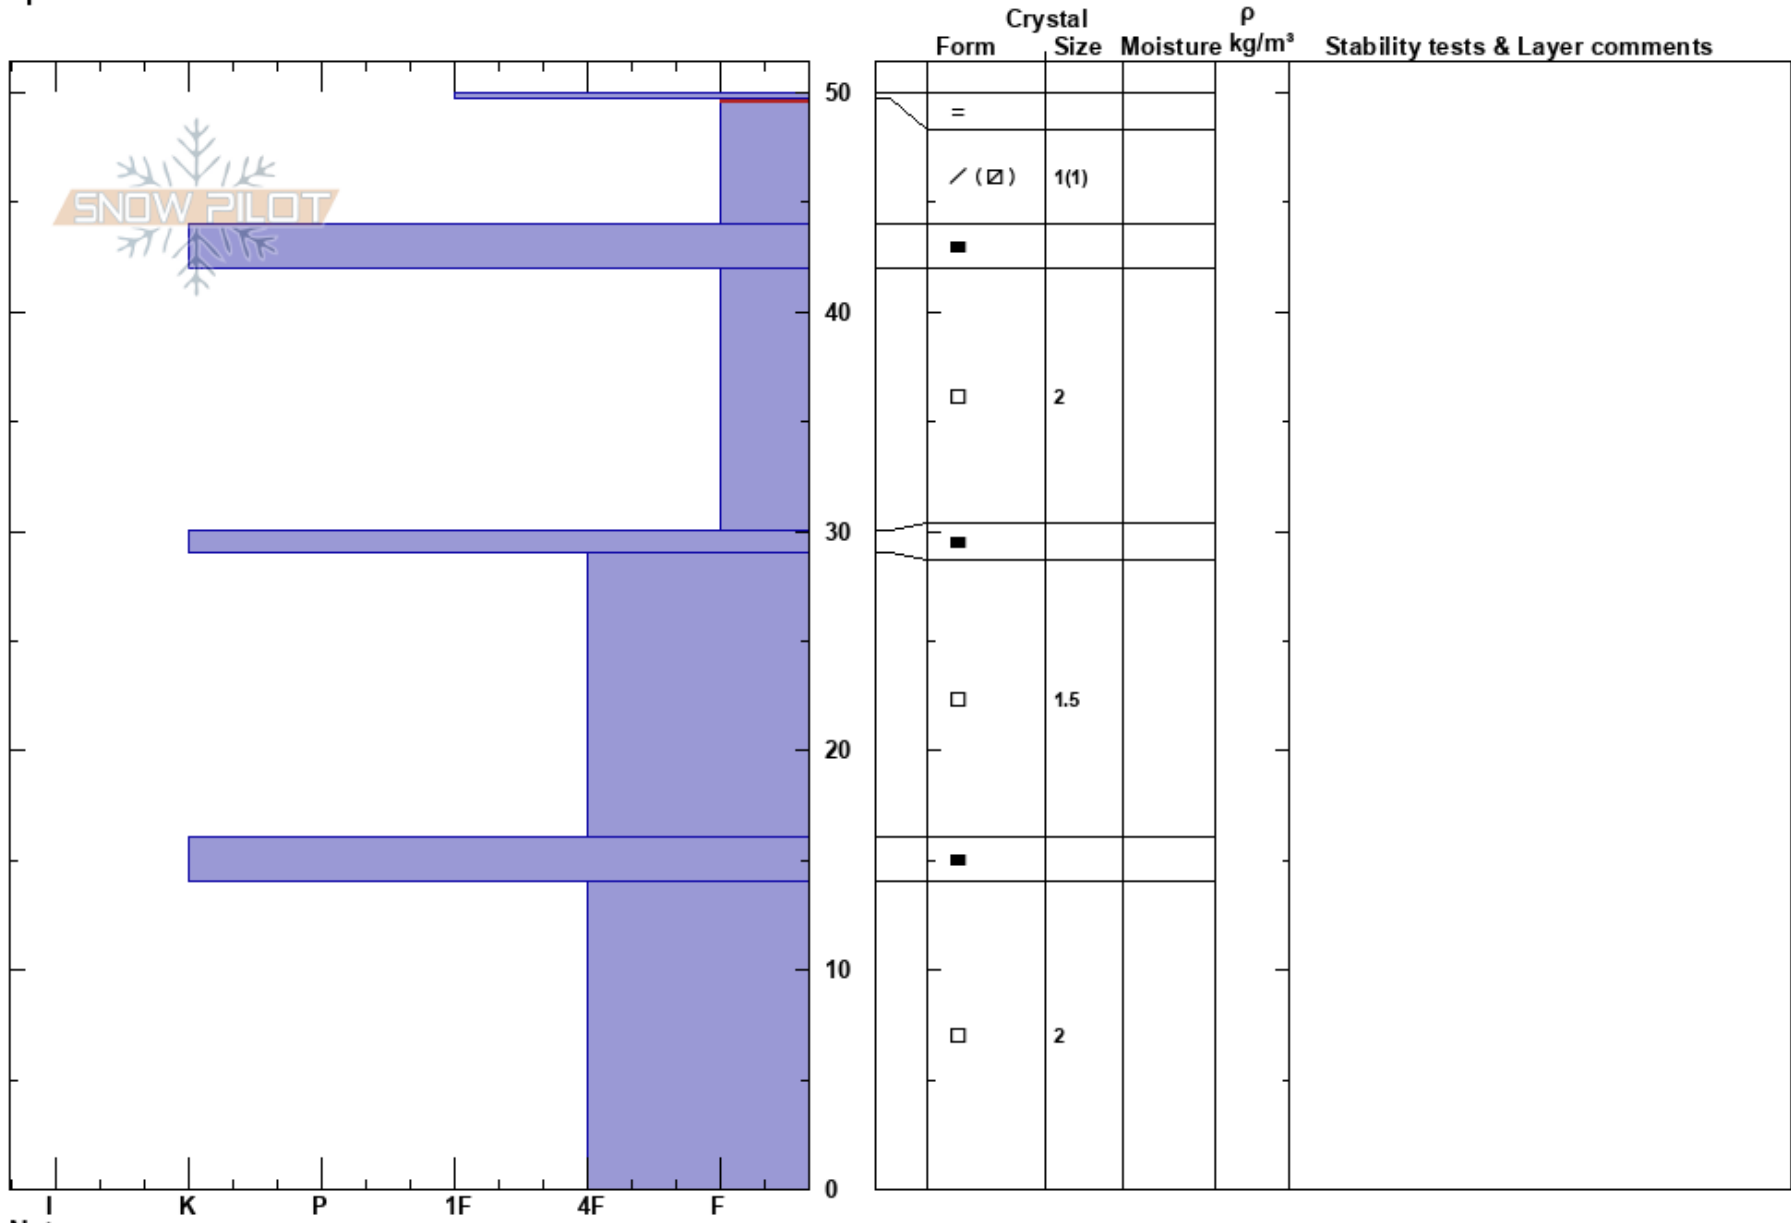

S Rim Yale Ck 1  
 Centennial Range  
 ID  
 Elevation: 8848 ft  
 Aspect: 174°  
 Specifics:

Mark Staples  
 12/14/2024 - 2:00pm  
 Co-ord: 44.53071N, -111.46031W  
 Slope Angle:  
 Wind Loading: no

Stability: Good  
 Air Temperature:  
 Sky Cover: OVC  
 Precipitation: S-1  
 Wind:

HS:50  
 Layer Notes:  
 49.7-44cm: Problematic layer

Notes: Typical south aspect combination of crust/facets throughout