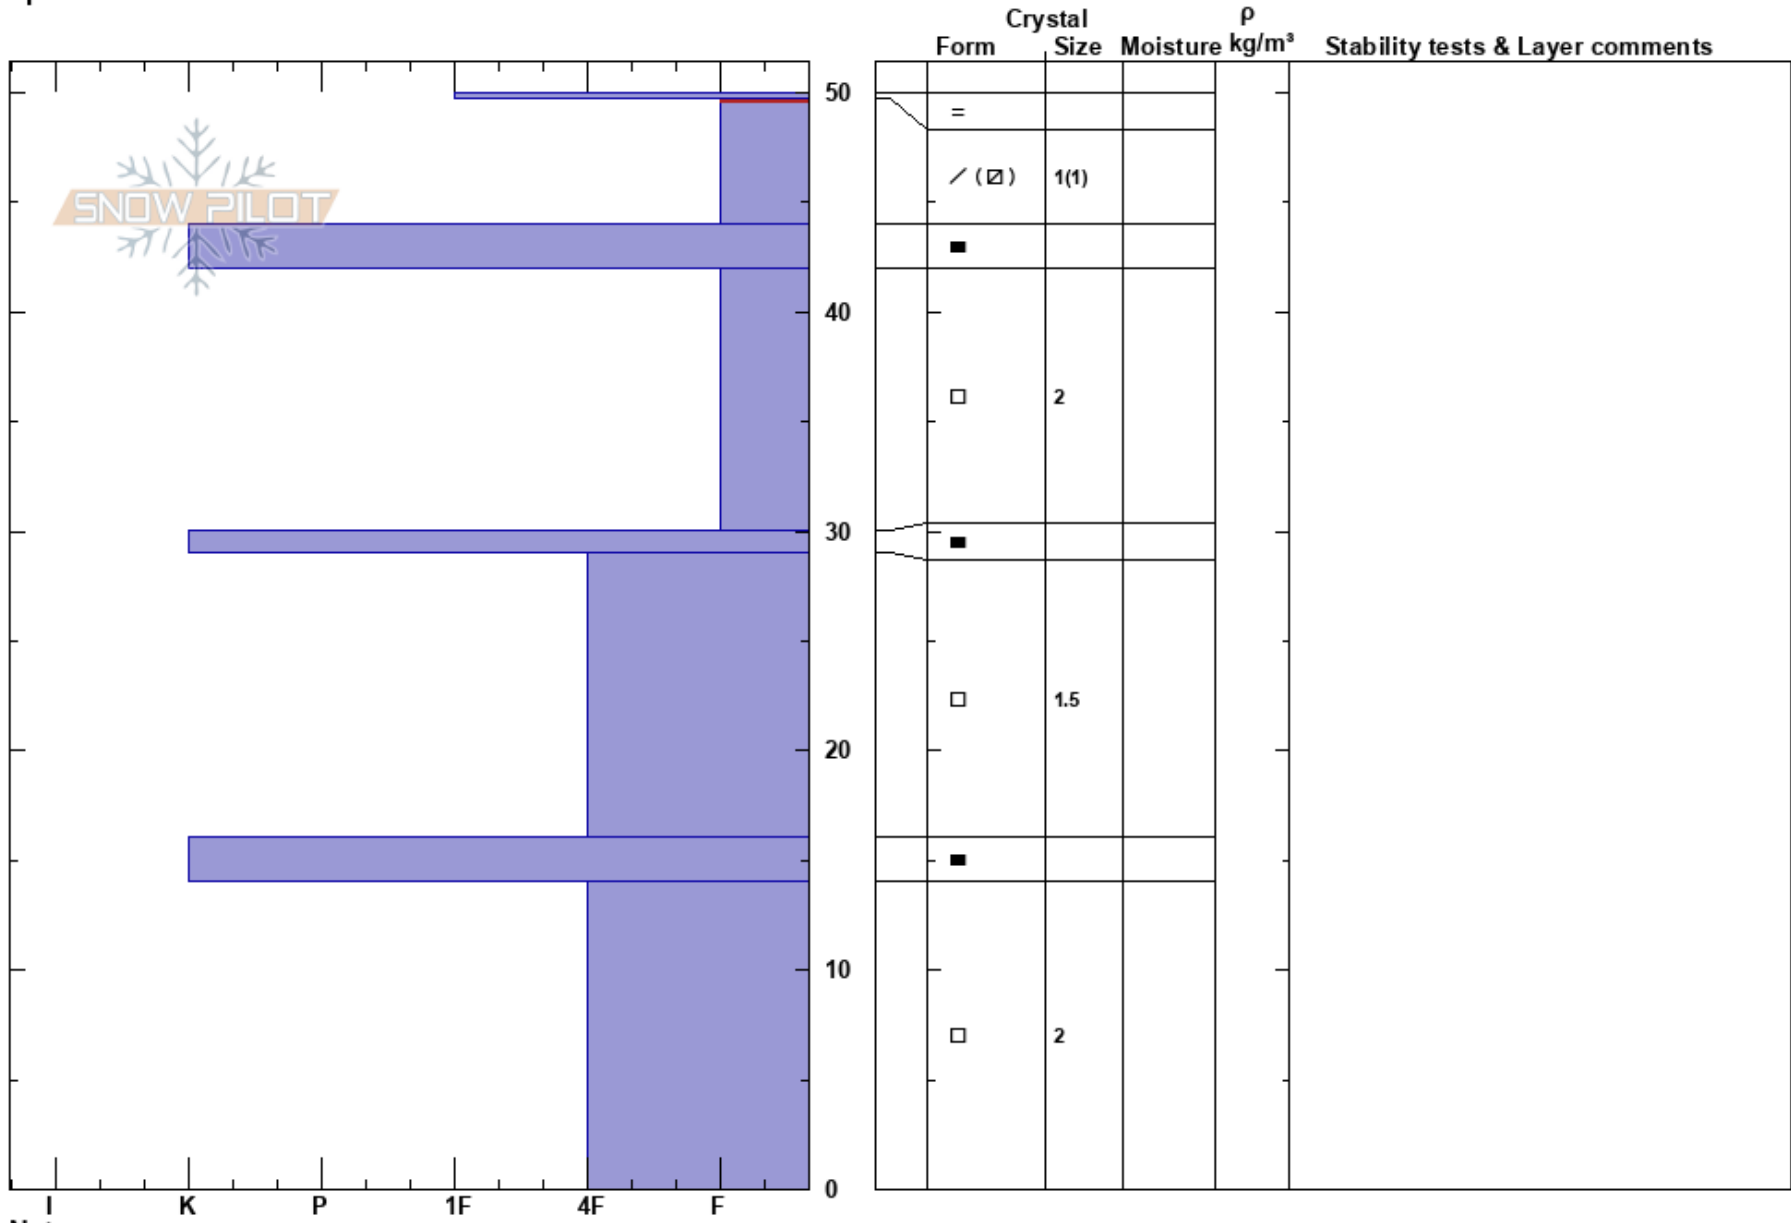

S Rim Yale Ck 1
 Centennial Range
 ID
 Elevation: 8848 ft
 Aspect: 174°
 Specifics:

Mark Staples
 12/14/2024 - 2:00pm
 Co-ord: 44.53071N, -111.46031W
 Slope Angle:
 Wind Loading: no

Stability: Good
 Air Temperature:
 Sky Cover: OVC
 Precipitation: S-1
 Wind:

HS:50
 Layer Notes:
 49.7-44cm: Problematic layer

Notes: Typical south aspect combination of crust/facets throughout