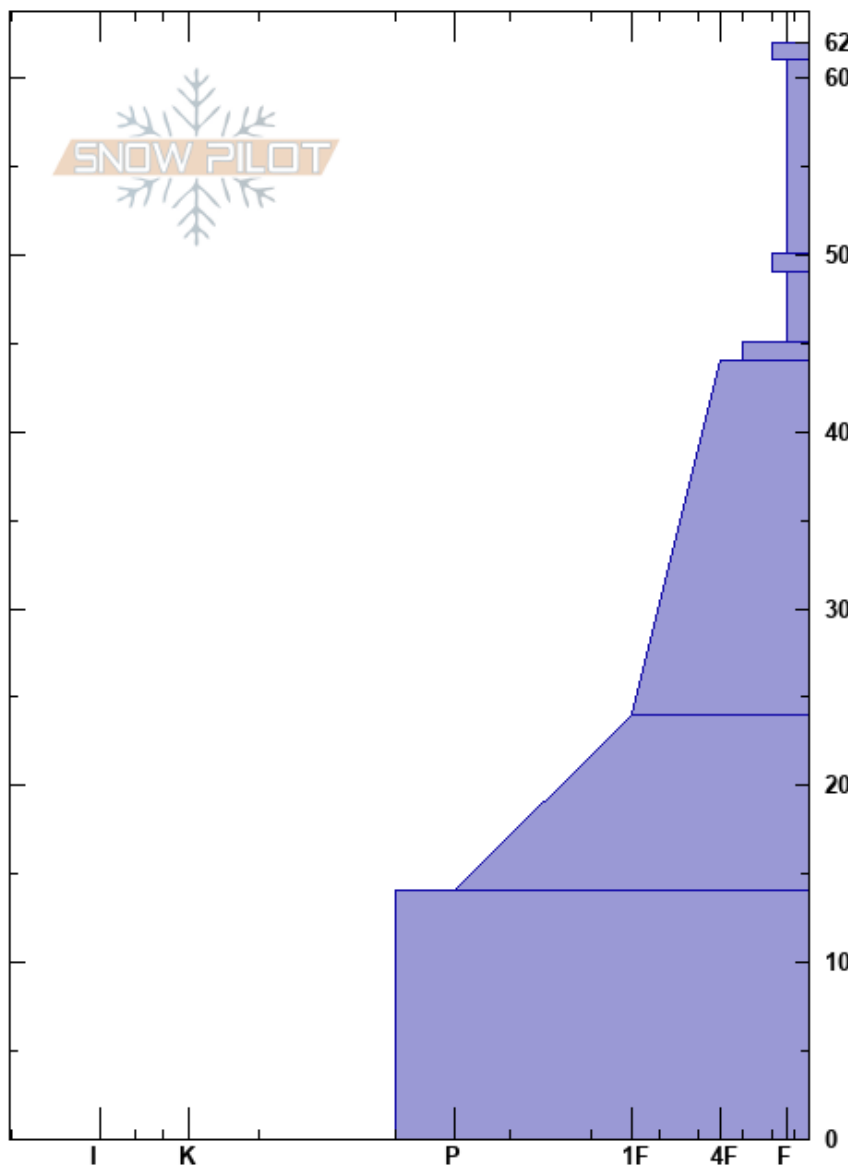

Little Buck Mtn
North Cascades, East
WA

Hirshberg Josh
12/14/2024 - 12:45pm
Co-ord: 11U 283334W 5363593N
Slope Angle: 10°
Wind Loading: previous

Stability:
Air Temperature: -5°C
Sky Cover: X
Precipitation: S-1
Wind: SE Light Breeze

HS:62
PF:25
62-61cm: freezing fog crust
61-50cm: HN24
50-49cm: Eroding 12/13? crust
49-45cm: Problematic layer
45-44cm: eroding crust

Elevation: 5330 ft
Aspect: 10°
Specifics:

Crystal Form	Crystal Size	Moisture	ρ kg/m ³	Stability tests & Layer comments
+ (O)		D		62-61cm: freezing fog crust
+		D		61-50cm: HN24
⊙(□)		D		50-49cm: Eroding 12/13? crust
⊠	1.5	D		
⊙(□)		D		45-44cm: eroding crust
		D		
		D		
		D		