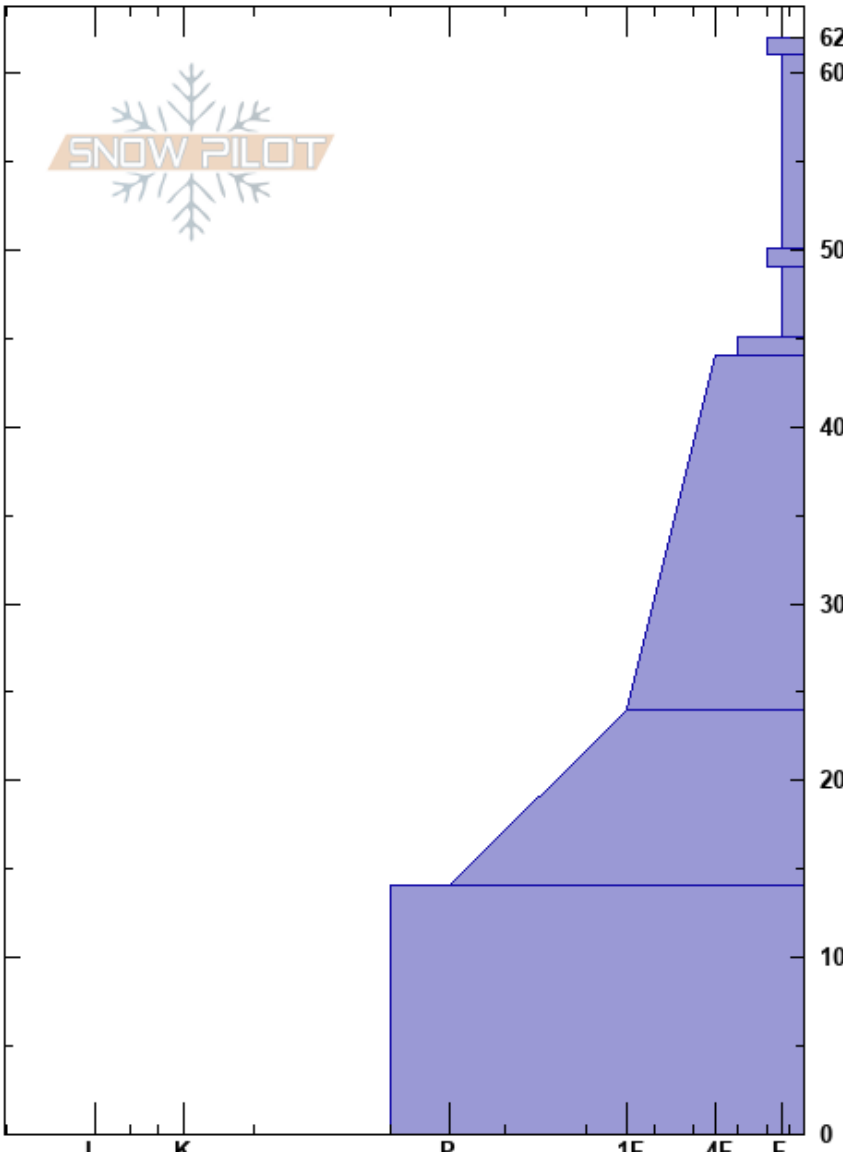

Little Buck Mtn
 North Cascades, East
 WA
Elevation: 5330 ft
Aspect: 10°
Specifics:

Hirshberg Josh
 12/14/2024 - 12:45pm
Co-ord: 11U 283334W 5363593N
Slope Angle: 10°
Wind Loading: previous

Stability:
Air Temperature: -5°C
Sky Cover: X
Precipitation: S-1
Wind: SE Light Breeze

HS:62
PF:25
Layer Notes:
 62-61cm: freezing fog crust
 61-50cm: HN24
 50-49cm: Eroding 12/13? crust
 49-45cm: Problematic layer
 45-44cm: eroding crust

Crystal Form	Crystal Size	Moisture	ρ kg/m ³	Stability tests & Layer comments
+ (O)		D		62-61cm: freezing fog crust
+		D		61-50cm: HN24
⊙(□)		D		50-49cm: Eroding 12/13? crust
⊠	1.5	D		
⊙(□)		D		45-44cm: eroding crust
		D		
		D		
		D		