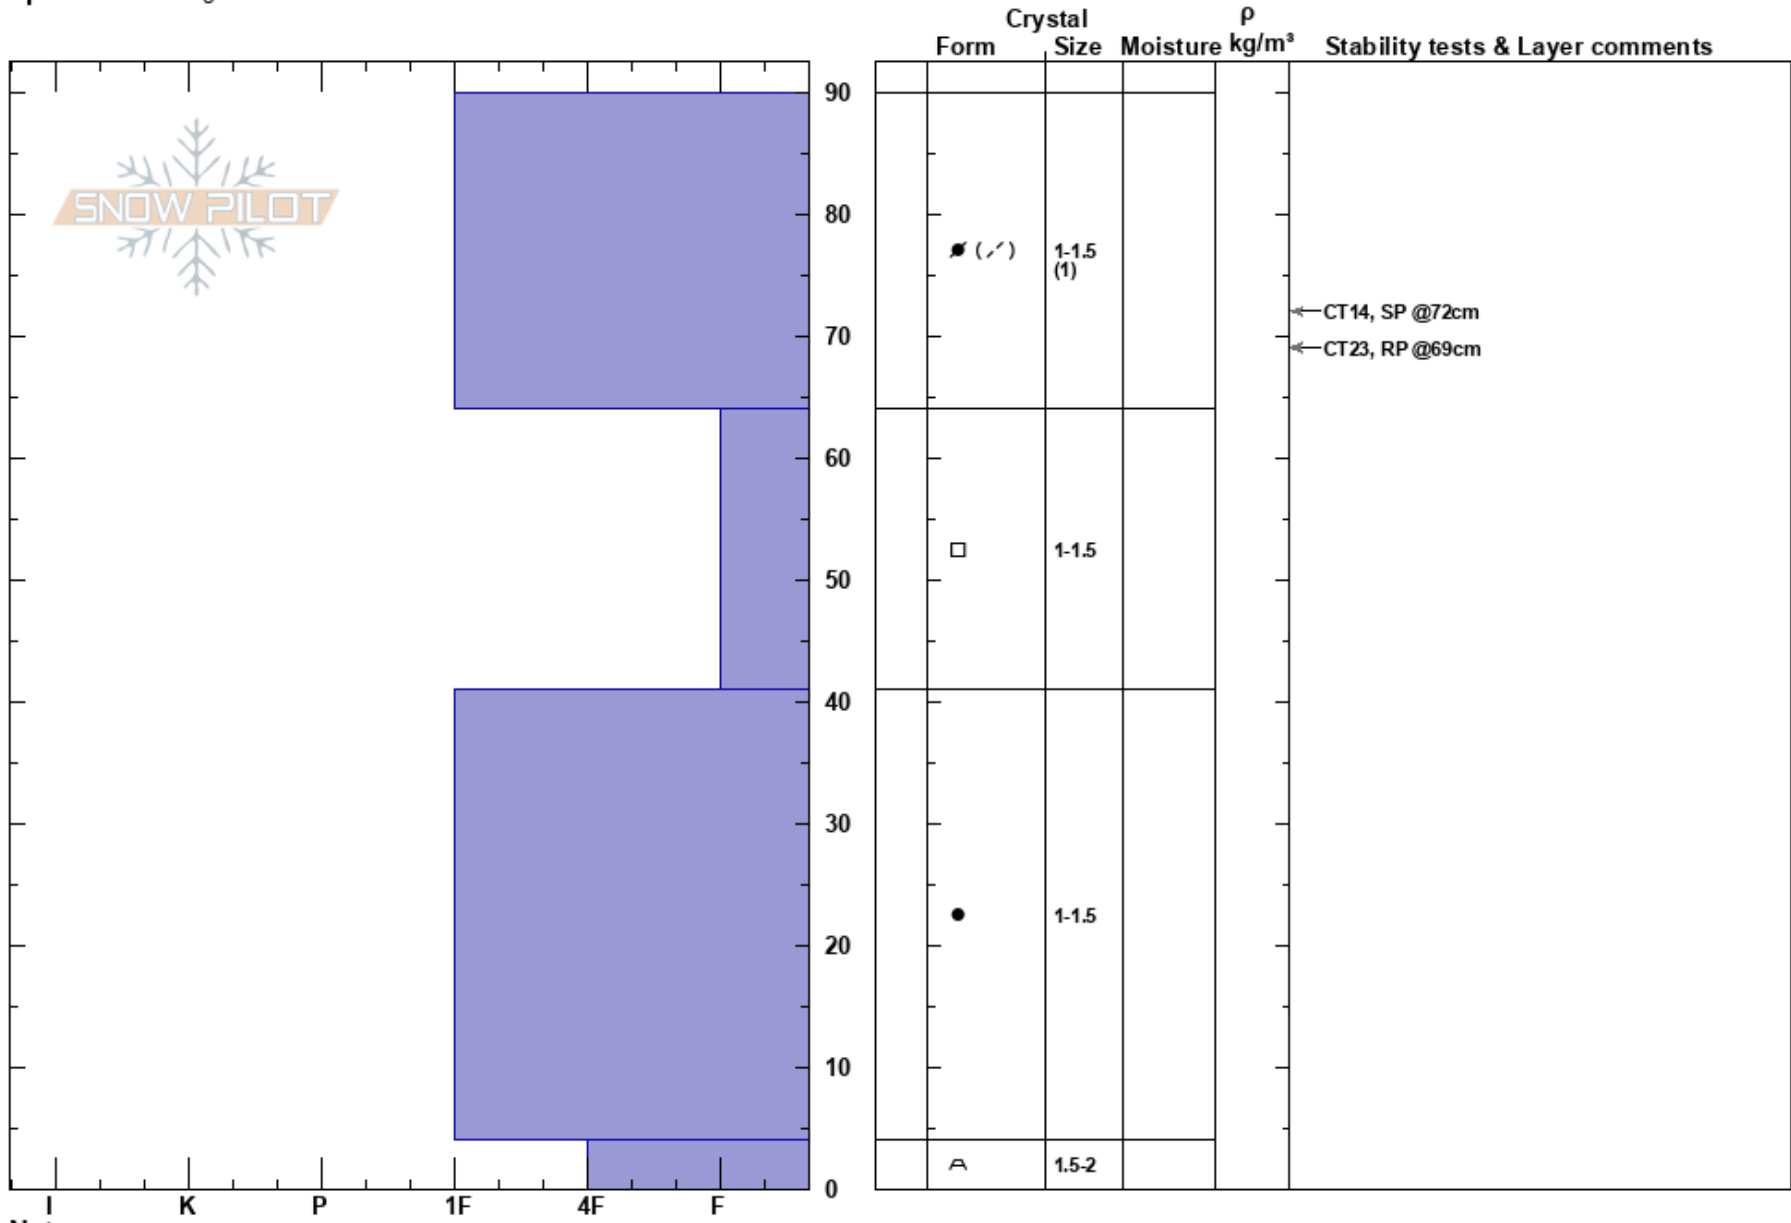

Lower Half Dwarf  
 Tenmile Range  
 CO  
**Elevation:** 11706 ft  
**Aspect:** 35°  
**Specifics:** Pit dug in a Ski Area

Spencer Roth  
 12/14/2024 - 1:20pm  
**Co-ord:**  
**Slope Angle:** 28°  
**Wind Loading:** previous

**Stability:**  
**Air Temperature:** -2°C  
**Sky Cover:** FEW  
**Precipitation:** NO  
**Wind:** NW Light Breeze

**HS:**90  
**PF:**46 64-41cm:Problematic layer

Notes: