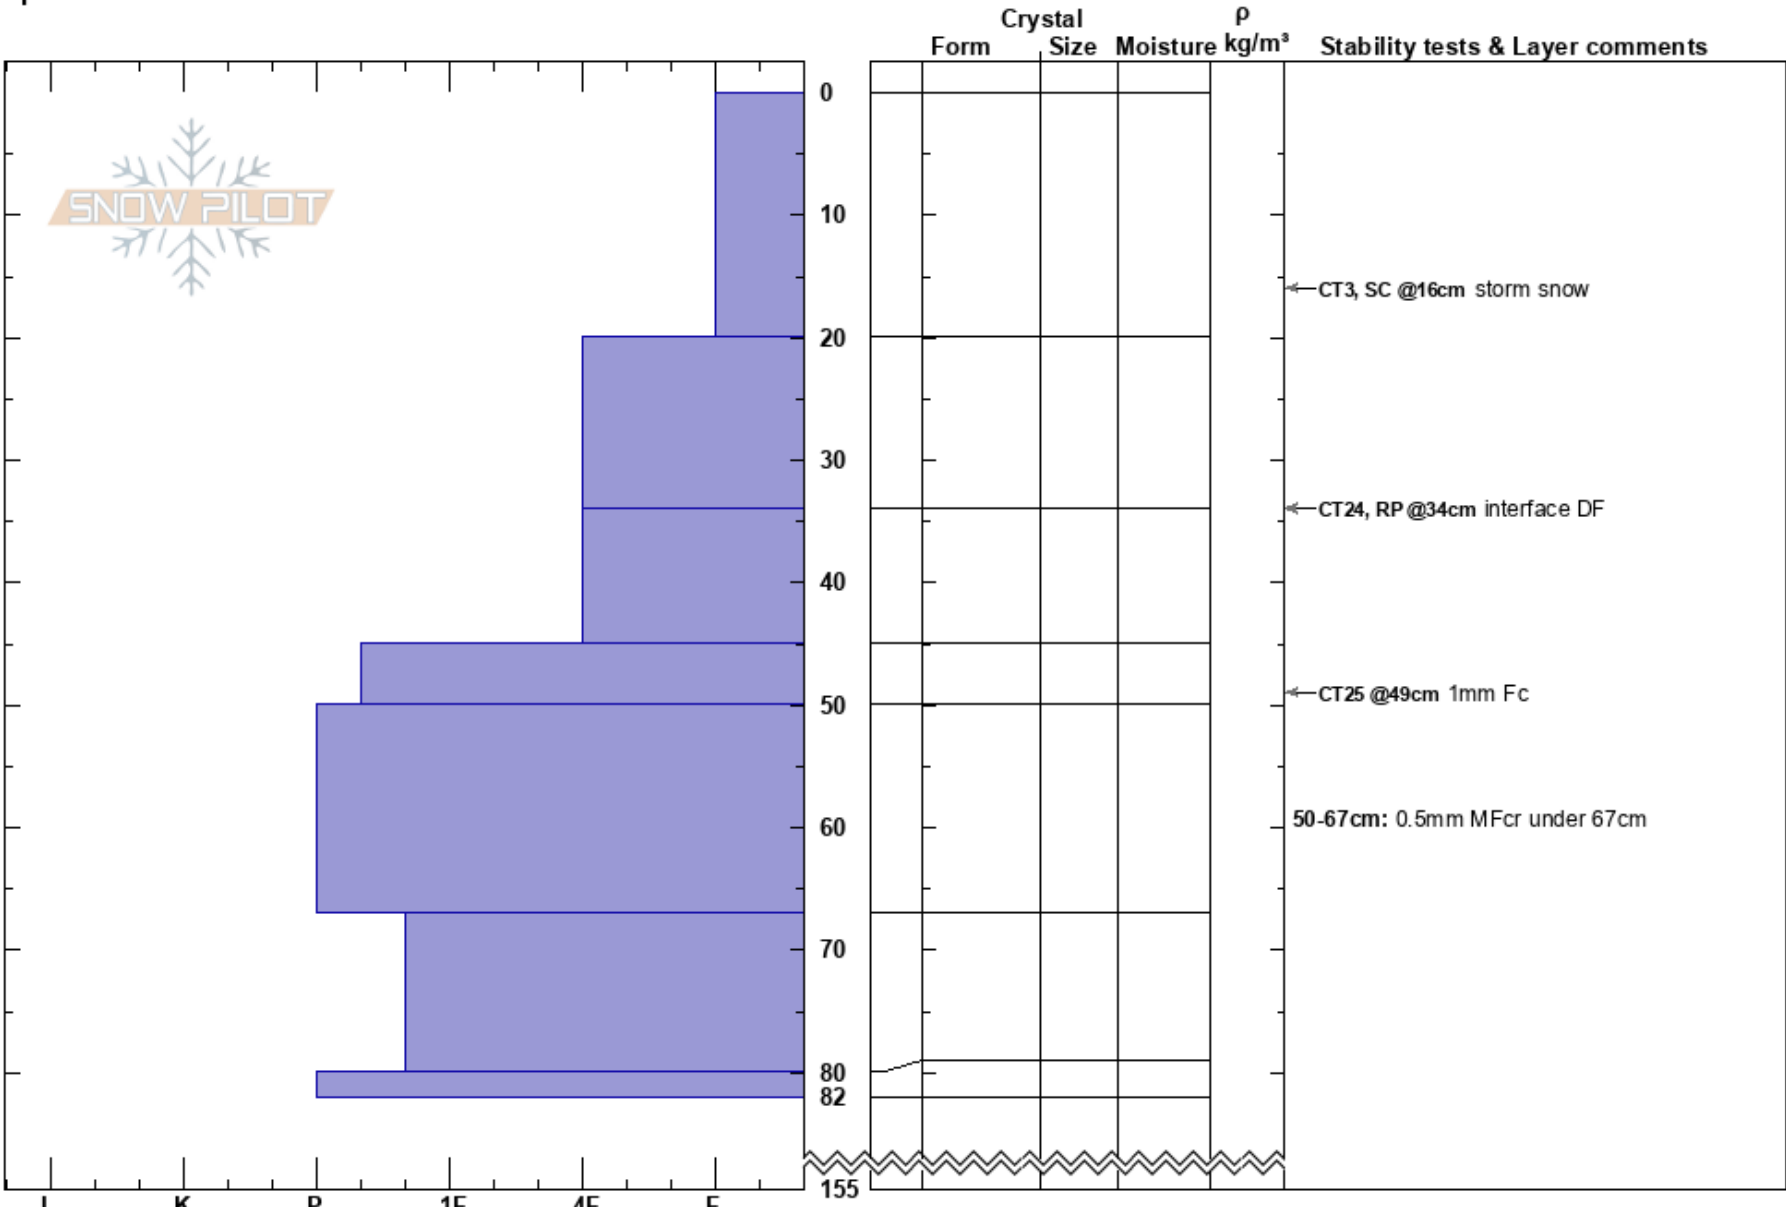

showtime R  
 Monashee  
 BC  
 Elevation: 2015 m  
 Aspect: SE  
 Specifics:

Mustang Powder  
 14/12/2024 - 10:00  
 Co-ord: 51.19879N, -118.75557W  
 Slope Angle: 30°  
 Wind Loading:

Stability:  
 Air Temperature:  
 Sky Cover: OVC  
 Precipitation: S-1  
 Wind: Light Breeze

HS:155  
 Layer Notes:  
 50-67cm: 0.5mm MFcr under 67cm

Notes: