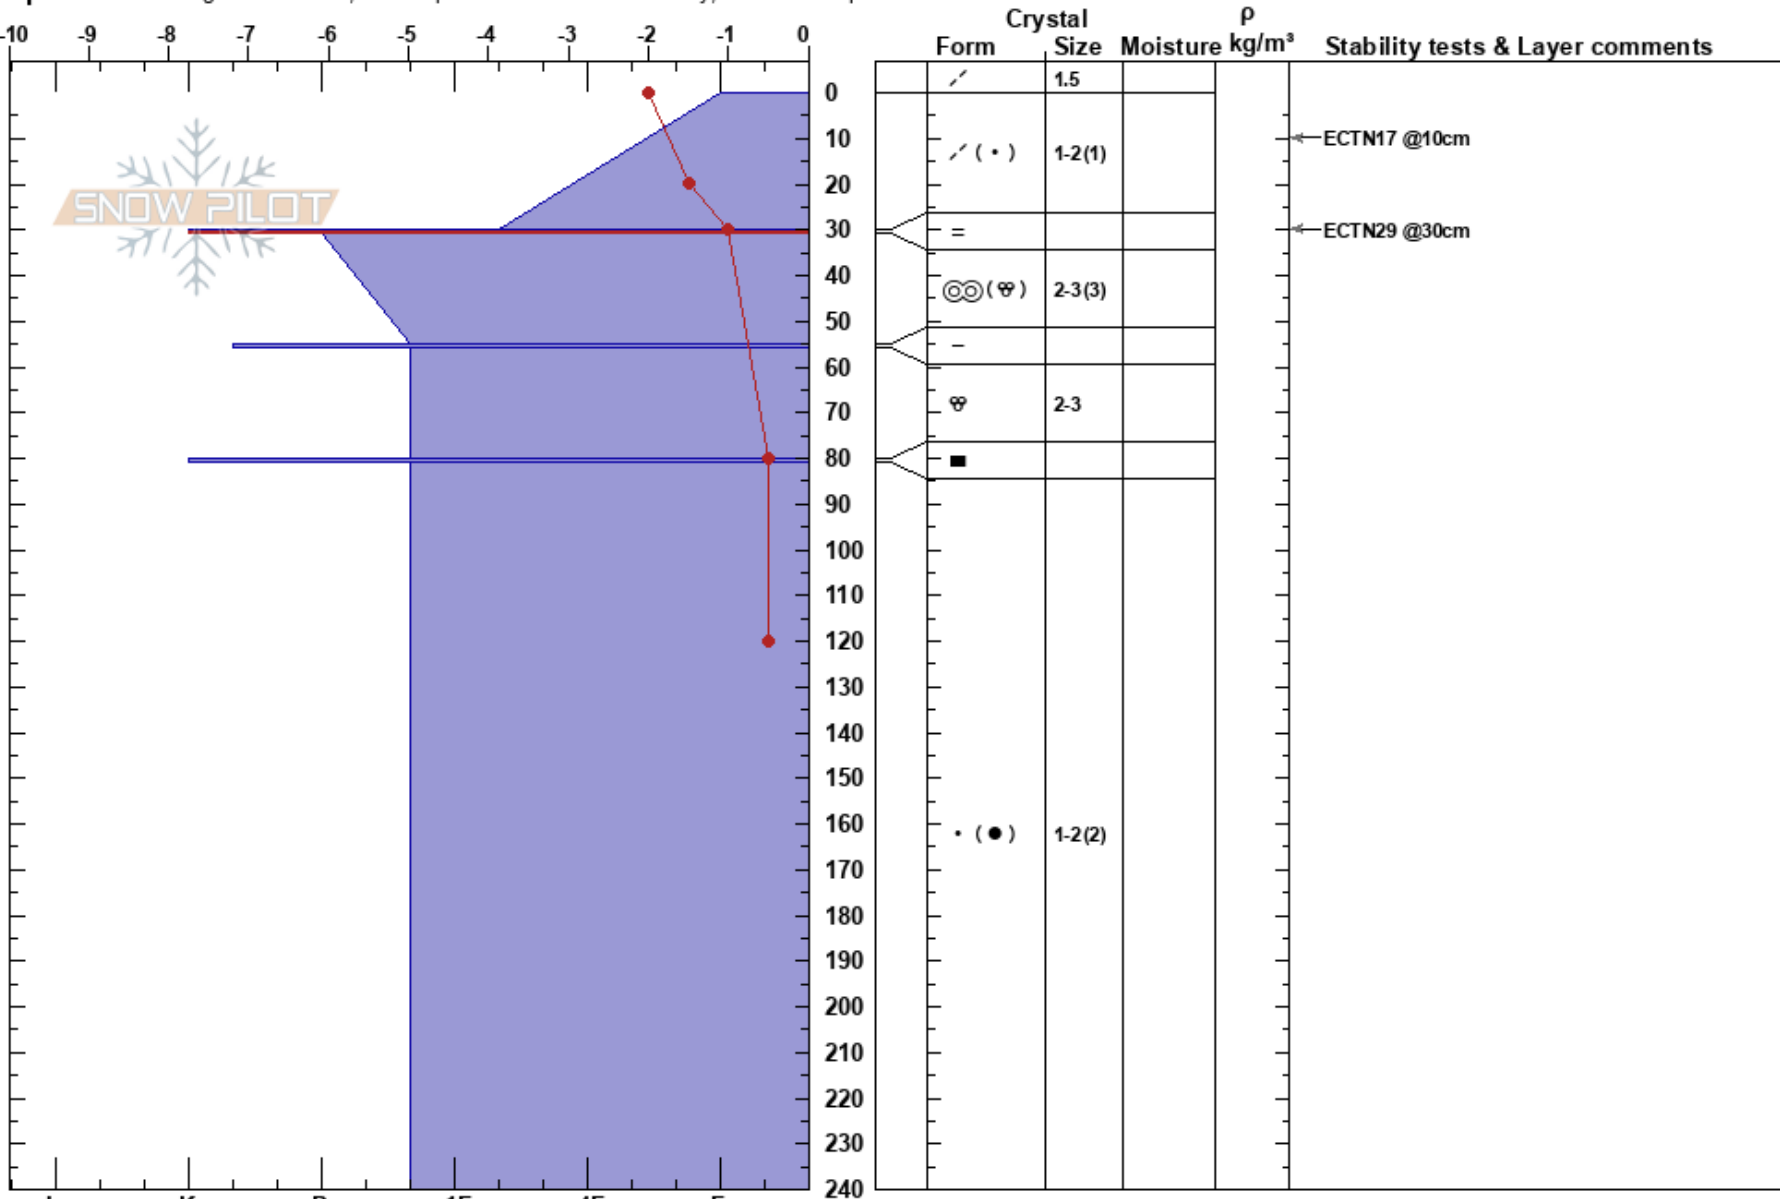

Silver Bowl
 Mt. Hood
 OR
 Elevation: 6925 ft
 Aspect: NE

Dan Lockwood
 12/11/2024 - 11:00am
 Co-ord:
 Slope Angle: 34°
 Wind Loading: previous

Stability:
 Air Temperature: 0°C
 Sky Cover: OVC
 Precipitation: NO
 Wind: SW Calm

HS:240
 PF:24 30-31cm:Problematic layer

Specifics: Pit dug in a Ski Area; Pit is representative of backcountry; We skied slope

Notes: