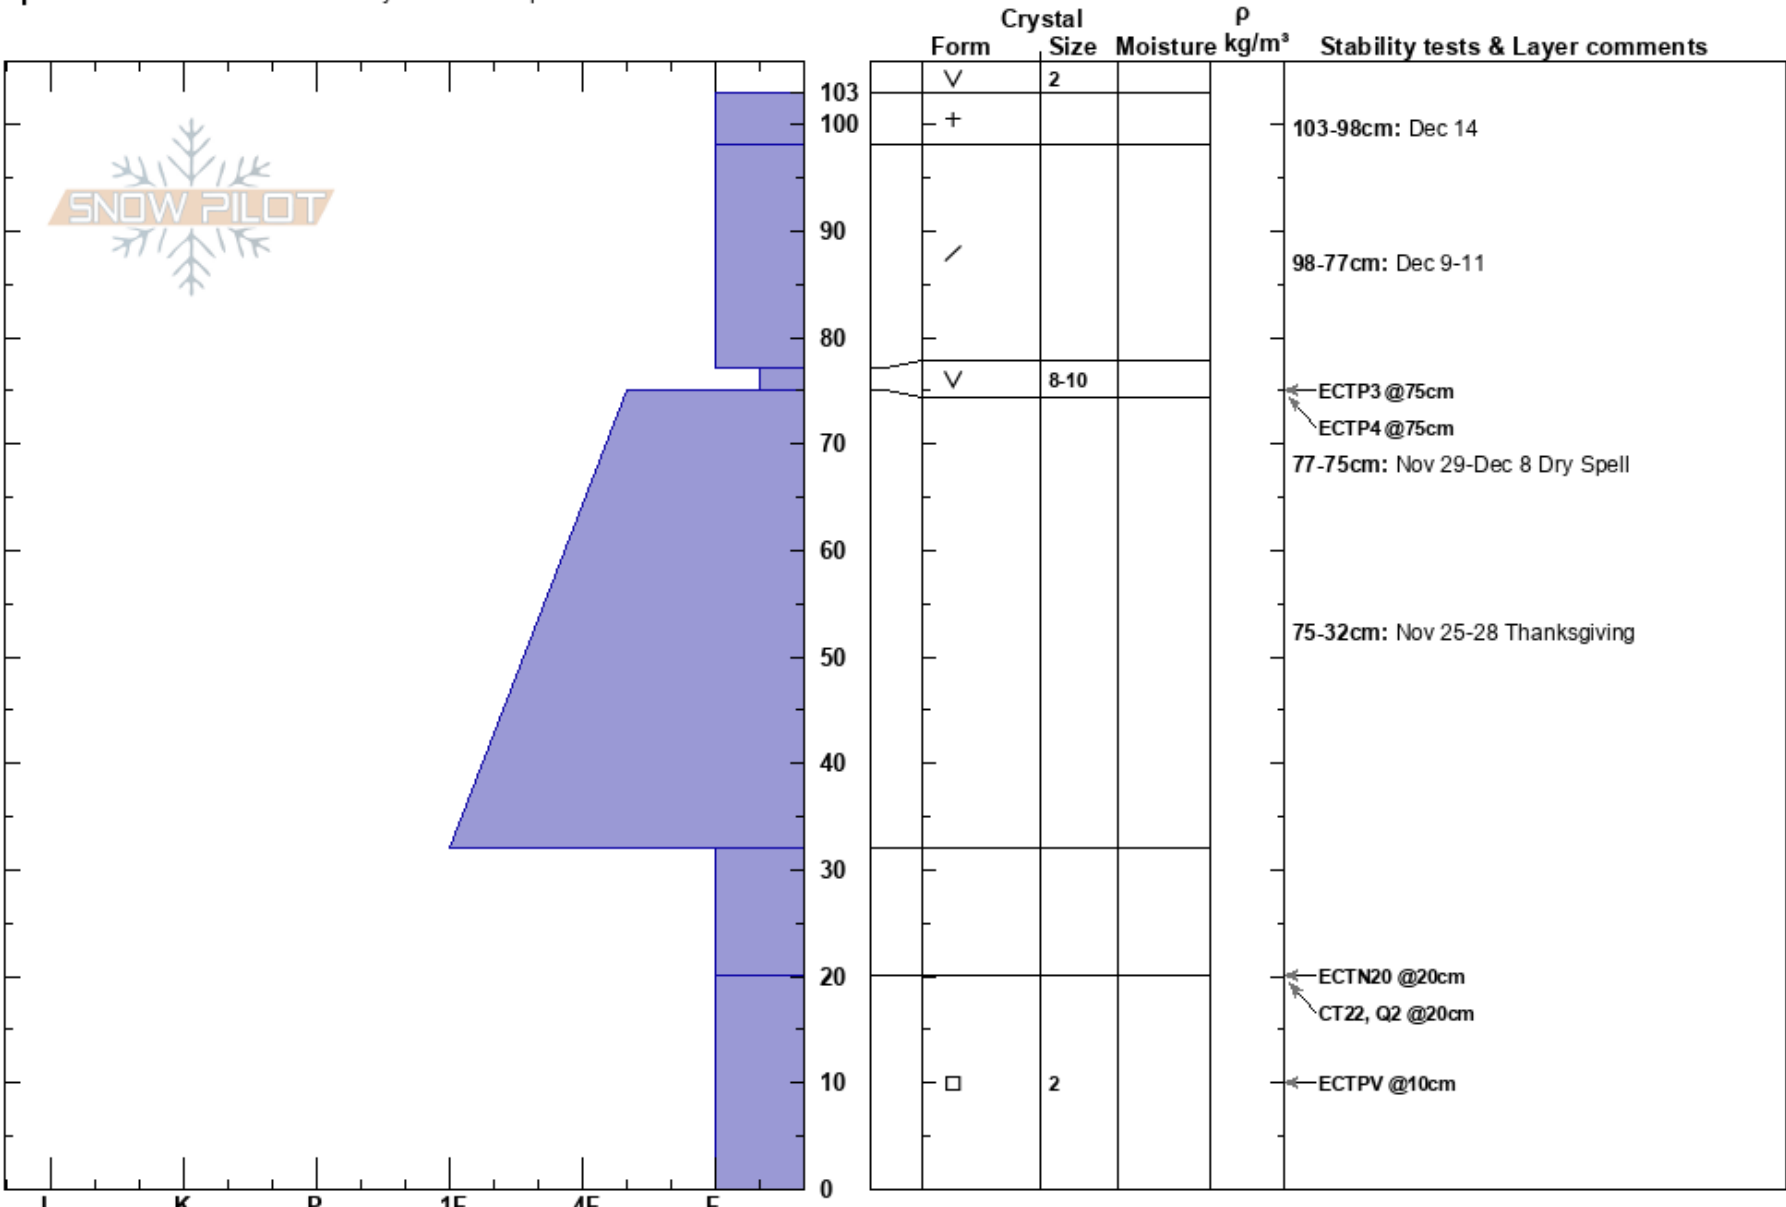

Top of Diamond Face Brian Gardel
 Park Range 12/14/2024 - 11:00am
 CO
Elevation: 9650 ft
Aspect: NE
Specifics: Recent avalanche activity on similar slopes

Stability: Poor
Air Temperature: -8°C
Sky Cover: CLR
Precipitation: NO
Wind: Calm

HS:103
PF:45
PS:20
Layer Notes:
 103-98cm: Dec 14
 98-77cm: Dec 9-11
 77-75cm: Nov 29-Dec 8 Dry Spell
 75-32cm: Nov 25-28 Thanksgiving
 20-0cm: Problematic layer

Notes: