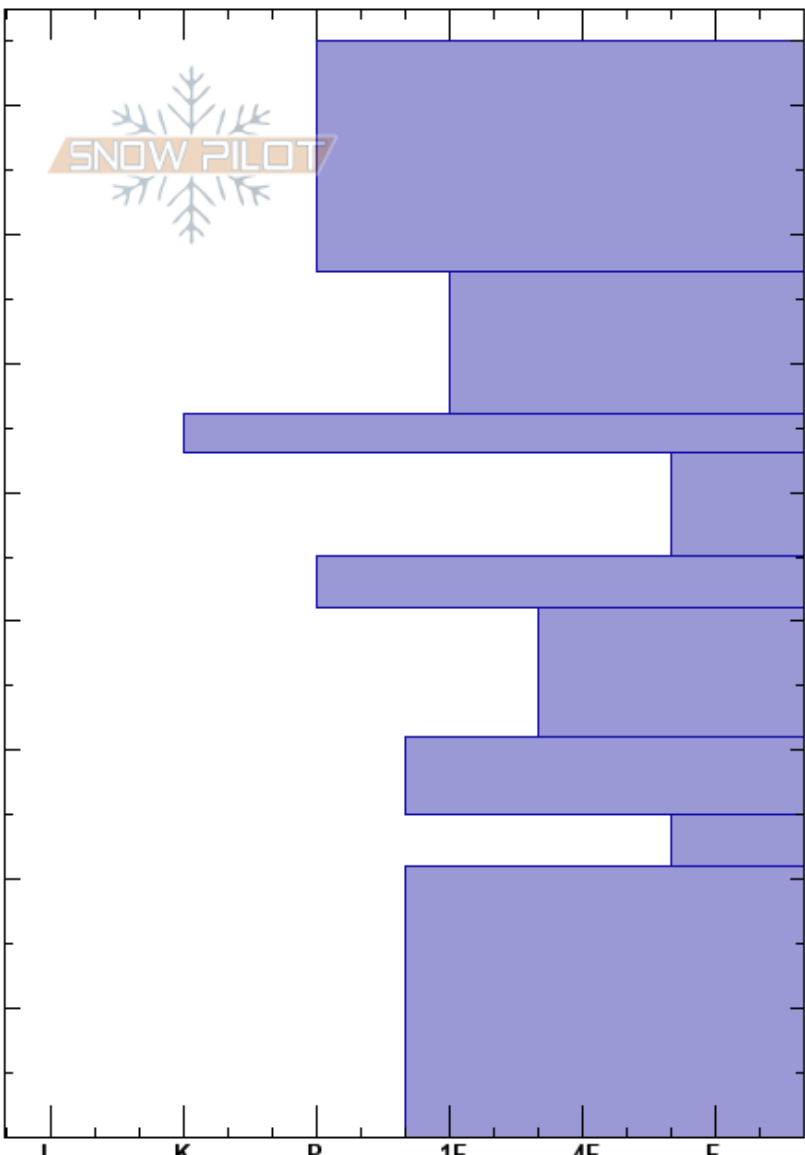

Saddle - Skyline  
 Bridger Range  
 MT  
 Elevation: 9072 ft  
 Aspect: 74°  
 Specifics:

Haylee Darby  
 12/14/2024 - 11:15am  
 Co-ord: 45.79359N, -110.93564W  
 Slope Angle: 32°  
 Wind Loading: previous

Stability:  
 Air Temperature: 0°C  
 Sky Cover: BKN  
 Precipitation: NO  
 Wind: W Moderate

Layer Notes:

HS:85  
 PF:30  
 PS:1

Crystal Form	Crystal Size	Moisture	$\rho$ kg/m <sup>3</sup>	Stability tests & Layer comments
•				
•	0.3			
⊙⊙				← ECTP13 @53cm
⊖	1-2			
•	0.5			
⊖	1			
⊖	1			
⊖	2			
⊖	2-3			