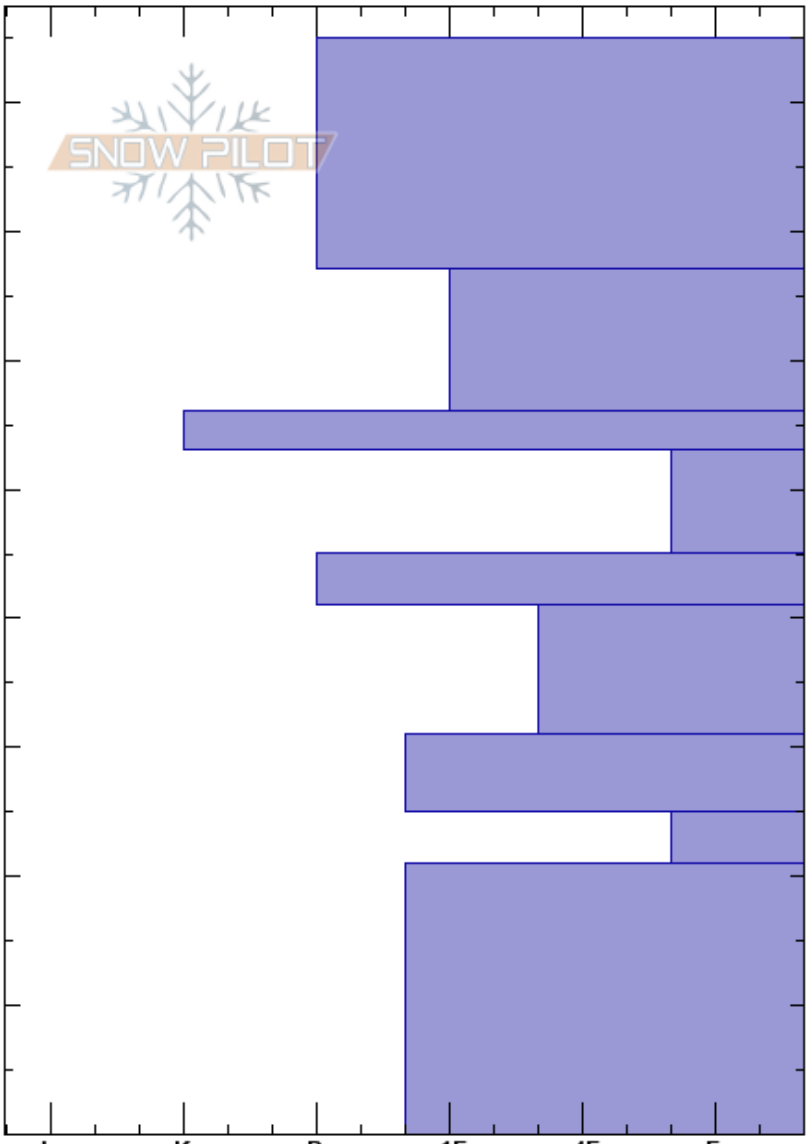

Saddle - Skyline
 Bridger Range
 MT
 Elevation: 9072 ft
 Aspect: 74°
 Specifics:

Haylee Darby
 12/14/2024 - 11:15am
 Co-ord: 45.79359N, -110.93564W
 Slope Angle: 32°
 Wind Loading: previous

Stability:
 Air Temperature: 0°C
 Sky Cover: BKN
 Precipitation: NO
 Wind: W Moderate

Layer Notes:

HS:85
 PF:30
 PS:1

Crystal Form	Crystal Size	Moisture	ρ kg/m ³	Stability tests & Layer comments
•				
•	0.3			
⊙⊙				← ECTP13 @53cm
⊖	1-2			
•	0.5			
⊖	1			
⊖	1			
⊖	2			
⊖	2-3			

Notes: