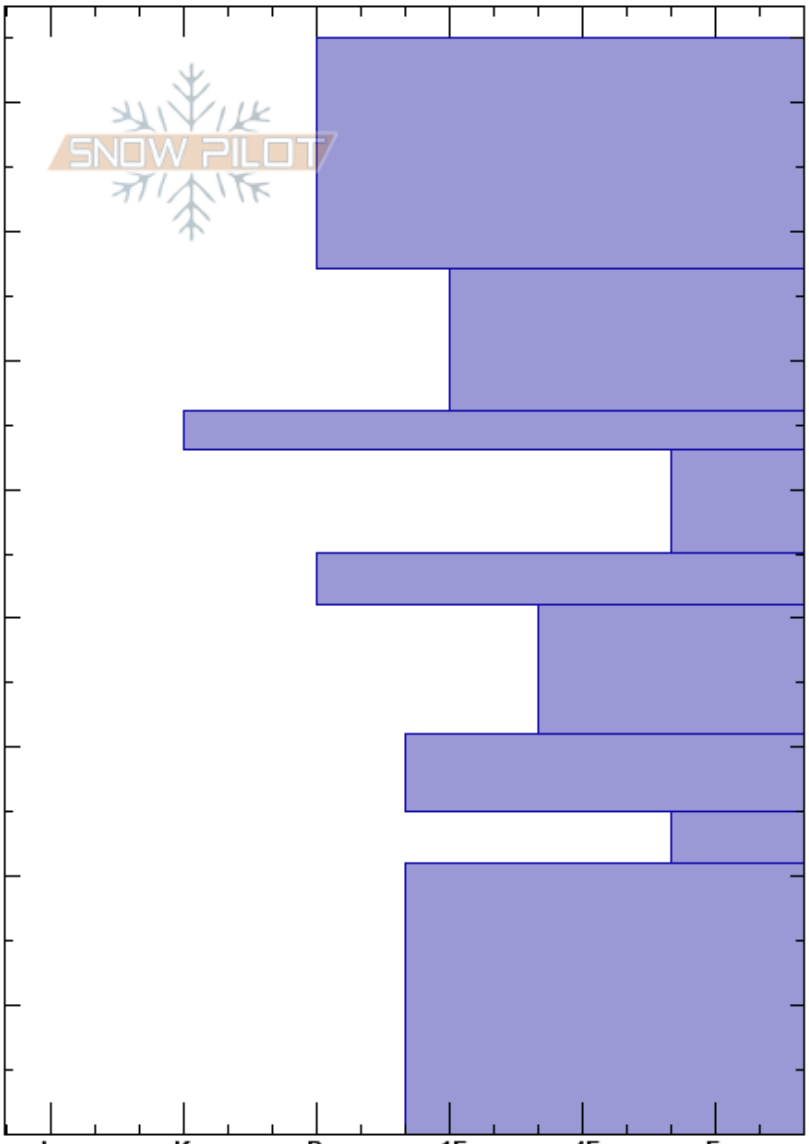

Saddle - Skyline
 Bridger Range
 MT
 Elevation: 9072 ft
 Aspect: 74°
 Specifics:

Haylee Darby
 12/14/2024 - 11:15am
 Co-ord: 45.79359N, -110.93564W
 Slope Angle: 32°
 Wind Loading: previous

Stability:
 Air Temperature: 0°C
 Sky Cover: BKN
 Precipitation: NO
 Wind: W Moderate

Layer Notes:

HS:85

PF:30

PS: 1

Crystal Form	Crystal Size	Moisture	ρ kg/m ³	Stability tests & Layer comments
•				
•	0.3			
⊙⊙				← ECTP13 @53cm
⊖	1-2			
•	0.5			
⊖	1			
⊖	1			
⊖	2			
⊖	2-3			

Notes:

I K P 1F 4F F