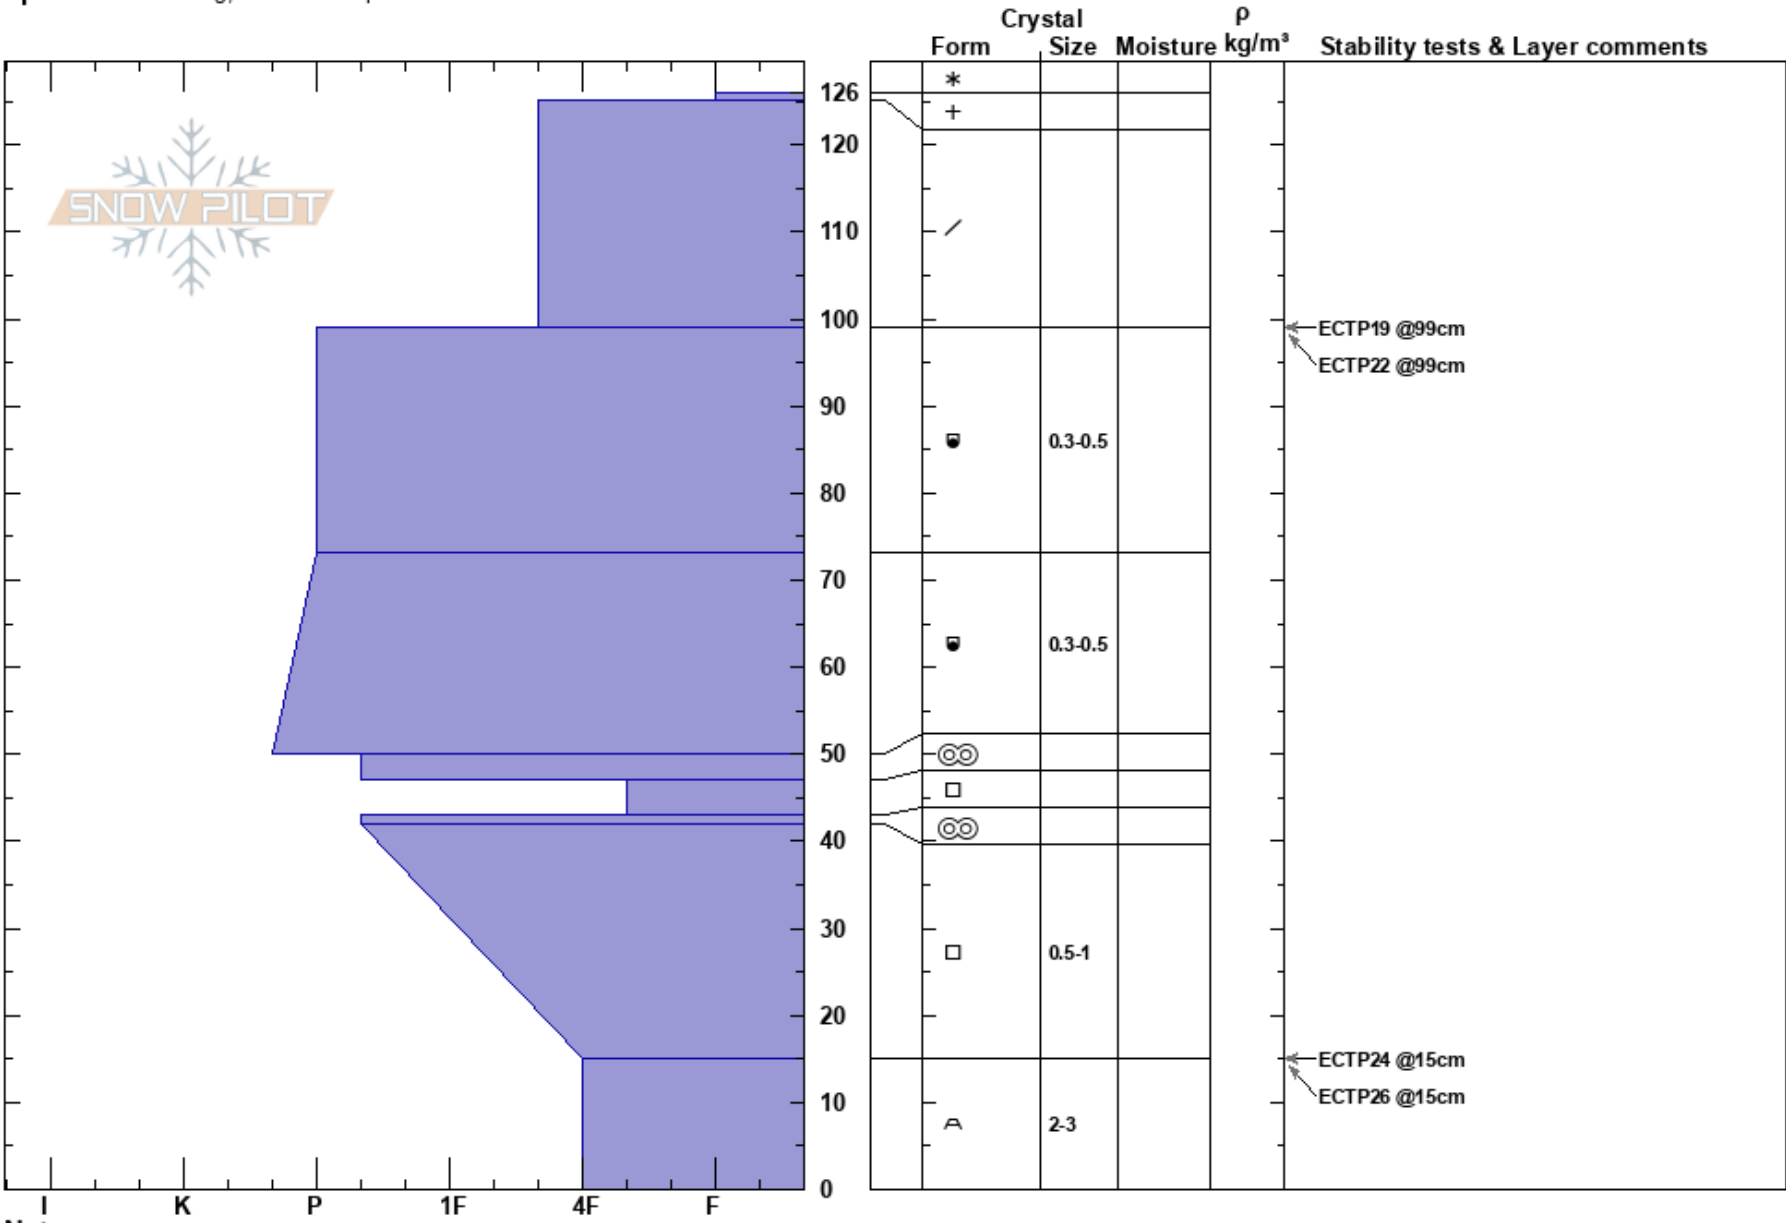

S Diamond S Shoulder
 Cameron Pass
 CO
Elevation: 11211 ft
Aspect: NE
Specifics: Cracking; We skied slope

Jackson Emry
 12/14/2024 - 10:00am
Co-ord: 40.51185N, -105.89767W
Slope Angle: 26°
Wind Loading: yes

Stability:
Air Temperature:
Sky Cover: FEW
Precipitation: NO
Wind: S Light Breeze

HS: 126
PF: 20 15-0cm: Problematic layer
PS: 15

Notes: