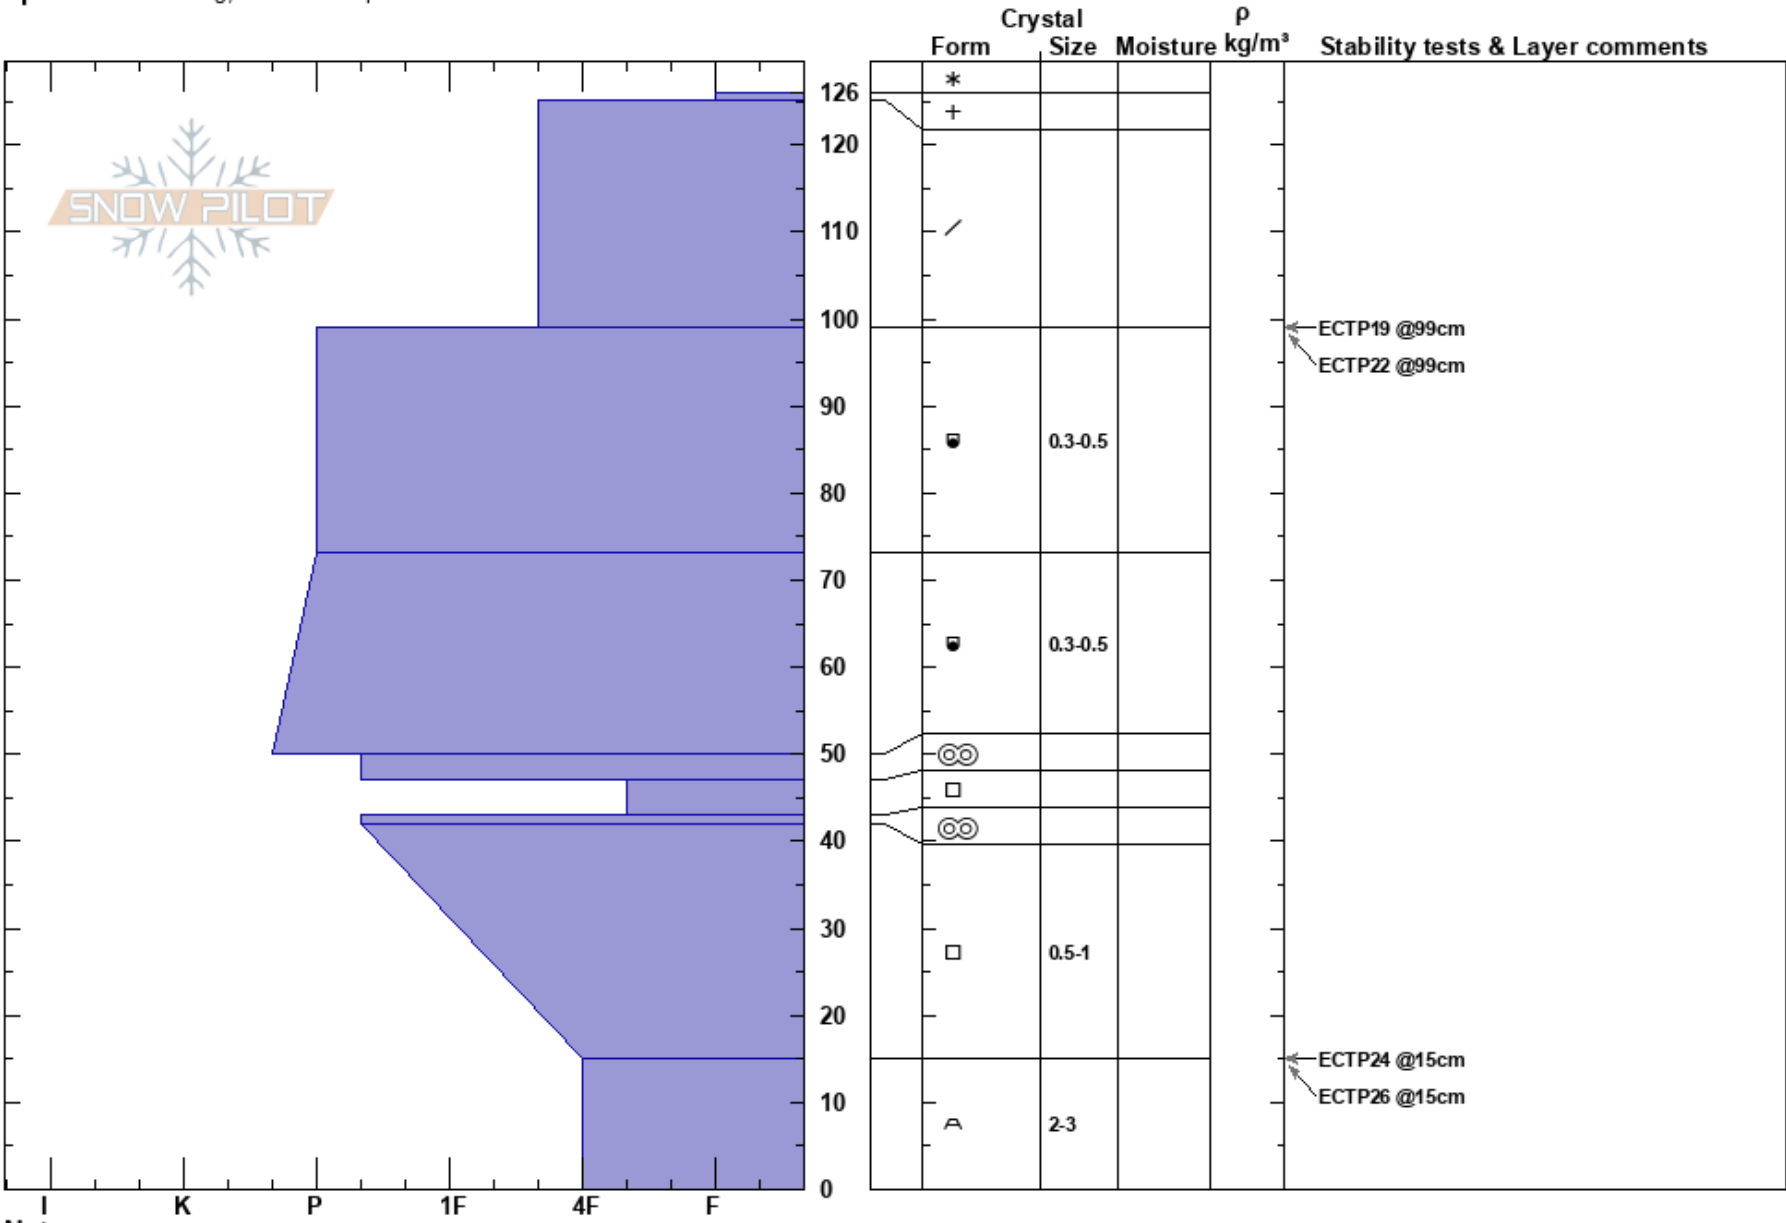

S Diamond S Shoulder  
 Cameron Pass  
 CO  
**Elevation:** 11211 ft  
**Aspect:** NE  
**Specifics:** Cracking; We skied slope

Jackson Emry  
 12/14/2024 - 10:00am  
**Co-ord:** 40.51185N, -105.89767W  
**Slope Angle:** 26°  
**Wind Loading:** yes

**Stability:**  
**Air Temperature:**  
**Sky Cover:** FEW  
**Precipitation:** NO  
**Wind:** S Light Breeze

**HS:** 126  
**PF:** 20 15-0cm: Problematic layer  
**PS:** 15

Notes: