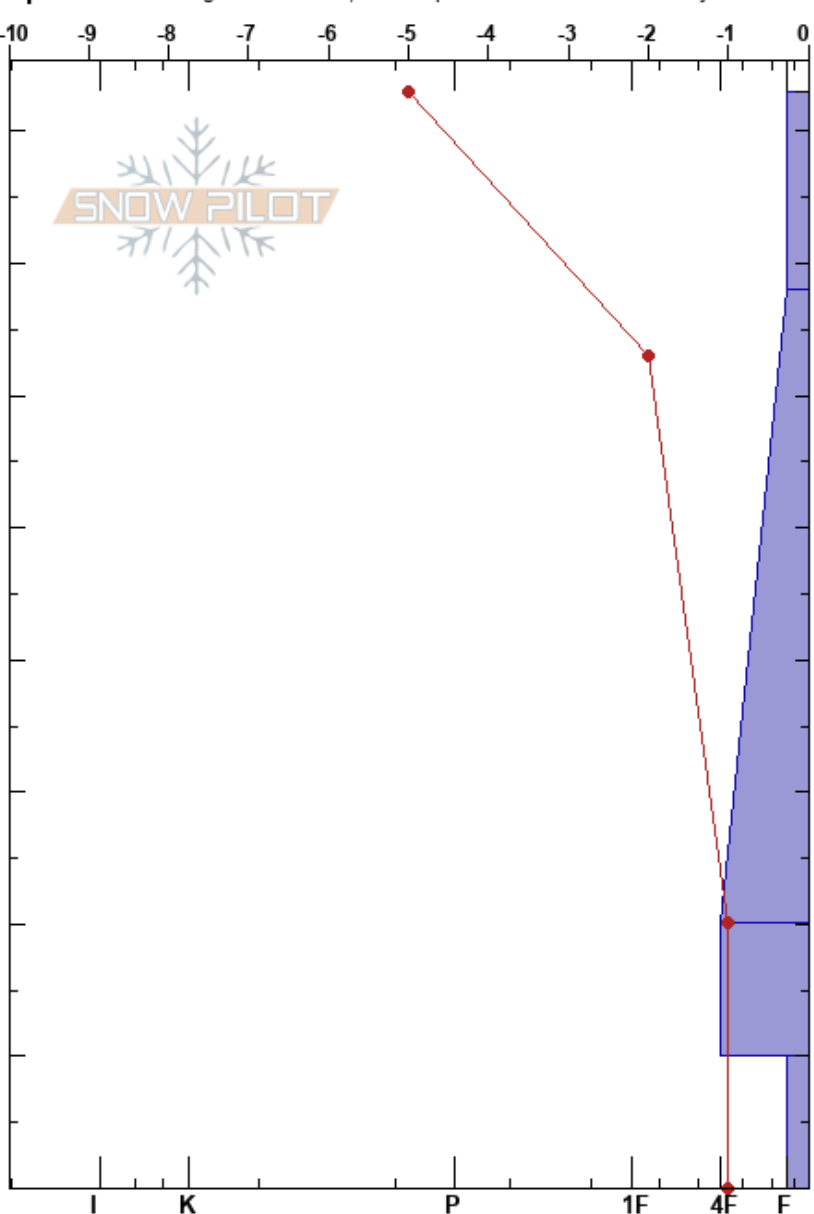

Log Chute start zone  
San Juan Range  
CO

Jacqueline Kearney  
12/13/2024 - 3:00pm  
Co-ord: 37.90345N, -107.82629W

Stability: Fair  
Air Temperature: -13°C  
Sky Cover: SCT  
Precipitation: NO  
Wind: Calm

HS:83  
PF:50  
PS:20  
68-20cm: Problematic layer

Elevation: 11850 ft  
Aspect:

Slope Angle:  
Wind Loading:

Specifics: Pit dug in a Ski Area; Pit is representative of backcountry

Form	Crystal Size	Moisture	$\rho$ kg/m <sup>3</sup>	Stability tests & Layer comments
/	0.3-0.5			
□	2-3			← CT8, Q3 @60cm
□	3-4			
□	1-2			