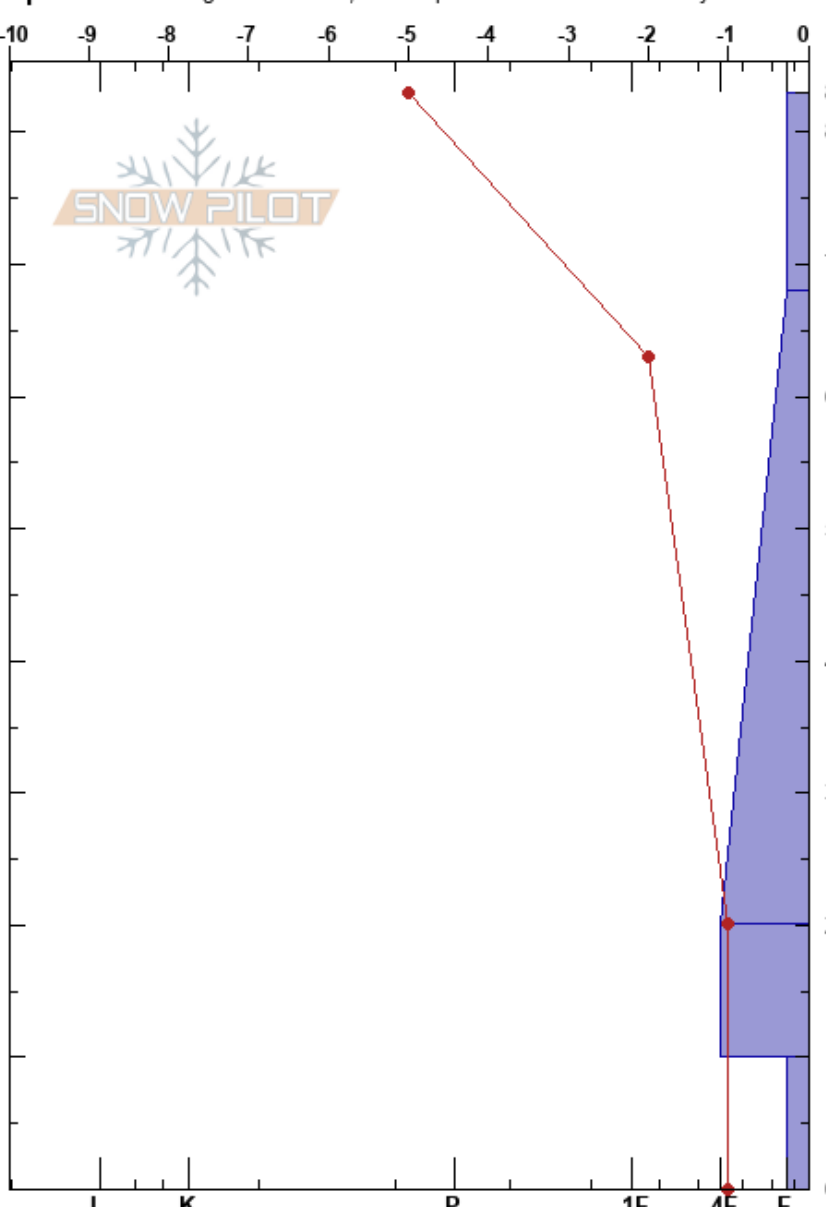

Log Chute start zone  
 San Juan Range  
 CO  
 Elevation: 11850 ft  
 Aspect:  
 Specifics: Pit dug in a Ski Area; Pit is representative of backcountry

Jacqueline Kearney  
 12/13/2024 - 3:00pm  
 Co-ord: 37.90345N, -107.82629W  
 Slope Angle:  
 Wind Loading:

Stability: Fair  
 Air Temperature: -13°C  
 Sky Cover: SCT  
 Precipitation: NO  
 Wind: Calm  
 HS:83  
 PF:50  
 PS:20  
 68-20cm: Problematic layer

Form	Crystal		$\rho$ kg/m <sup>3</sup>	Stability tests & Layer comments
	Size	Moisture		
/	0.3-0.5			
□	2-3			← CT8, Q3 @60cm
□	3-4			
□	1-2			